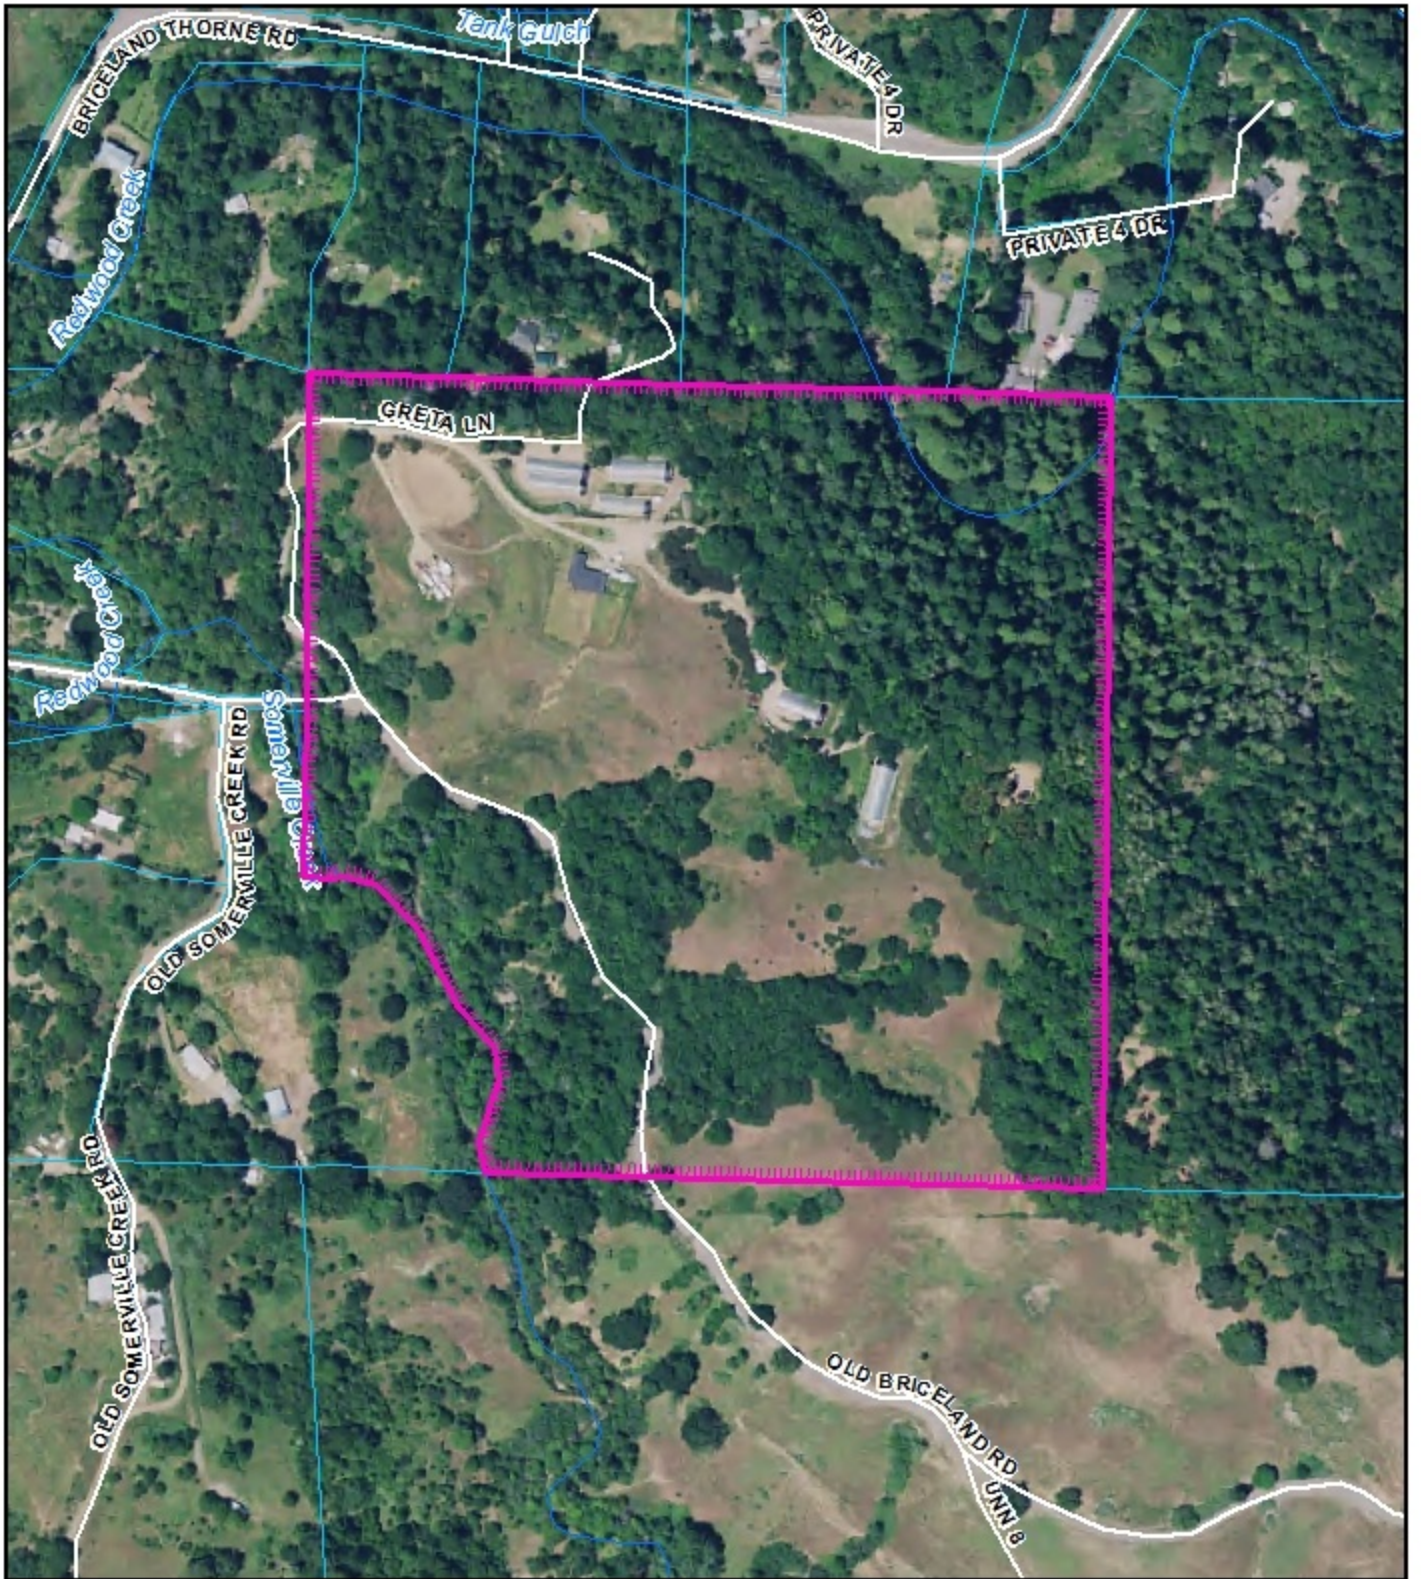

Locator Map

APN: 220-241-017

N

Site APN: 220-241-017
Old Briceland Holding Company, LLC
777 Old Briceland Rd, Garberville, CA 95542

0 0.25 0.5 1 Miles

MOTHER EARTH
ENGINEERING

TOPO MAP
PROPOSED OLD BRICELAND HOLDING CO.
BRICELAND AREA
ZCC16-024 NEW/ZCC16-284 RELOCATION SITE
APN: 220-241-017
T04S R03E S18 HB&M (BRICELAND)

Project Area = 

This map is intended for display purposes and should not be used for precise measurement or navigation. Data has not been completely checked for accuracy.

TOPO MAP
PROPOSED OLD BRICELAND HOLDING CO.
BRICELAND AREA
ZCC16-024 NEW/ZCC-16-284 RELOCATION SITE
APN: 220-241-017
T04S R03E S18 HB&M (BRICELAND)

Project Area = 

This map is intended for display purposes and should not be used for precise measurement or navigation. Data has not been completely checked for accuracy.

AERIAL MAP
PROPOSED OLD BRICELAND HOLDING CO.
BRICELAND AREA
ZCC16-024 NEW/ZCC16-284 RELOCATION SITE
APN: 220-241-017
T04S R03E S18 HB&M (BRICELAND)

Project Area = 

This map is intended for display purposes and should not be used for precise measurement or navigation. Data has not been completely checked for accuracy.