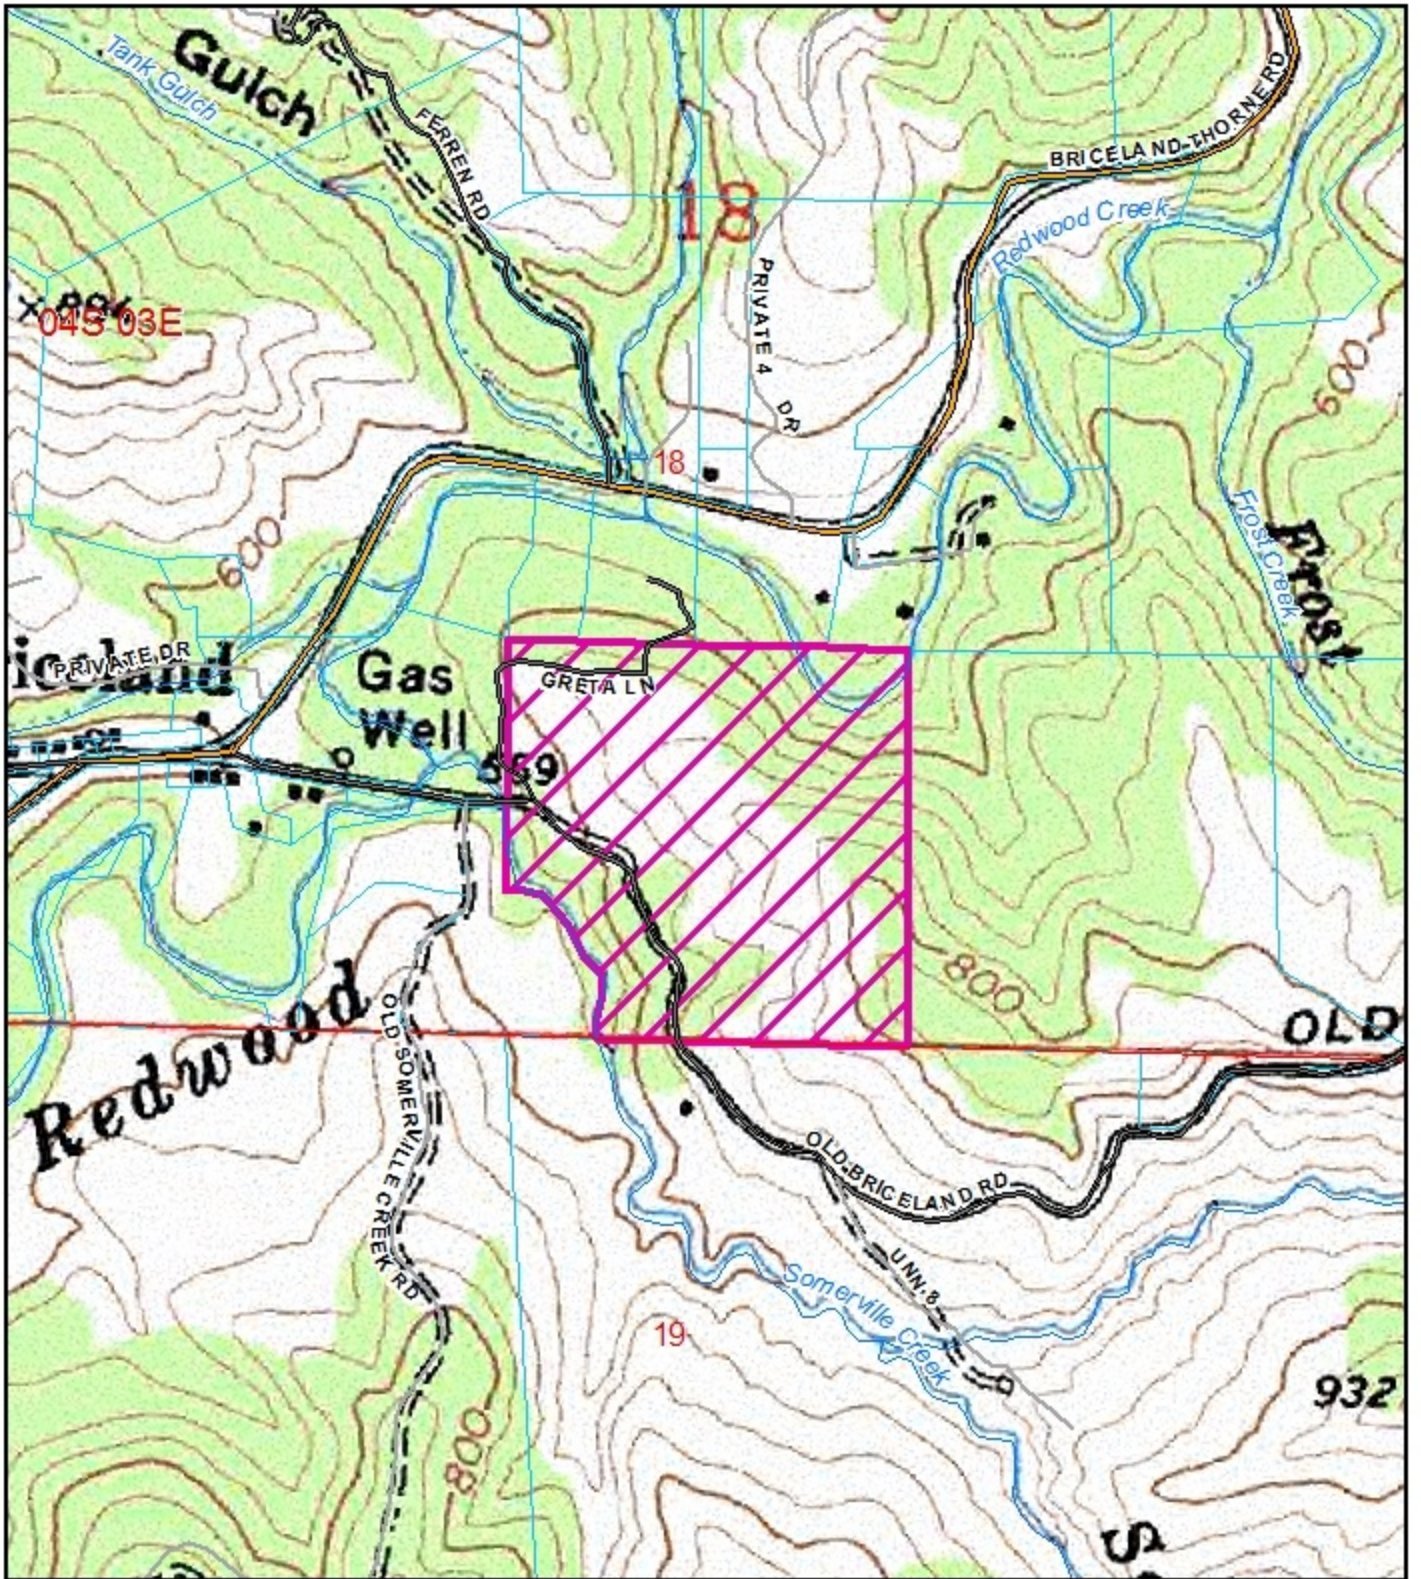

Locator Map

APN: 220-241-017

N

Site APN: 220-241-017
Old Briceland Holding Company, LLC
777 Old Briceland Rd, Garberville, CA 95542

0 0.25 0.5 1 Miles

MOTHER EARTH
ENGINEERING

TOPO MAP
PROPOSED OLD BRICELAND HOLDING CO.
BRICELAND AREA
ZCC16-024 NEW/ZCC16-284 RELOCATION SITE
APN: 220-241-017
T04S R03E S18 HB&M (BRICELAND)

Project Area = 

This map is intended for display purposes and should not be used for precise measurement or navigation. Data has not been completely checked for accuracy.

TOPO MAP
PROPOSED OLD BRICELAND HOLDING CO.
BRICELAND AREA
ZCC16-024 NEW/ZCC-16-284 RELOCATION SITE
APN: 220-241-017
T04S R03E S18 HB&M (BRICELAND)

Project Area = 

This map is intended for display purposes and should not be used for precise measurement or navigation. Data has not been completely checked for accuracy.

AERIAL MAP
PROPOSED OLD BRICELAND HOLDING CO.
BRICELAND AREA
ZCC16-024 NEW/ZCC16-284 RELOCATION SITE
APN: 220-241-017
T04S R03E S18 HB&M (BRICELAND)

Project Area = 

This map is intended for display purposes and should not be used for precise measurement or navigation. Data has not been completely checked for accuracy.