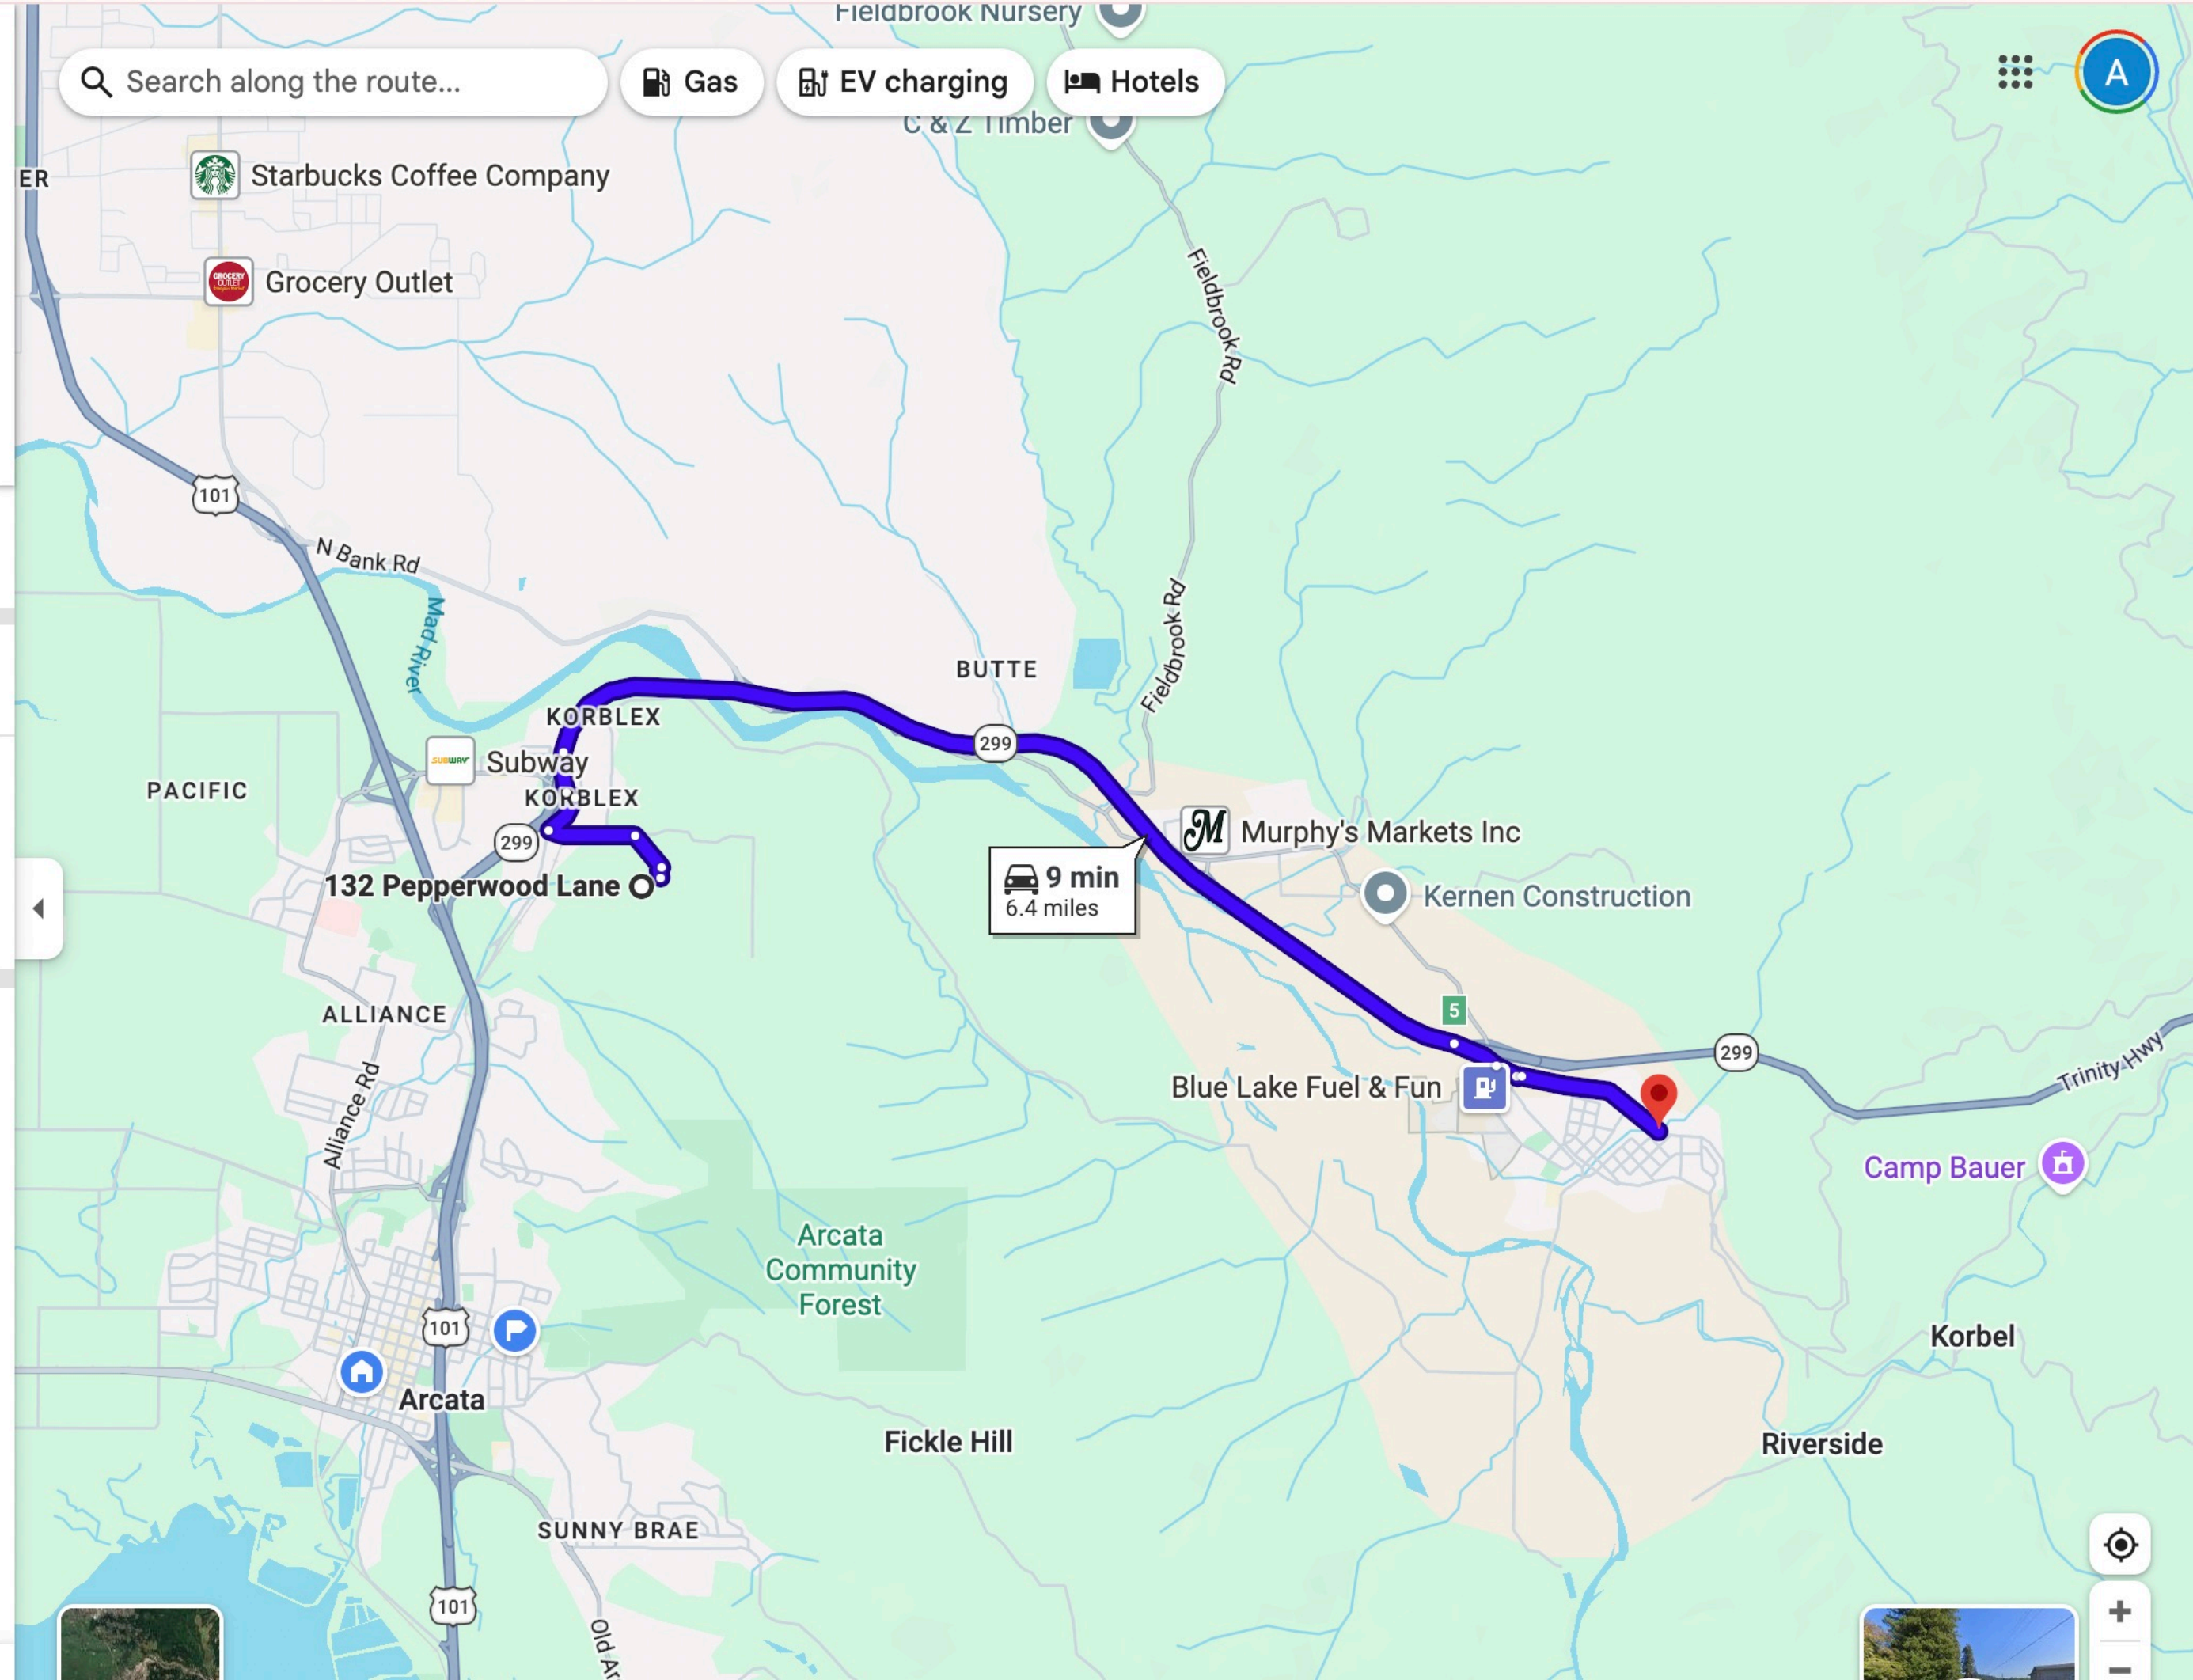

- Best
- 9 min
- 52 min
- 2h 50m
- 40 min
- 

132 Pepperwood Ln, Arcata, CA 95521

Blue Lake, California

Add destination

Leave now

Options

Send directions to iPhone

Copy link

via CA-299 E **9 min**  
Fastest route, the usual traffic  
6.4 miles

Details Preview

### Explore Blue Lake

- Restaurants
- Hotels
- Gas stations
- Parking Lots
- More

Search along the route...

Gas

EV charging

Hotels