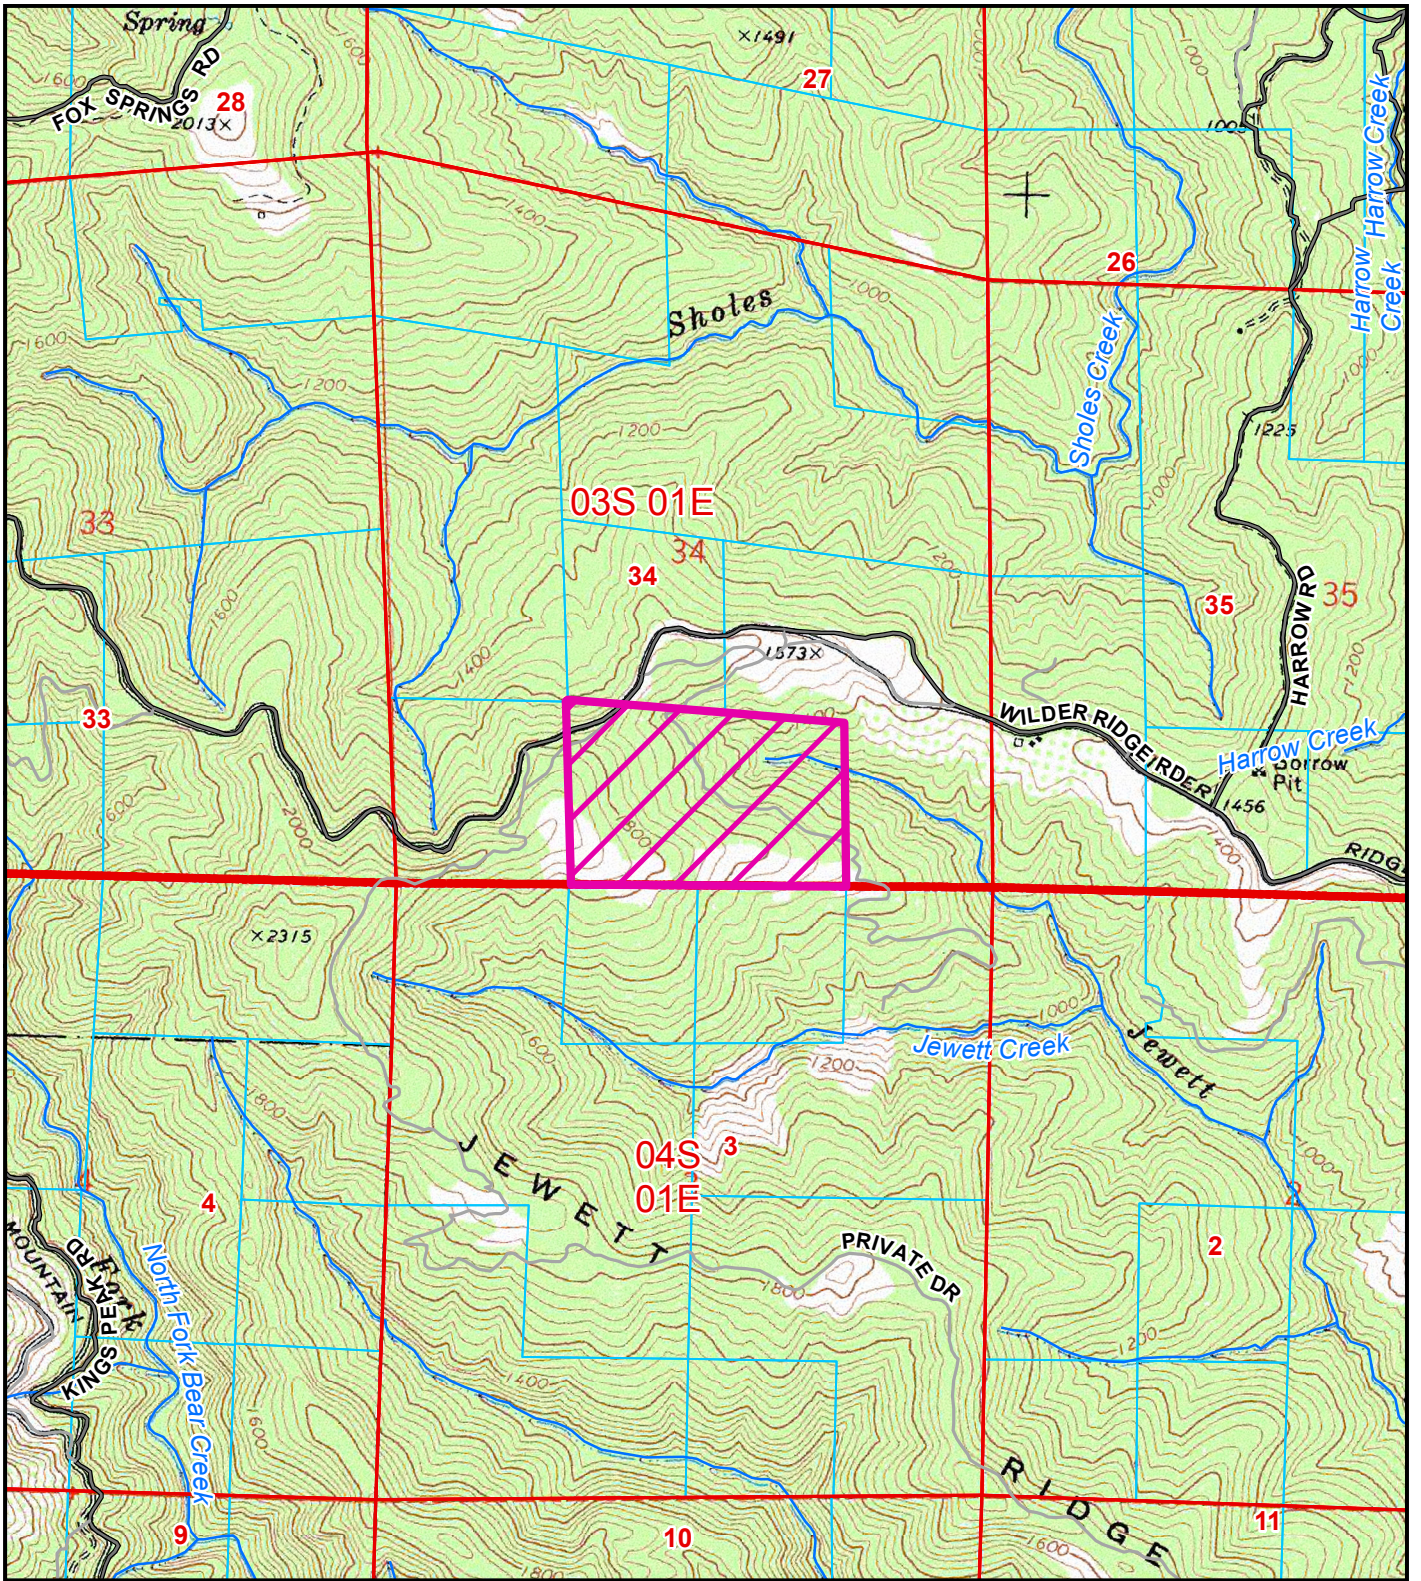

Project Area = 

**AERIAL MAP
PROPOSED BIG RIVER FARM LLC
SHELTER COVE AREA
CUP-16-437
APN: 108-023-008
T03S R01E S34 HB&M (HONEYDEW)**

This map is intended for display purposes and should not be used for precise measurement or navigation. Data has not been completely checked for accuracy.

Project Area = 

TOPO MAP
PROPOSED BIG RIVER FARM LLC
SHELTER COVE AREA
CUP-16-437
APN: 108-023-008
T03S R01E S34 HB&M (HONEYDEW)

This map is intended for display purposes and should not be used for precise measurement or navigation. Data has not been completely checked for accuracy.

Project Area = 

ZONING MAP
PROPOSED BIG RIVER FARM LLC
SHELTER COVE AREA
CUP-16-437
APN: 108-023-008
T03S R01E S34 HB&M (HONEYDEW)

This map is intended for display purposes and should not be used for precise measurement or navigation. Data has not been completely checked for accuracy.