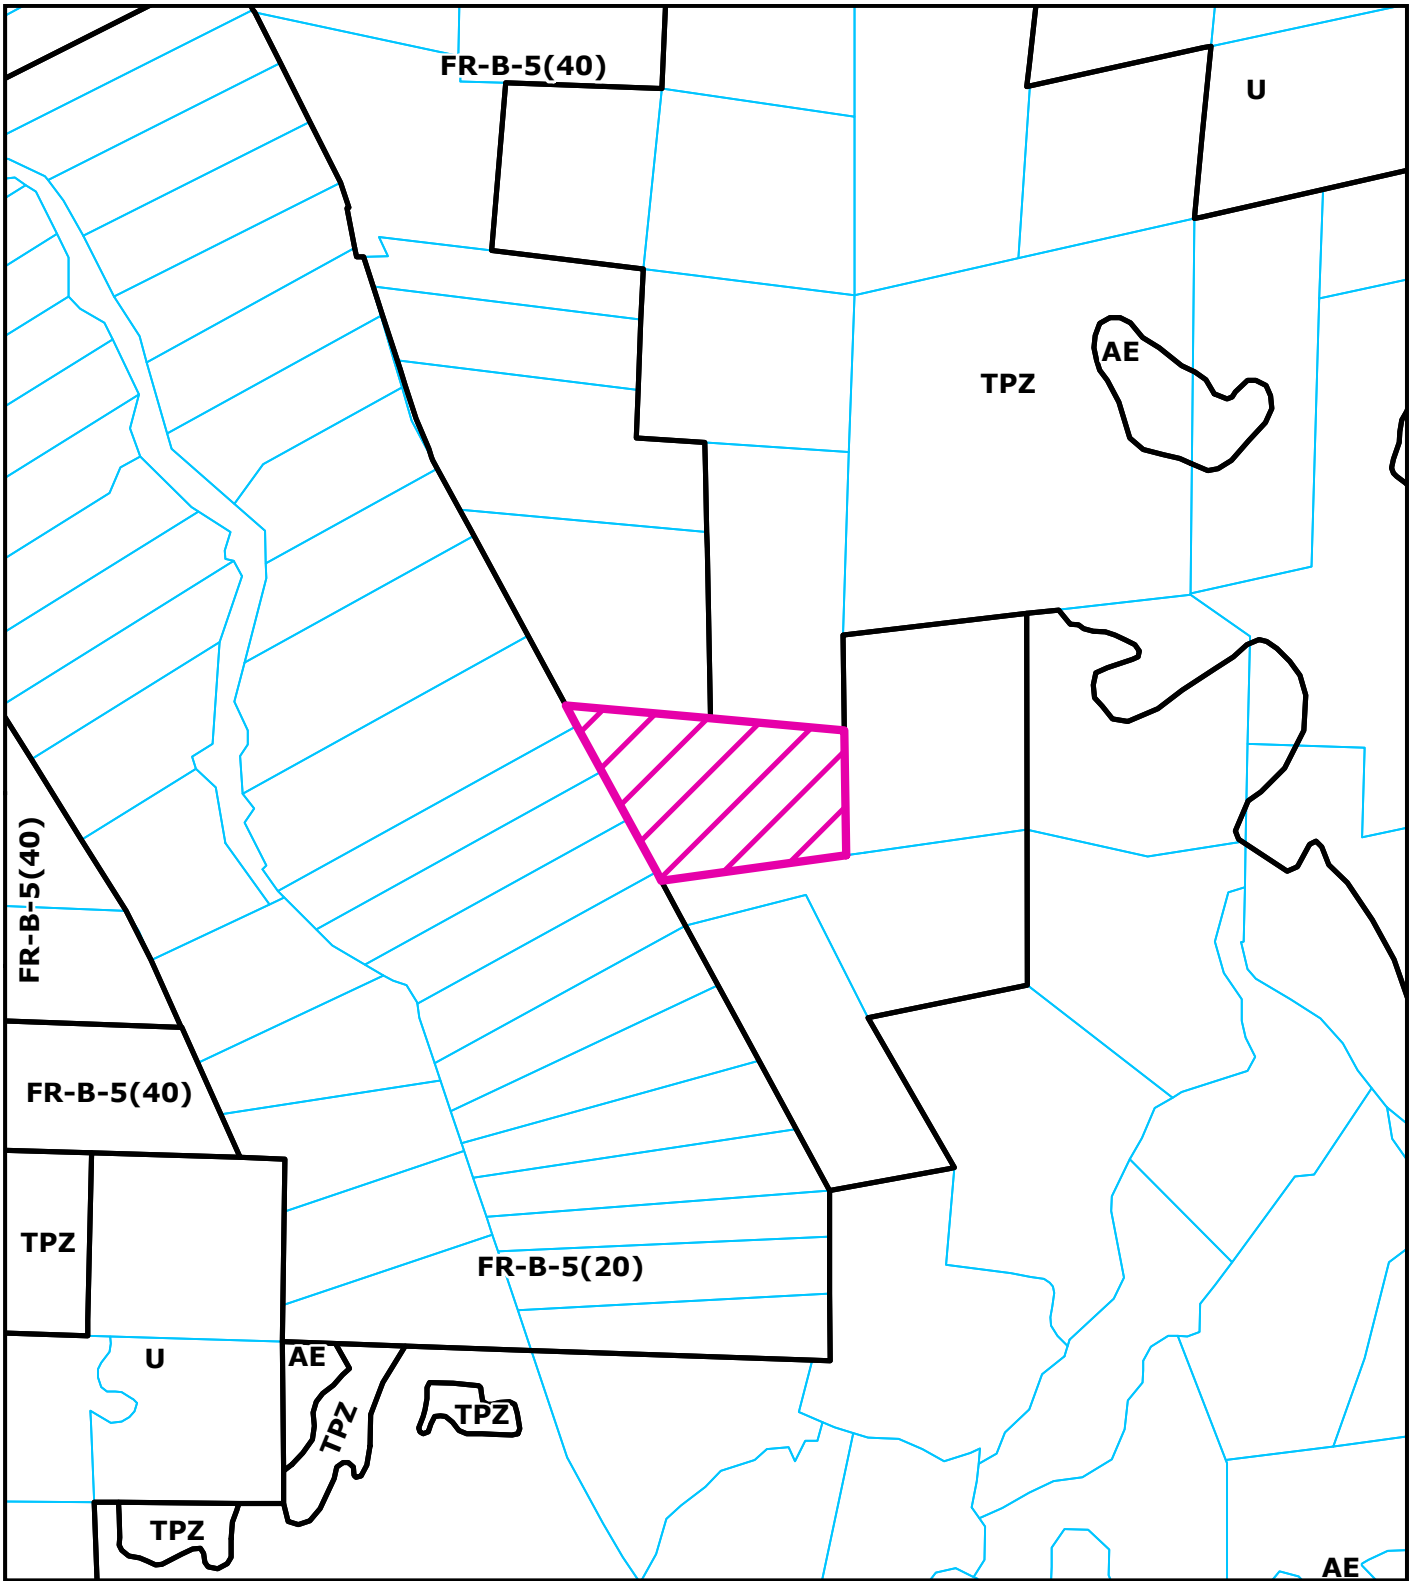

**AERIAL MAP
 PROPOSED HAPPY VALLEY FARMS
 BRIDGEVILLE AREA
 CUP-16-555**

**APN: 210-051-062-000
 T01N R04E S13; S14 HB&M (LARABEE VALLEY)**

Project Area = 

This map is intended for display purposes and should not be used for precise measurement or navigation. Data has not been completely checked for accuracy.

**TOPO MAP
 PROPOSED HAPPY VALLEY FARMS
 BRIDGEVILLE AREA
 CUP-16-555**

**APN: 210-051-062-000
 T01N R04E S13; S14 HB&M (LARABEE VALLEY)**

Project Area = 

This map is intended for display purposes and should not be used for precise measurement or navigation. Data has not been completely checked for accuracy.

**ZONING MAP
 PROPOSED HAPPY VALLEY FARMS
 BRIDGEVILLE AREA
 CUP-16-555**

APN: 210-051-062-000

T01N R04E S13; S14 HB&M (LARABEE VALLEY)

Project Area = 

This map is intended for display purposes and should not be used for precise measurement or navigation. Data has not been completely checked for accuracy.