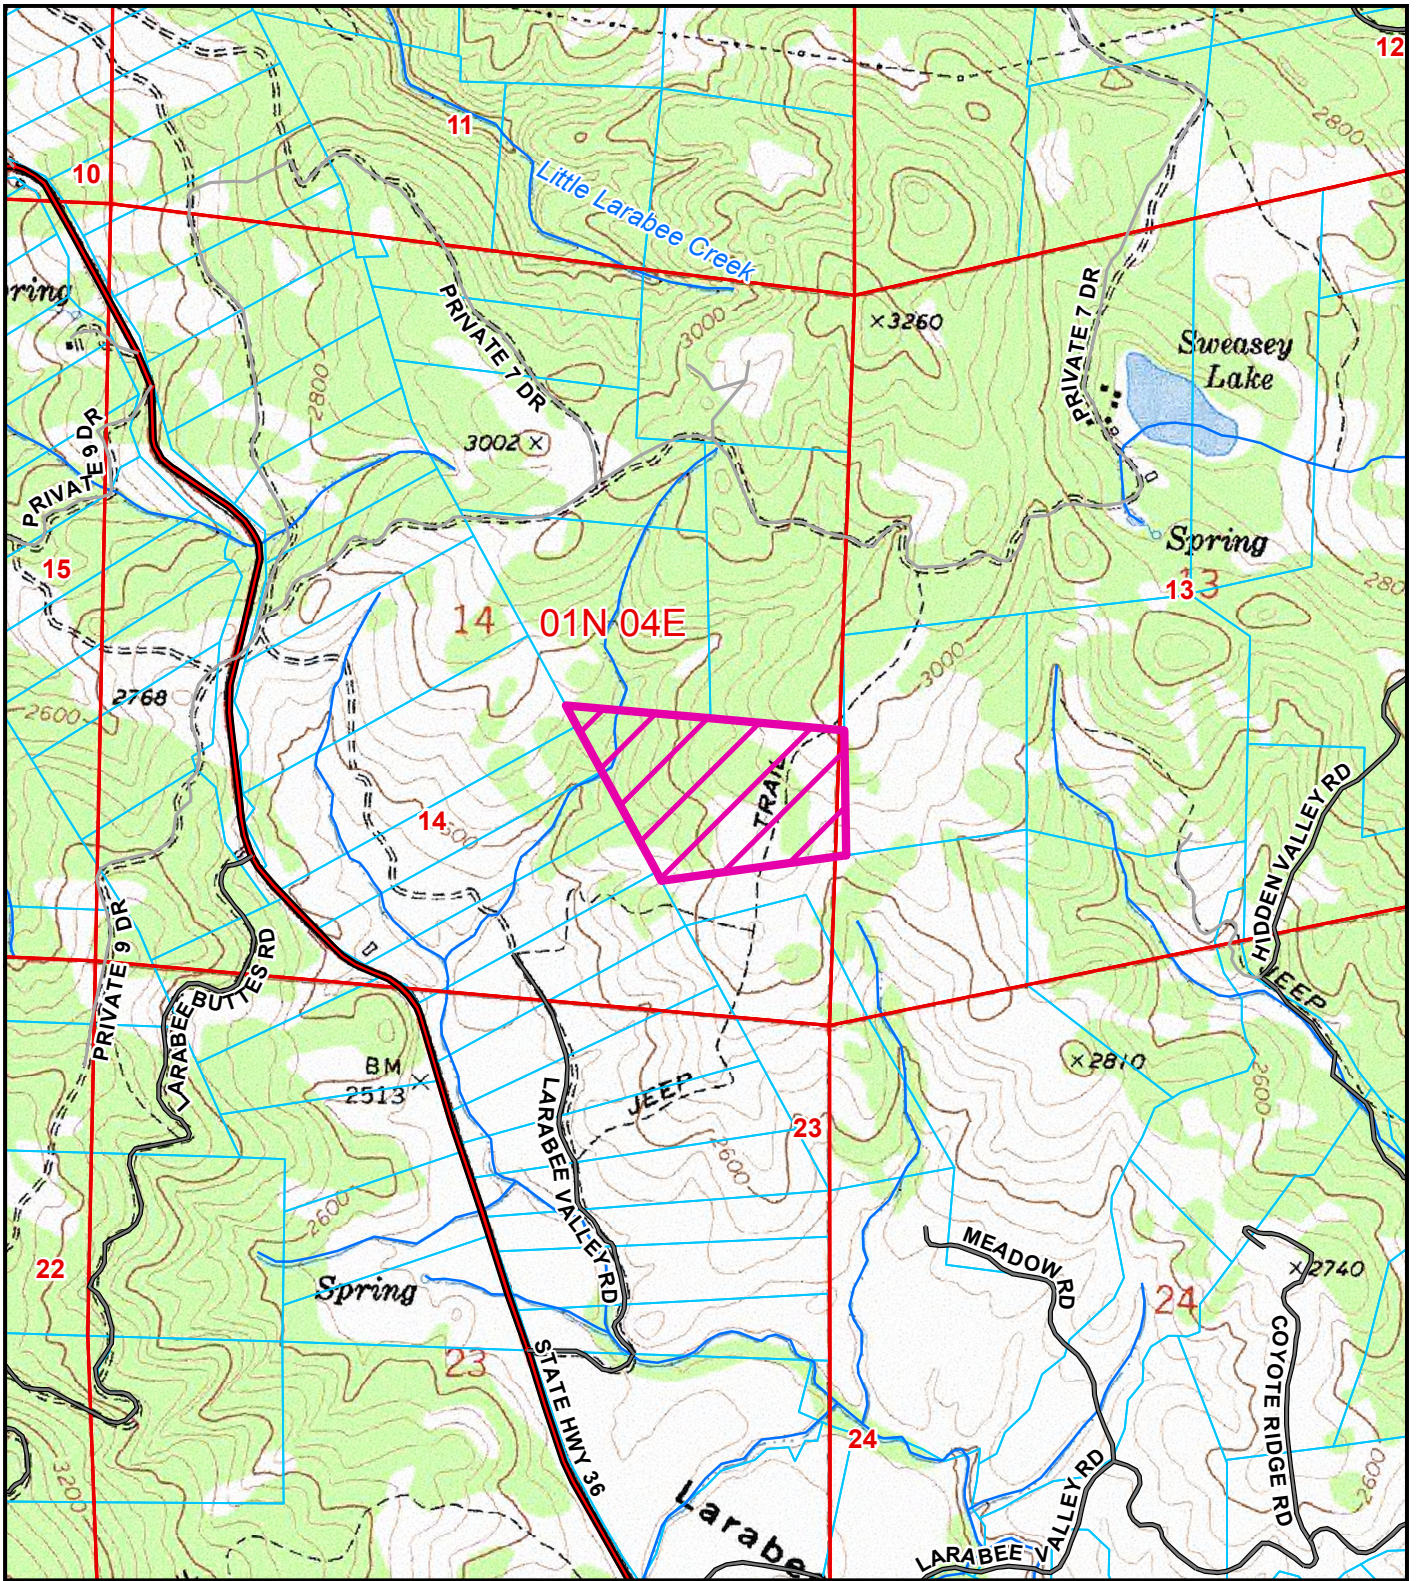

**AERIAL MAP
 PROPOSED HAPPY VALLEY FARMS
 BRIDGEVILLE AREA
 CUP-16-555**

**APN: 210-051-062-000
 T01N R04E S13; S14 HB&M (LARABEE VALLEY)**

Project Area = 

This map is intended for display purposes and should not be used for precise measurement or navigation. Data has not been completely checked for accuracy.

**TOPO MAP
 PROPOSED HAPPY VALLEY FARMS
 BRIDGEVILLE AREA
 CUP-16-555**

**APN: 210-051-062-000
 T01N R04E S13; S14 HB&M (LARABEE VALLEY)**

Project Area = 

This map is intended for display purposes and should not be used for precise measurement or navigation. Data has not been completely checked for accuracy.

**ZONING MAP
 PROPOSED HAPPY VALLEY FARMS
 BRIDGEVILLE AREA
 CUP-16-555**

APN: 210-051-062-000

T01N R04E S13; S14 HB&M (LARABEE VALLEY)

Project Area = 

This map is intended for display purposes and should not be used for precise measurement or navigation. Data has not been completely checked for accuracy.