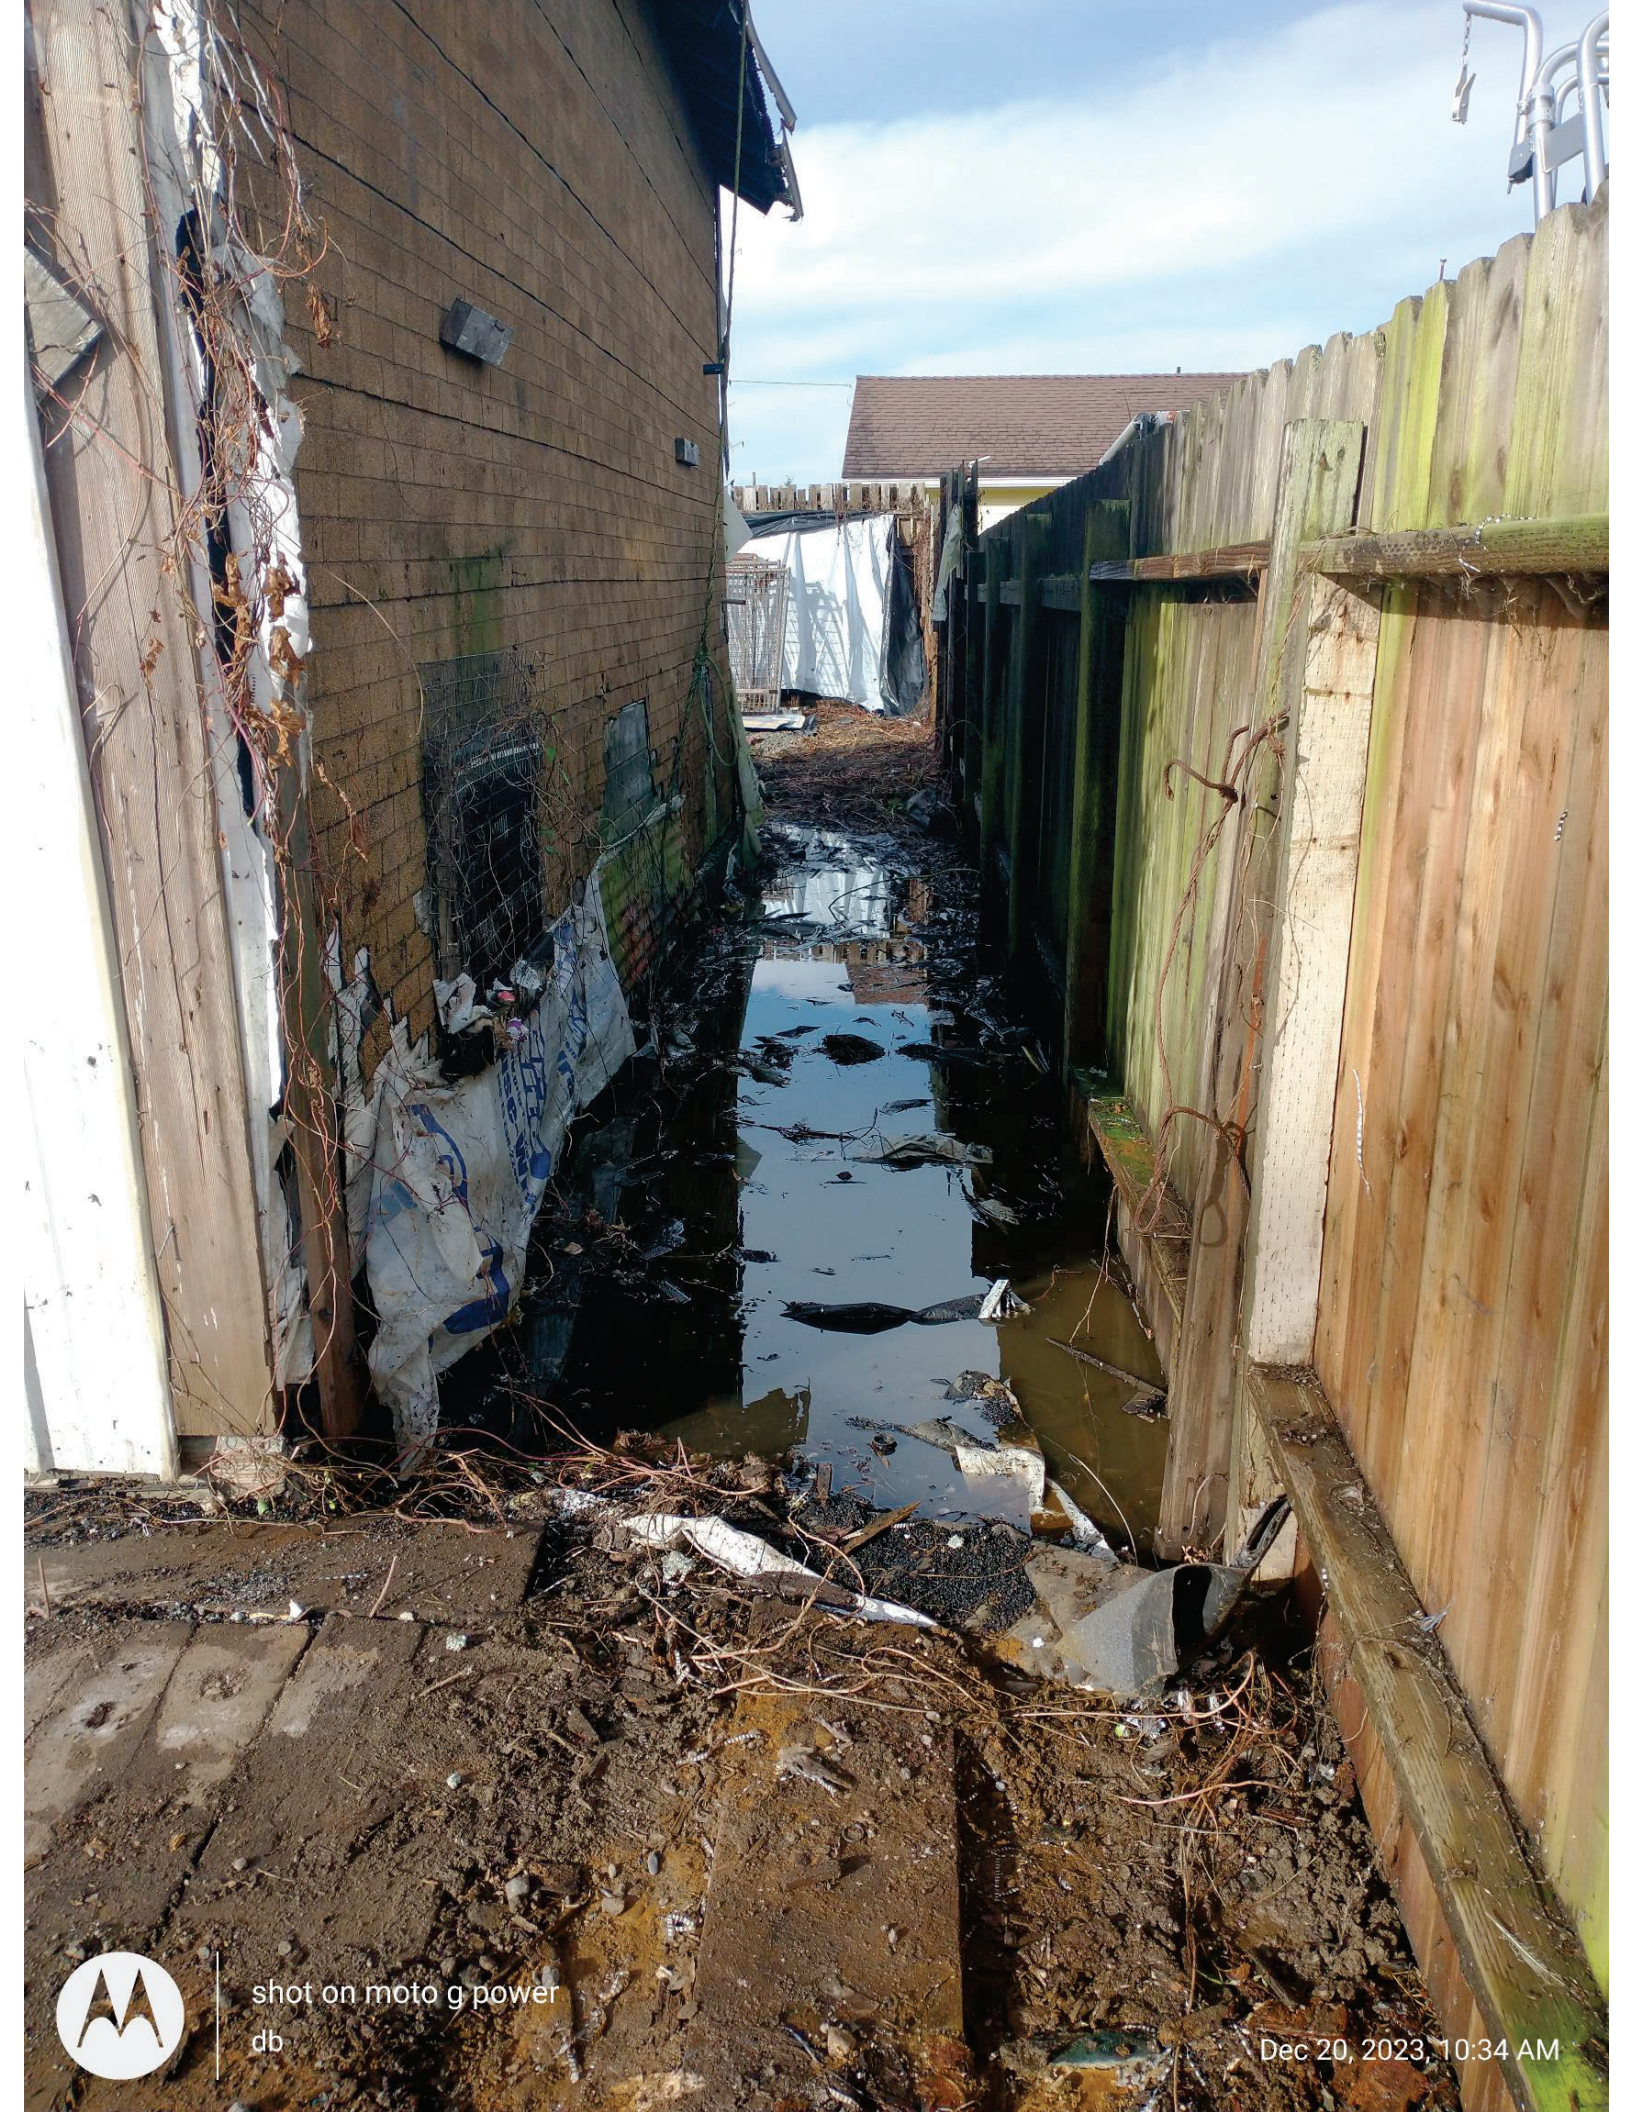

Exhibit MM

Abatement Photos

shot on moto g power
db

Dec 20, 2023, 10:33 AM

shot on moto g power
db

Dec 20, 2023, 10:33 AM

shot on moto g power
db

Dec 20, 2023, 10:34 AM