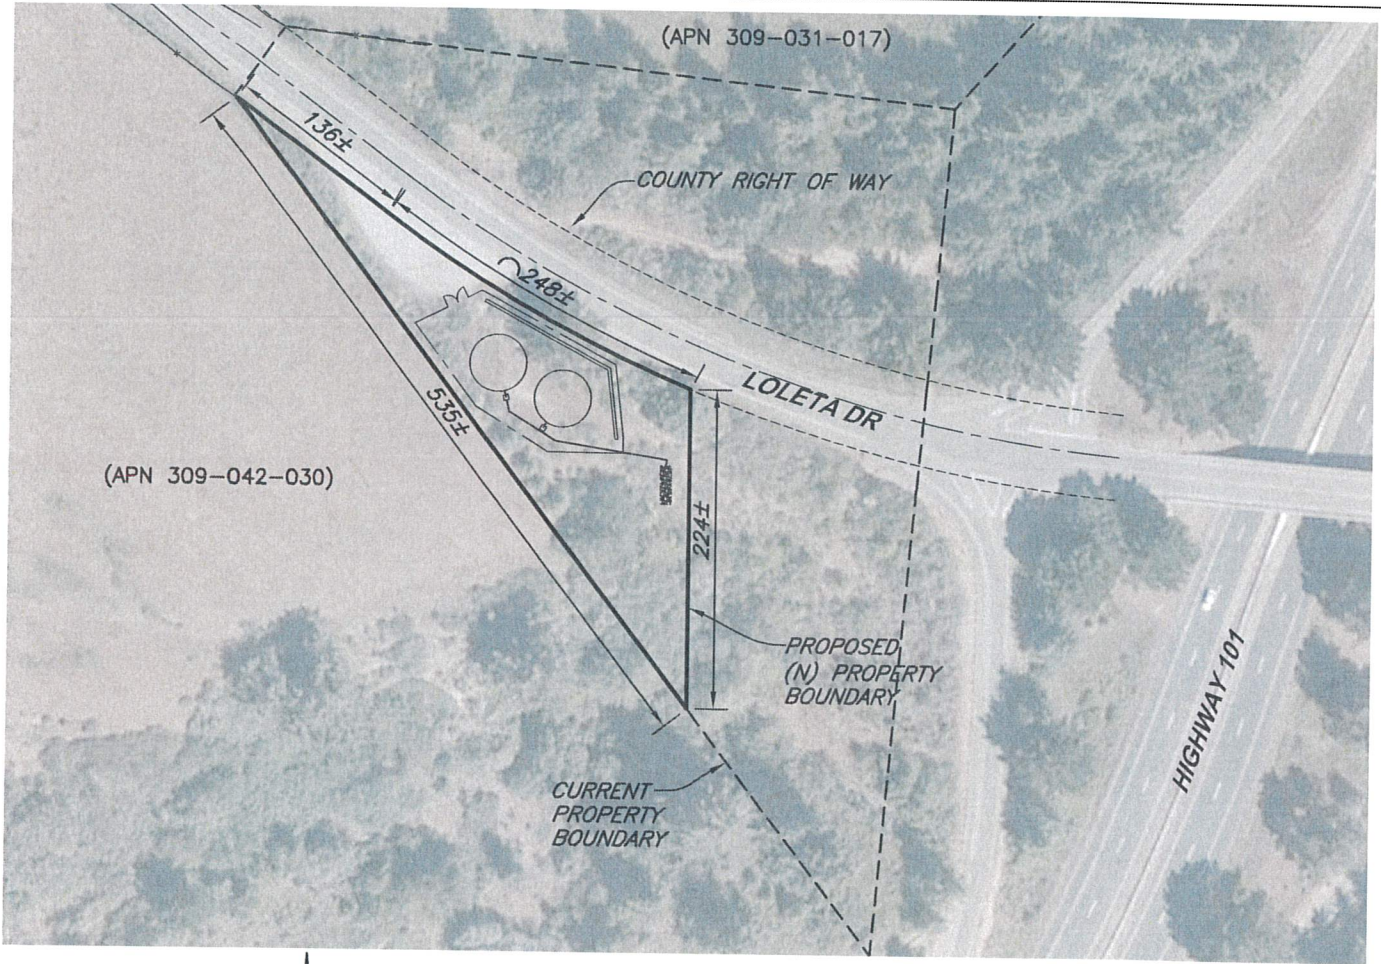

Loleta Community Services District
 Water Storage Tank Replacement Project
 Loleta, California

Project Vicinity
 SHN 019039

December 2020

019039-LCSD-TANK-COUNTY

Figure 1

1" = 100'

Loleta Community Services District
 Water Storage Tank Replacement Project
 Loleta, California

Proposed Property Boundary

SHN 019039

December 2020

019039-LCSD-PARCEL-COUNTY

Figure 2