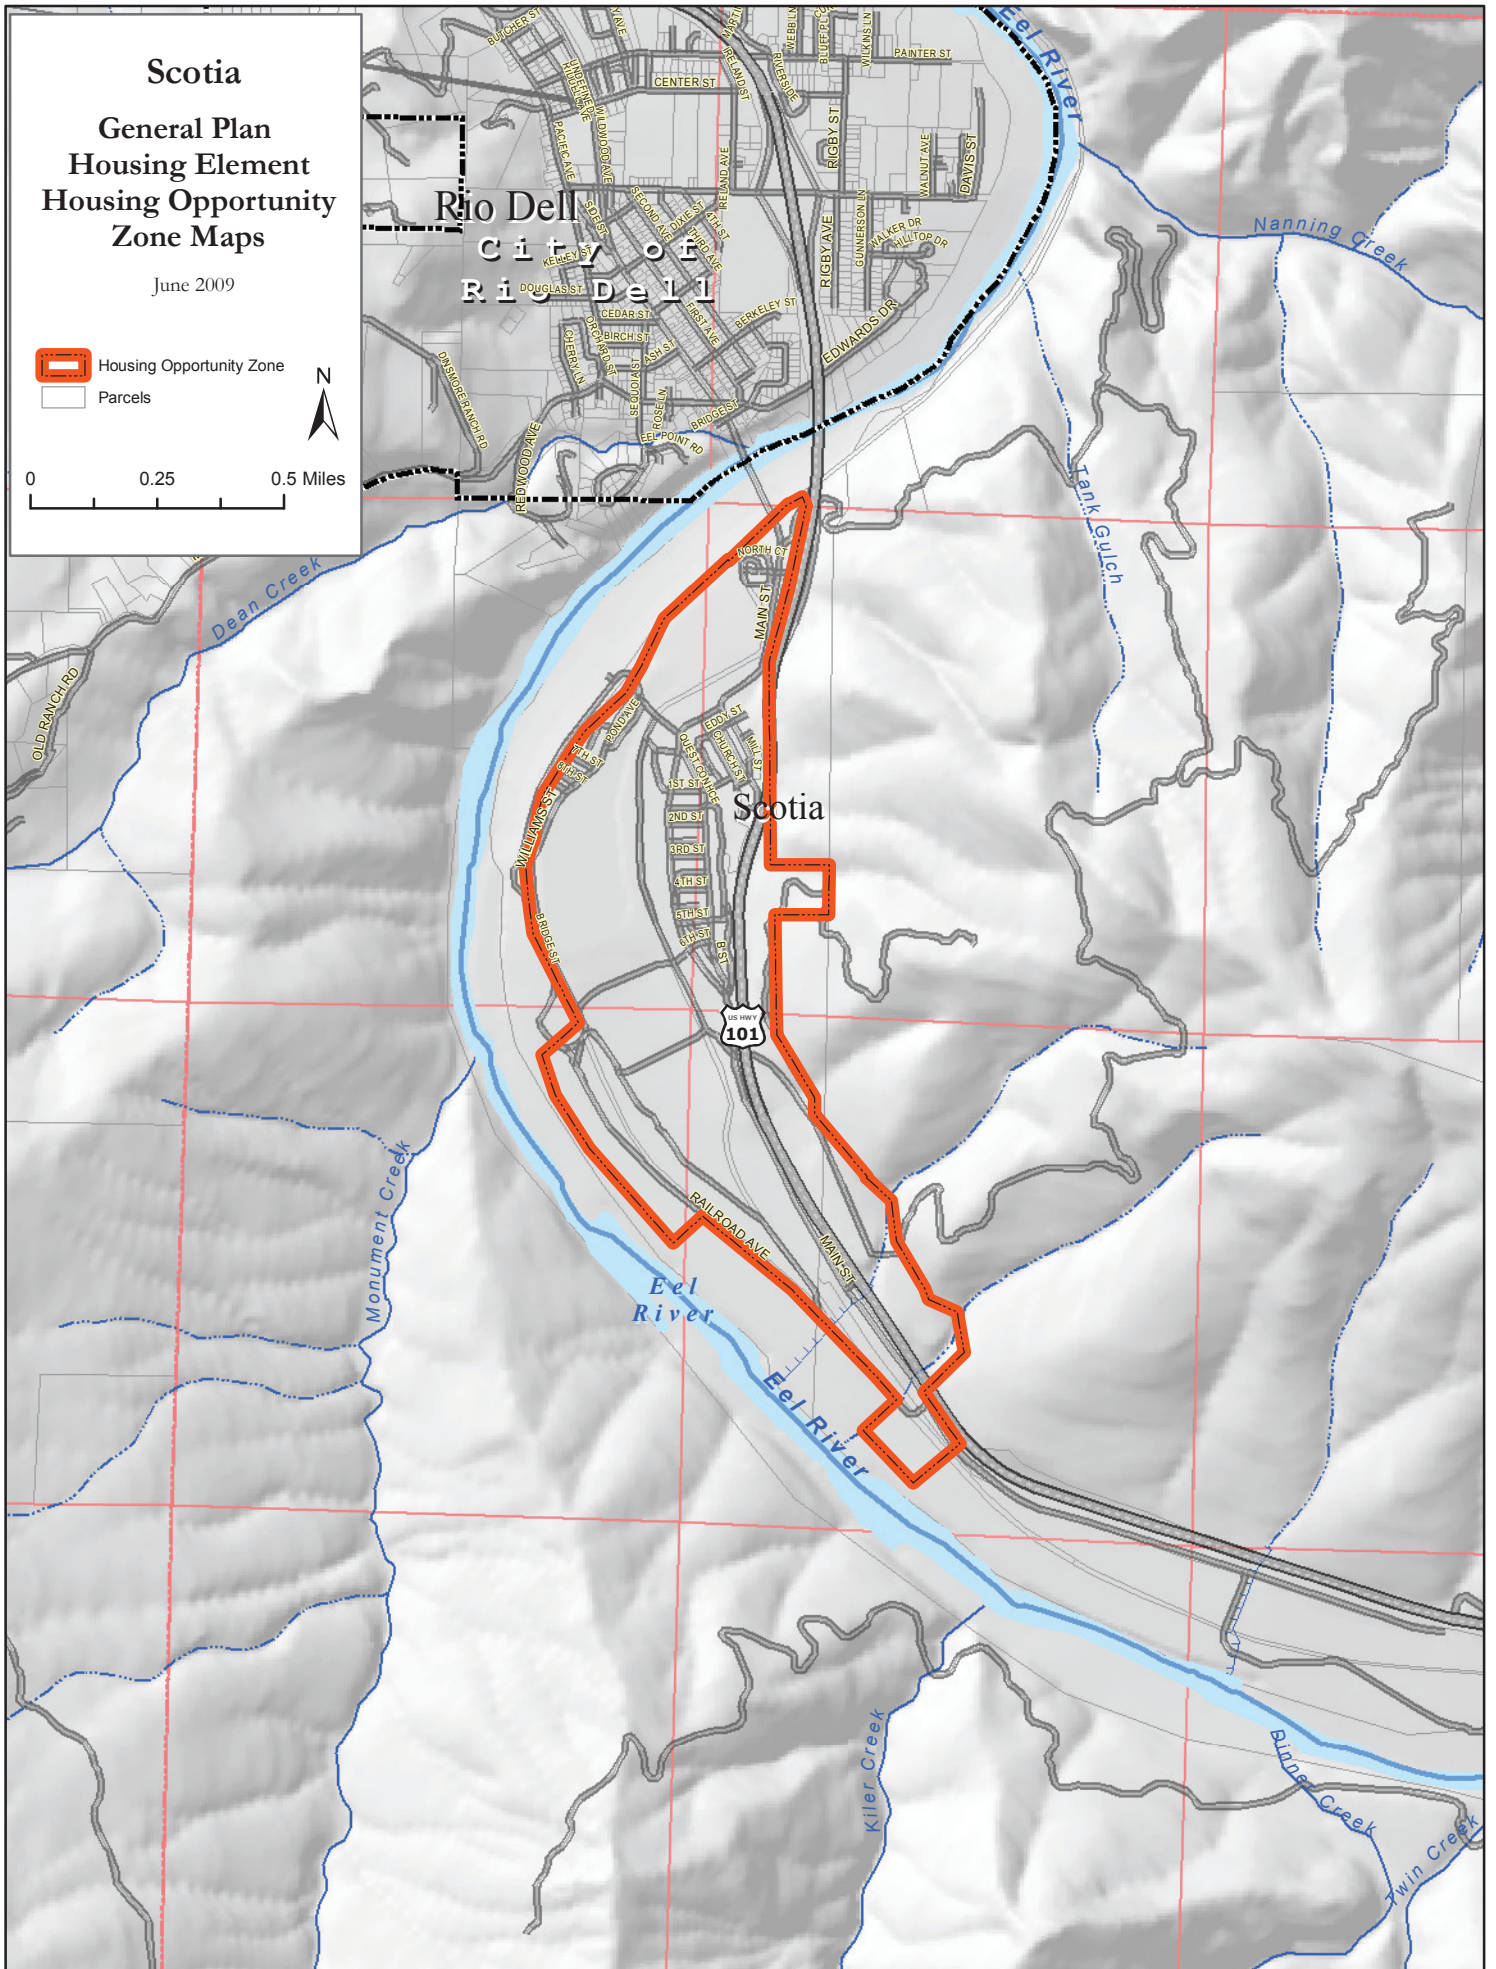

Attachment H

Housing Opportunity Zones

McKinleyville

General Plan Housing Element Housing Opportunity Zone Maps

June 2009

-  Housing Opportunity Zone
-  Parcels

0 0.25 0.5 Miles

Eureka South General Plan Housing Element Housing Opportunity Zone Maps

June 2009

-  Housing Opportunity Zone
-  Parcels

0 0.25 0.5 Miles

Humboldt Hill General Plan Housing Element Housing Opportunity Zone Maps

June 2009

Scotia

General Plan Housing Element Housing Opportunity Zone Maps

June 2009

-  Housing Opportunity Zone
-  Parcels

0 0.25 0.5 Miles

Weott
General Plan
Housing Element
Housing Opportunity
Zone Maps

June 2009

-  Housing Opportunity Zone
-  Parcels

0 0.25 0.5 Miles

Miranda