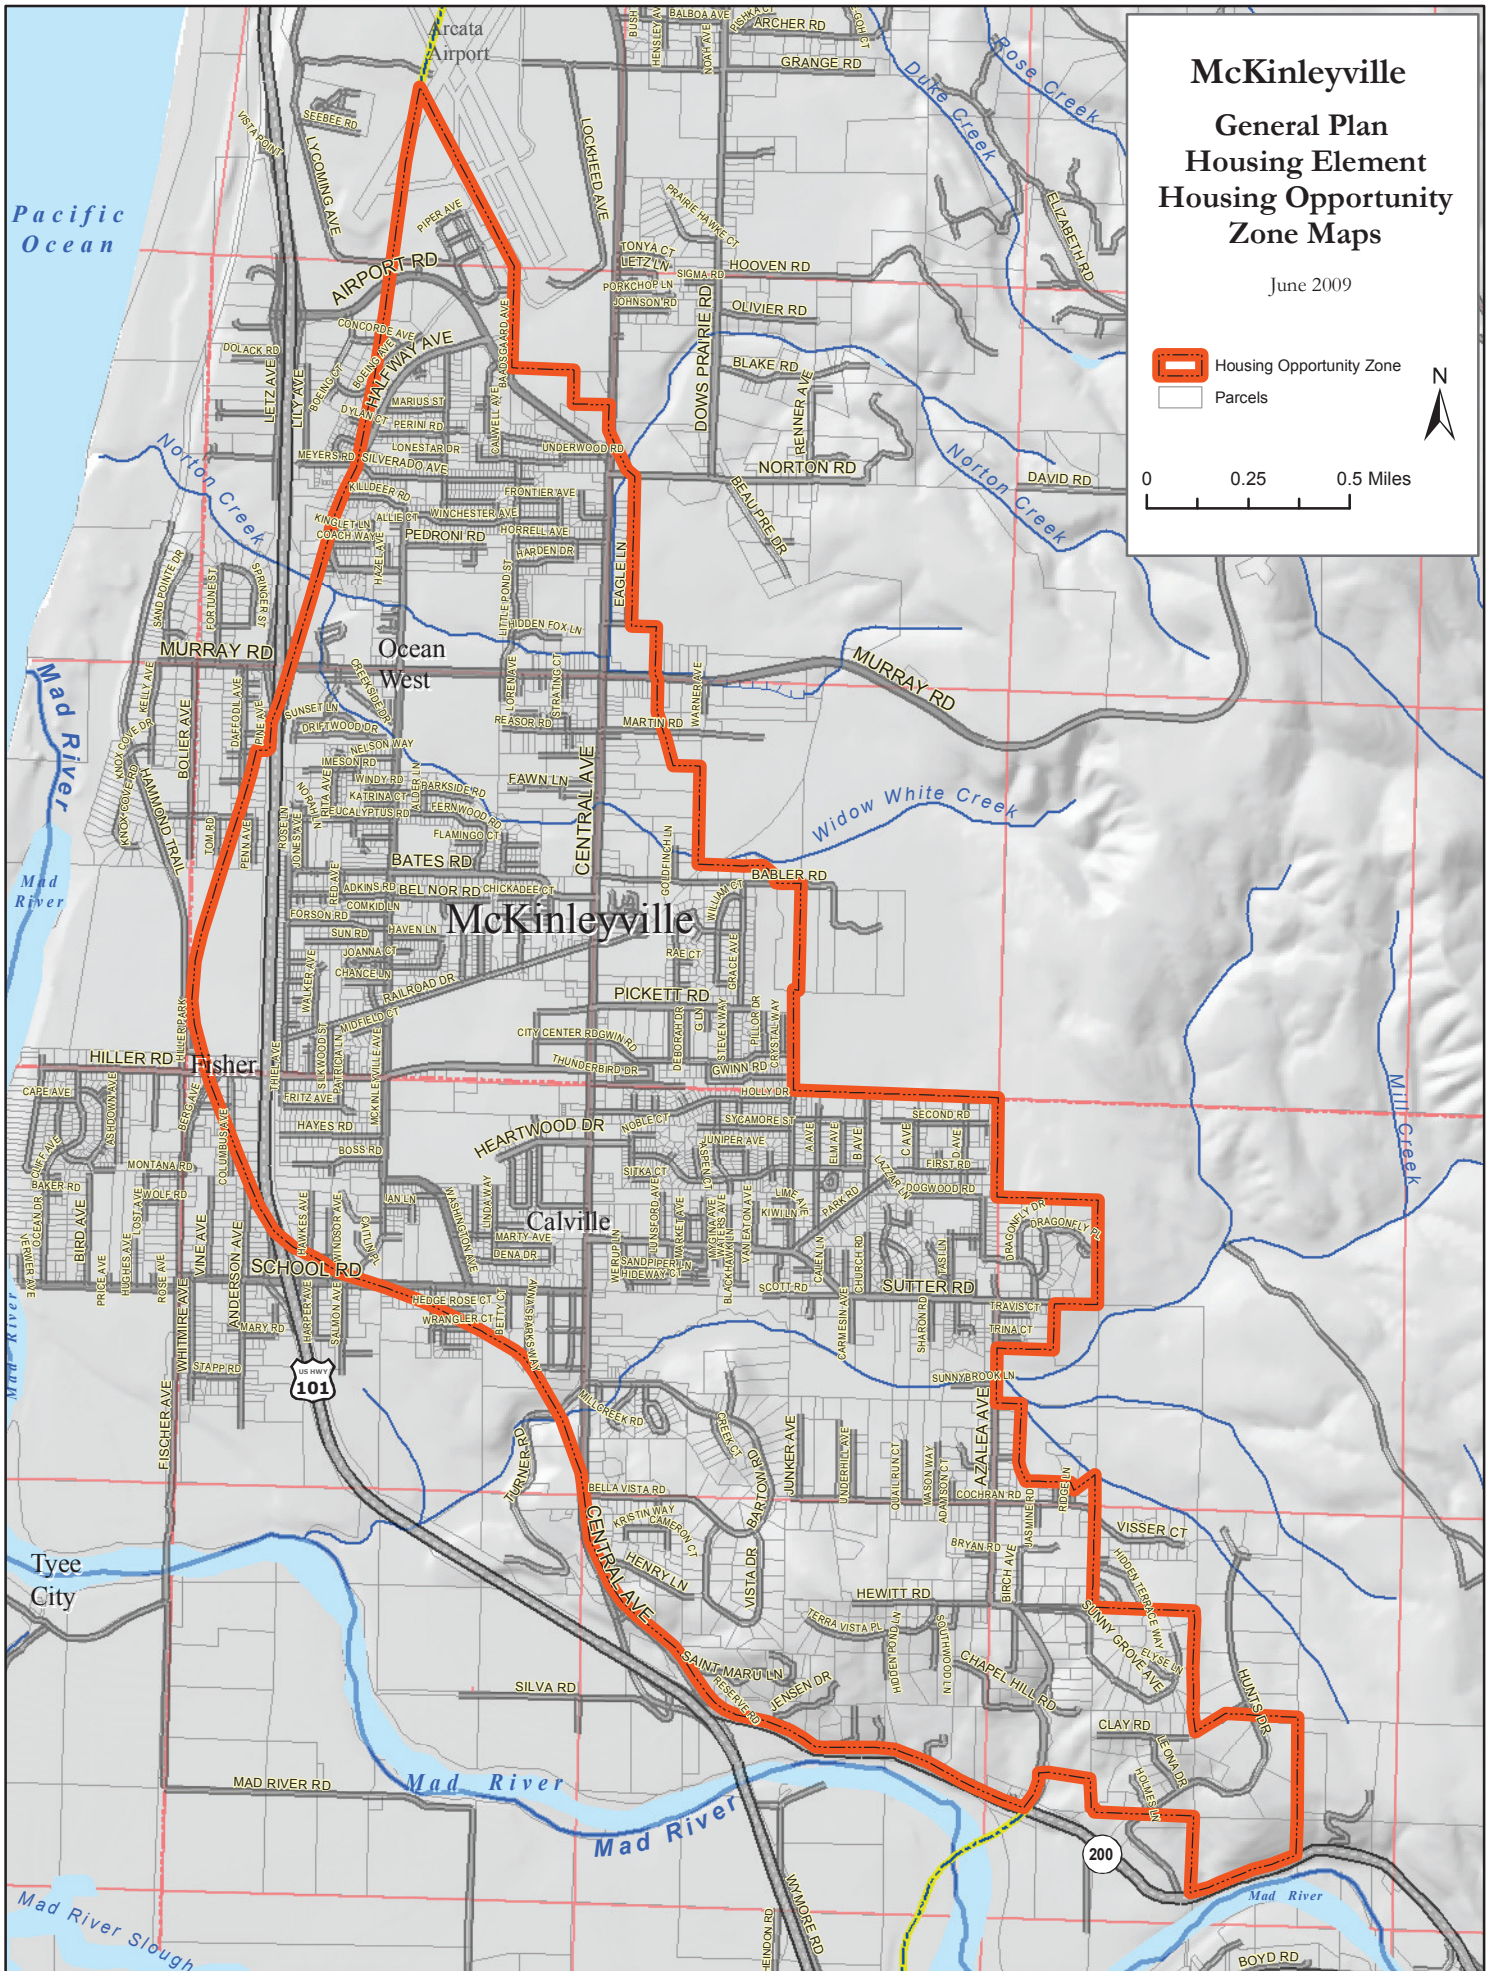

Attachment H

Housing Opportunity Zones

McKinleyville

General Plan Housing Element Housing Opportunity Zone Maps

June 2009

-  Housing Opportunity Zone
-  Parcels

0 0.25 0.5 Miles

Eureka South General Plan Housing Element Housing Opportunity Zone Maps

June 2009

-  Housing Opportunity Zone
-  Parcels

0 0.25 0.5 Miles

Humboldt Hill General Plan Housing Element Housing Opportunity Zone Maps

June 2009

Scotia

General Plan Housing Element Housing Opportunity Zone Maps