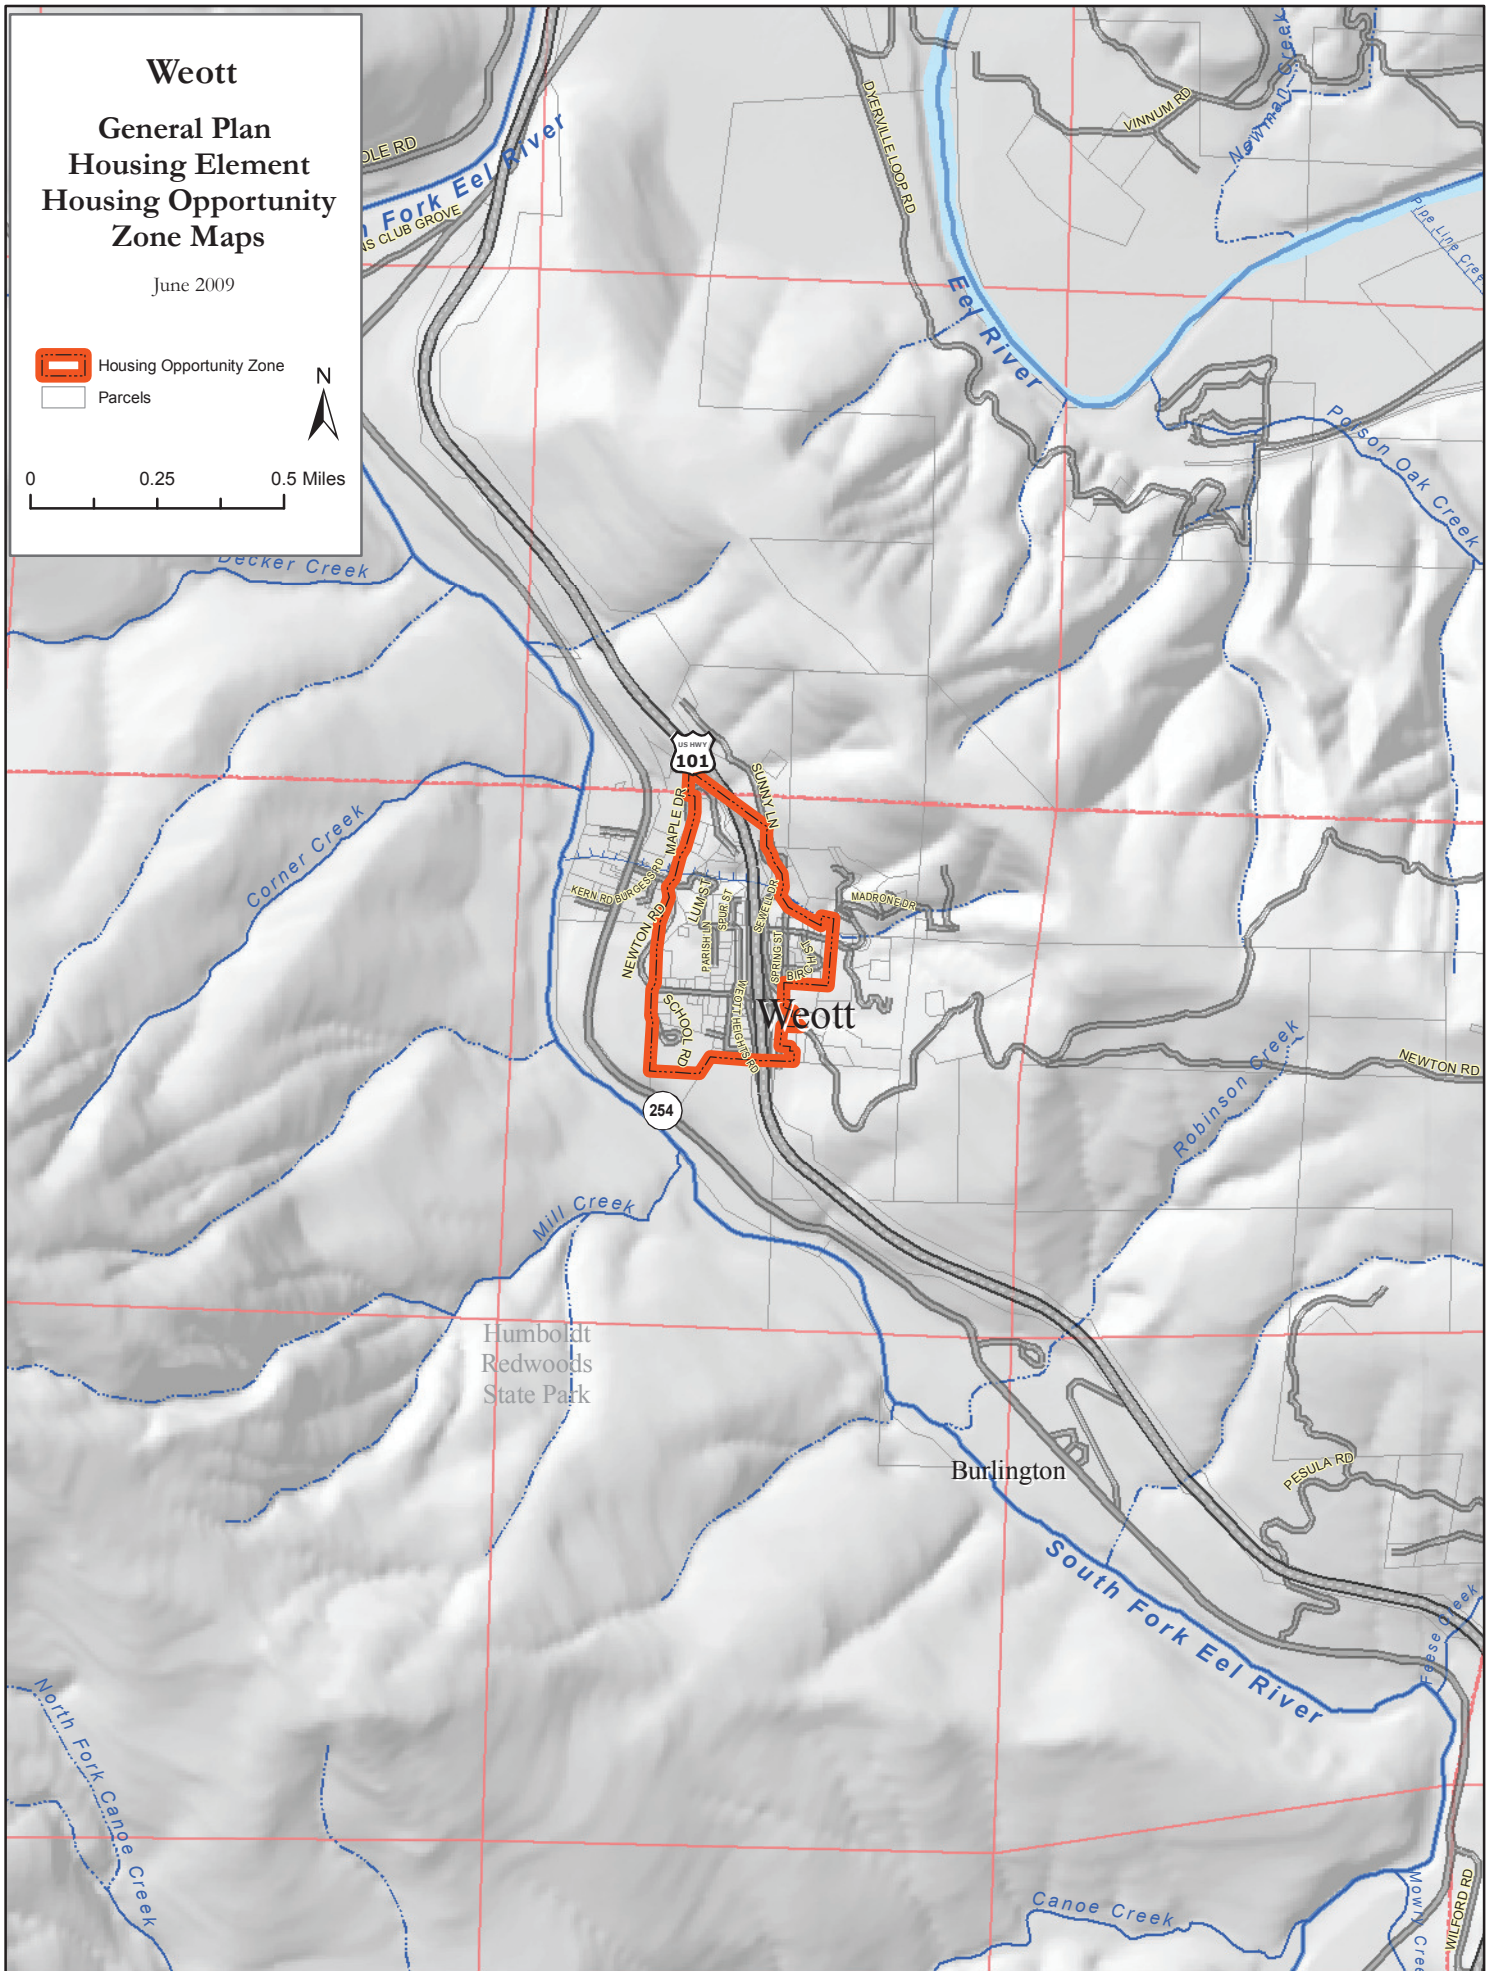

Attachment H

Housing Opportunity Zones

McKinleyville

General Plan Housing Element Housing Opportunity Zone Maps

June 2009

-  Housing Opportunity Zone
-  Parcels

0 0.25 0.5 Miles

Eureka South General Plan Housing Element Housing Opportunity Zone Maps

June 2009

-  Housing Opportunity Zone
-  Parcels

0 0.25 0.5 Miles

Weott
General Plan
Housing Element
Housing Opportunity
Zone Maps

June 2009

-  Housing Opportunity Zone
-  Parcels

0 0.25 0.5 Miles

Miranda