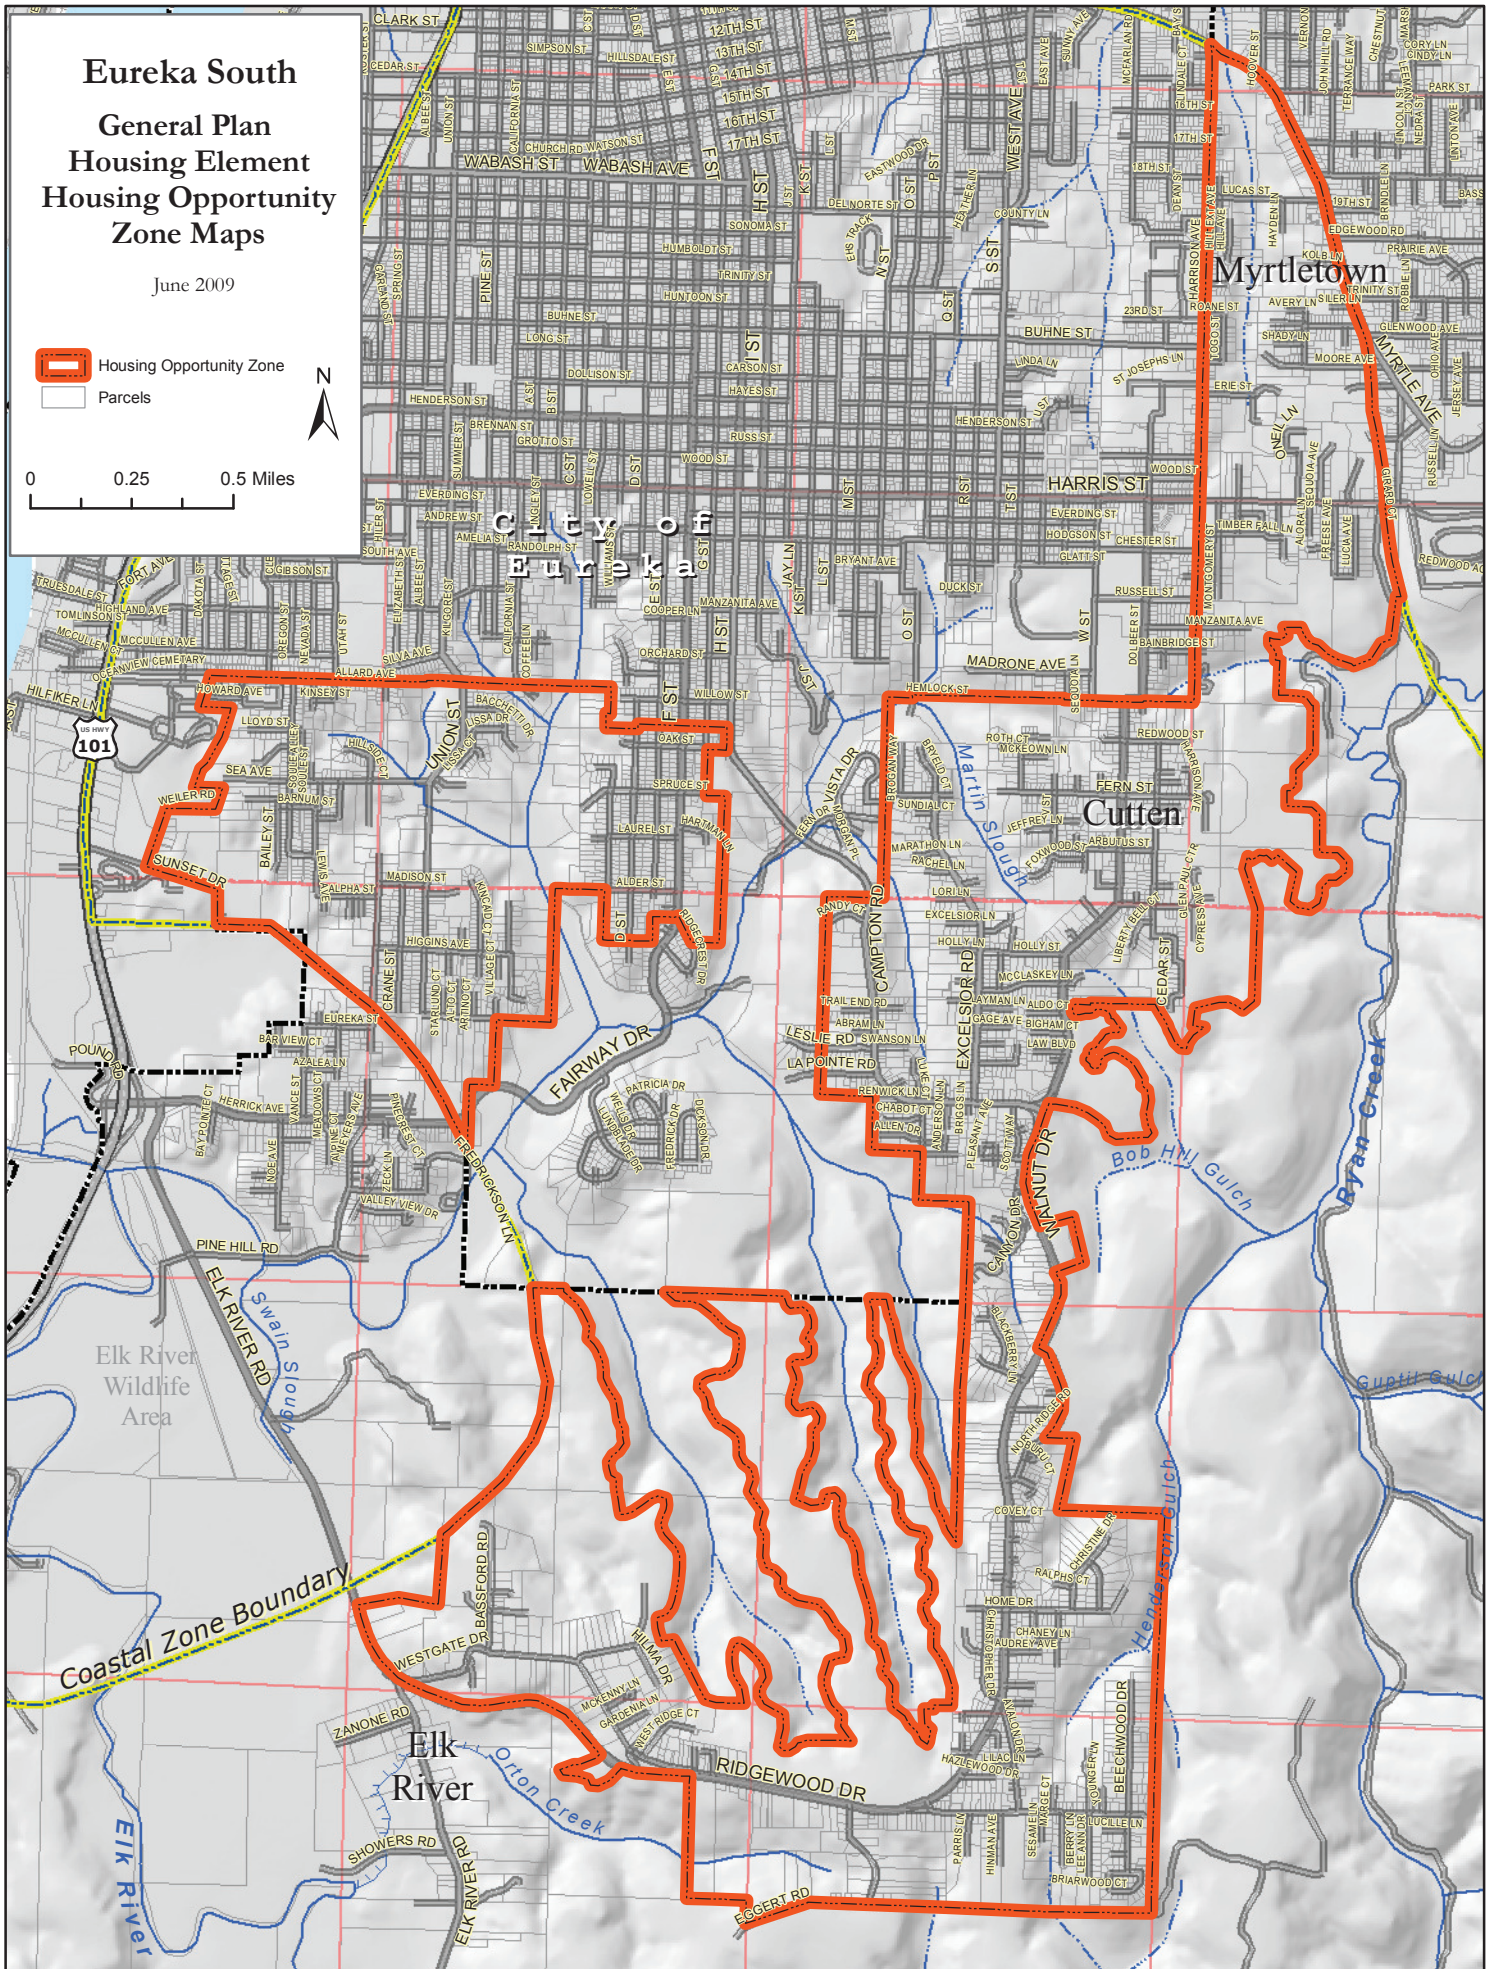

Attachment H

Housing Opportunity Zones

McKinleyville

General Plan Housing Element Housing Opportunity Zone Maps

June 2009

-  Housing Opportunity Zone
-  Parcels

0 0.25 0.5 Miles

Eureka South General Plan Housing Element Housing Opportunity Zone Maps

June 2009

-  Housing Opportunity Zone
-  Parcels

0 0.25 0.5 Miles

Humboldt Hill General Plan Housing Element Housing Opportunity Zone Maps

June 2009

Scotia

General Plan Housing Element Housing Opportunity Zone Maps

June 2009

-  Housing Opportunity Zone
-  Parcels

0 0.25 0.5 Miles

Weott
General Plan
Housing Element
Housing Opportunity
Zone Maps

June 2009

-  Housing Opportunity Zone
-  Parcels

0 0.25 0.5 Miles

Miranda