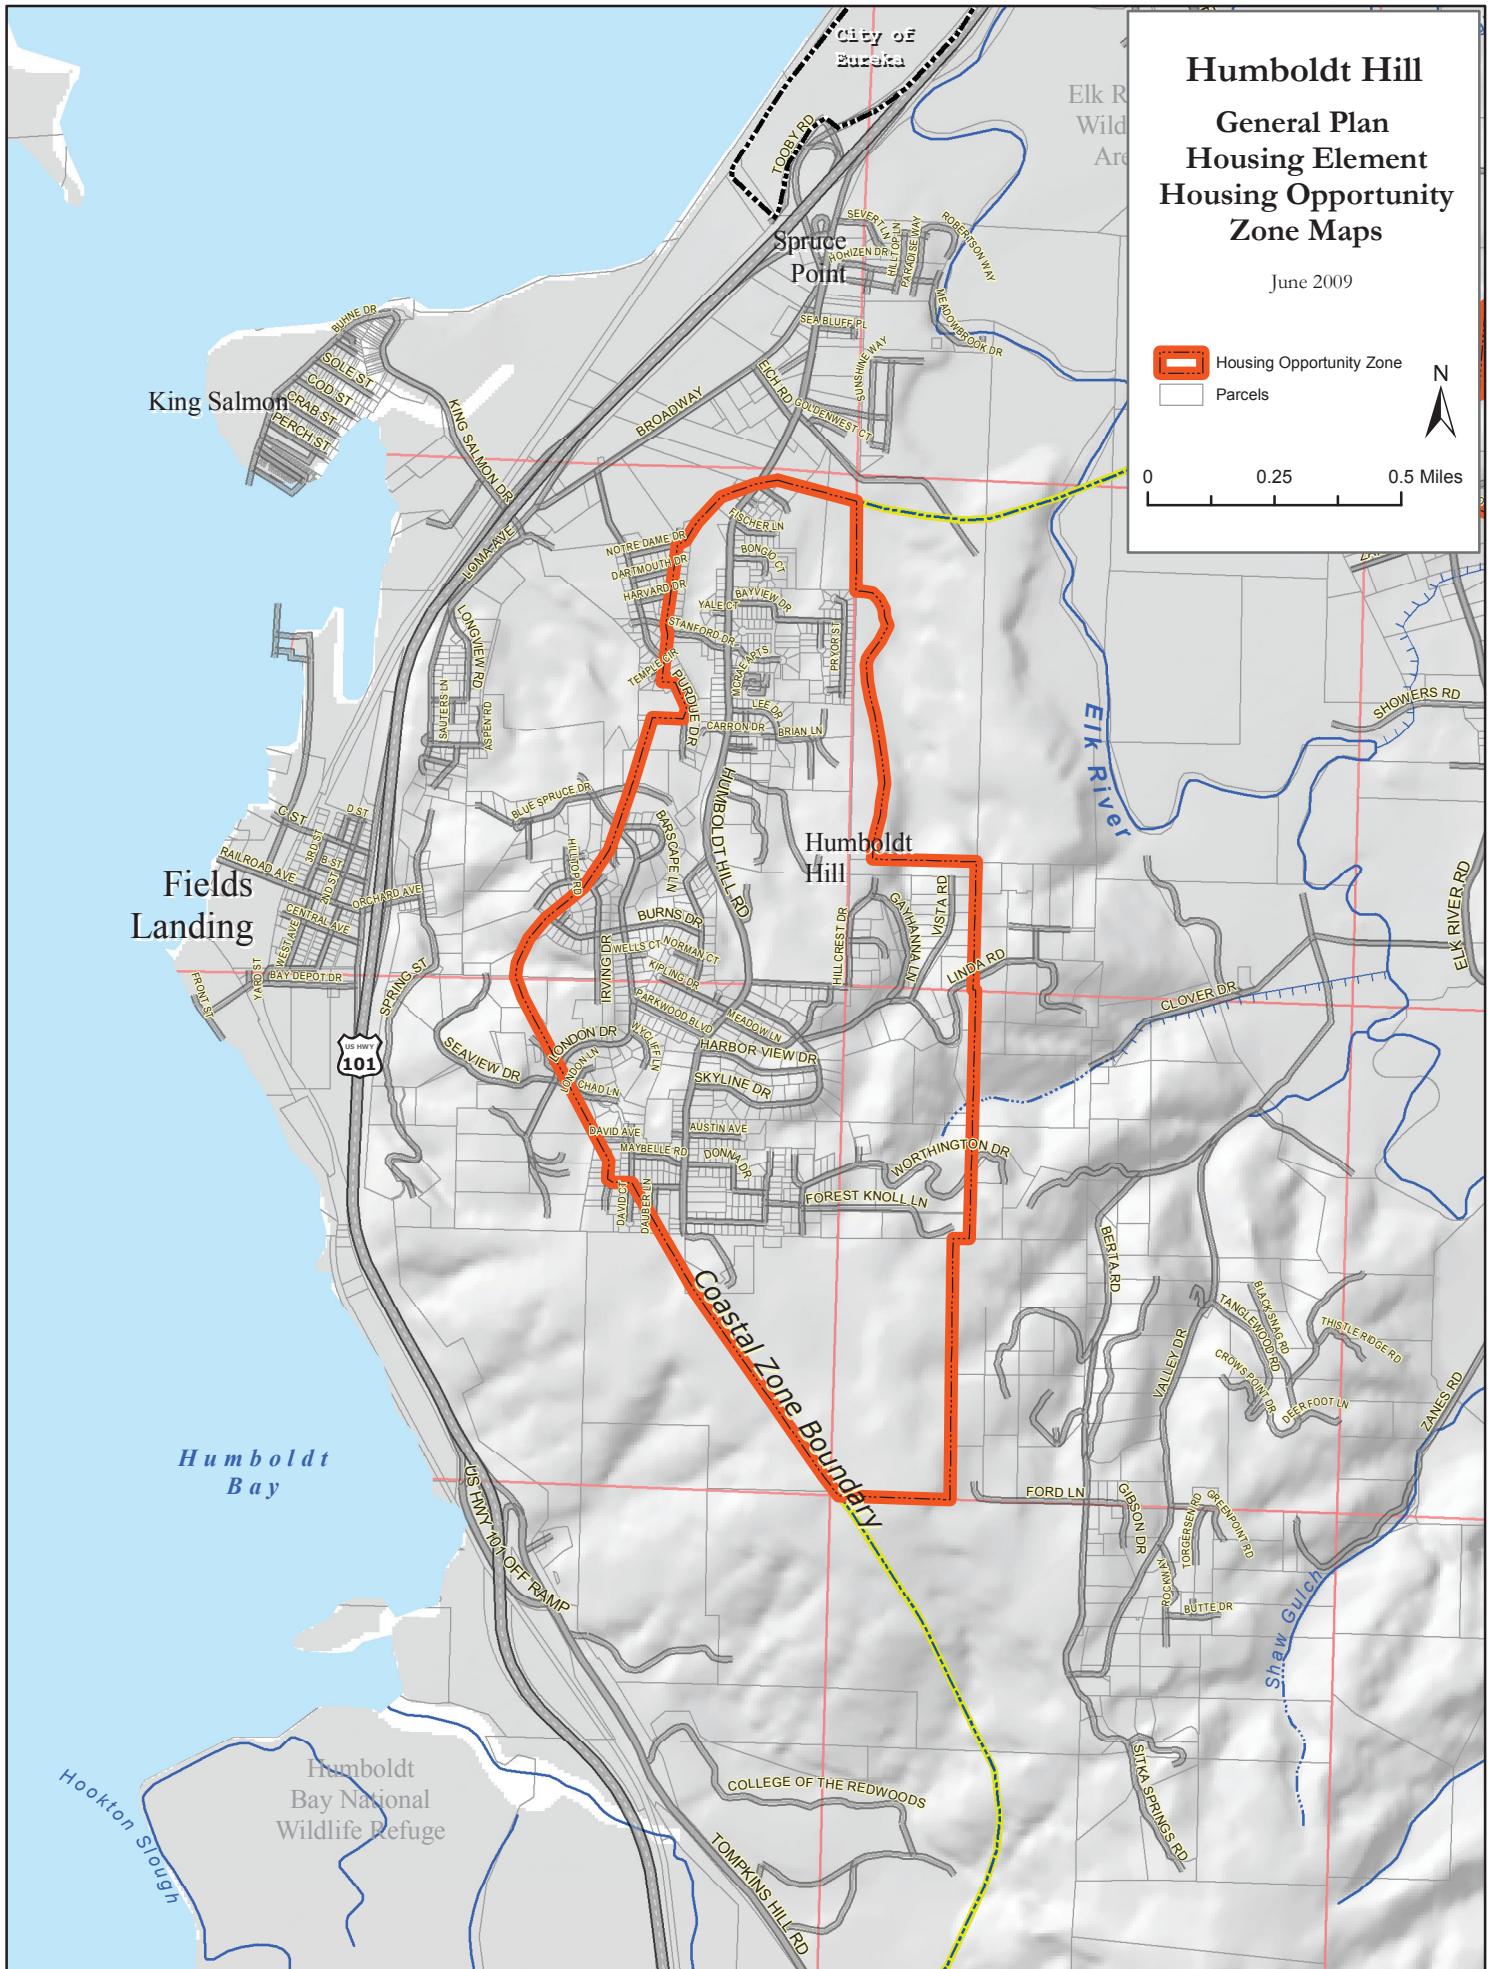

Attachment H

Housing Opportunity Zones

McKinleyville

General Plan Housing Element Housing Opportunity Zone Maps

June 2009

-  Housing Opportunity Zone
-  Parcels

0 0.25 0.5 Miles

Eureka South General Plan Housing Element Housing Opportunity Zone Maps

June 2009

-  Housing Opportunity Zone
-  Parcels

0 0.25 0.5 Miles

Humboldt Hill General Plan Housing Element Housing Opportunity Zone Maps

June 2009

Scotia

General Plan Housing Element Housing Opportunity Zone Maps