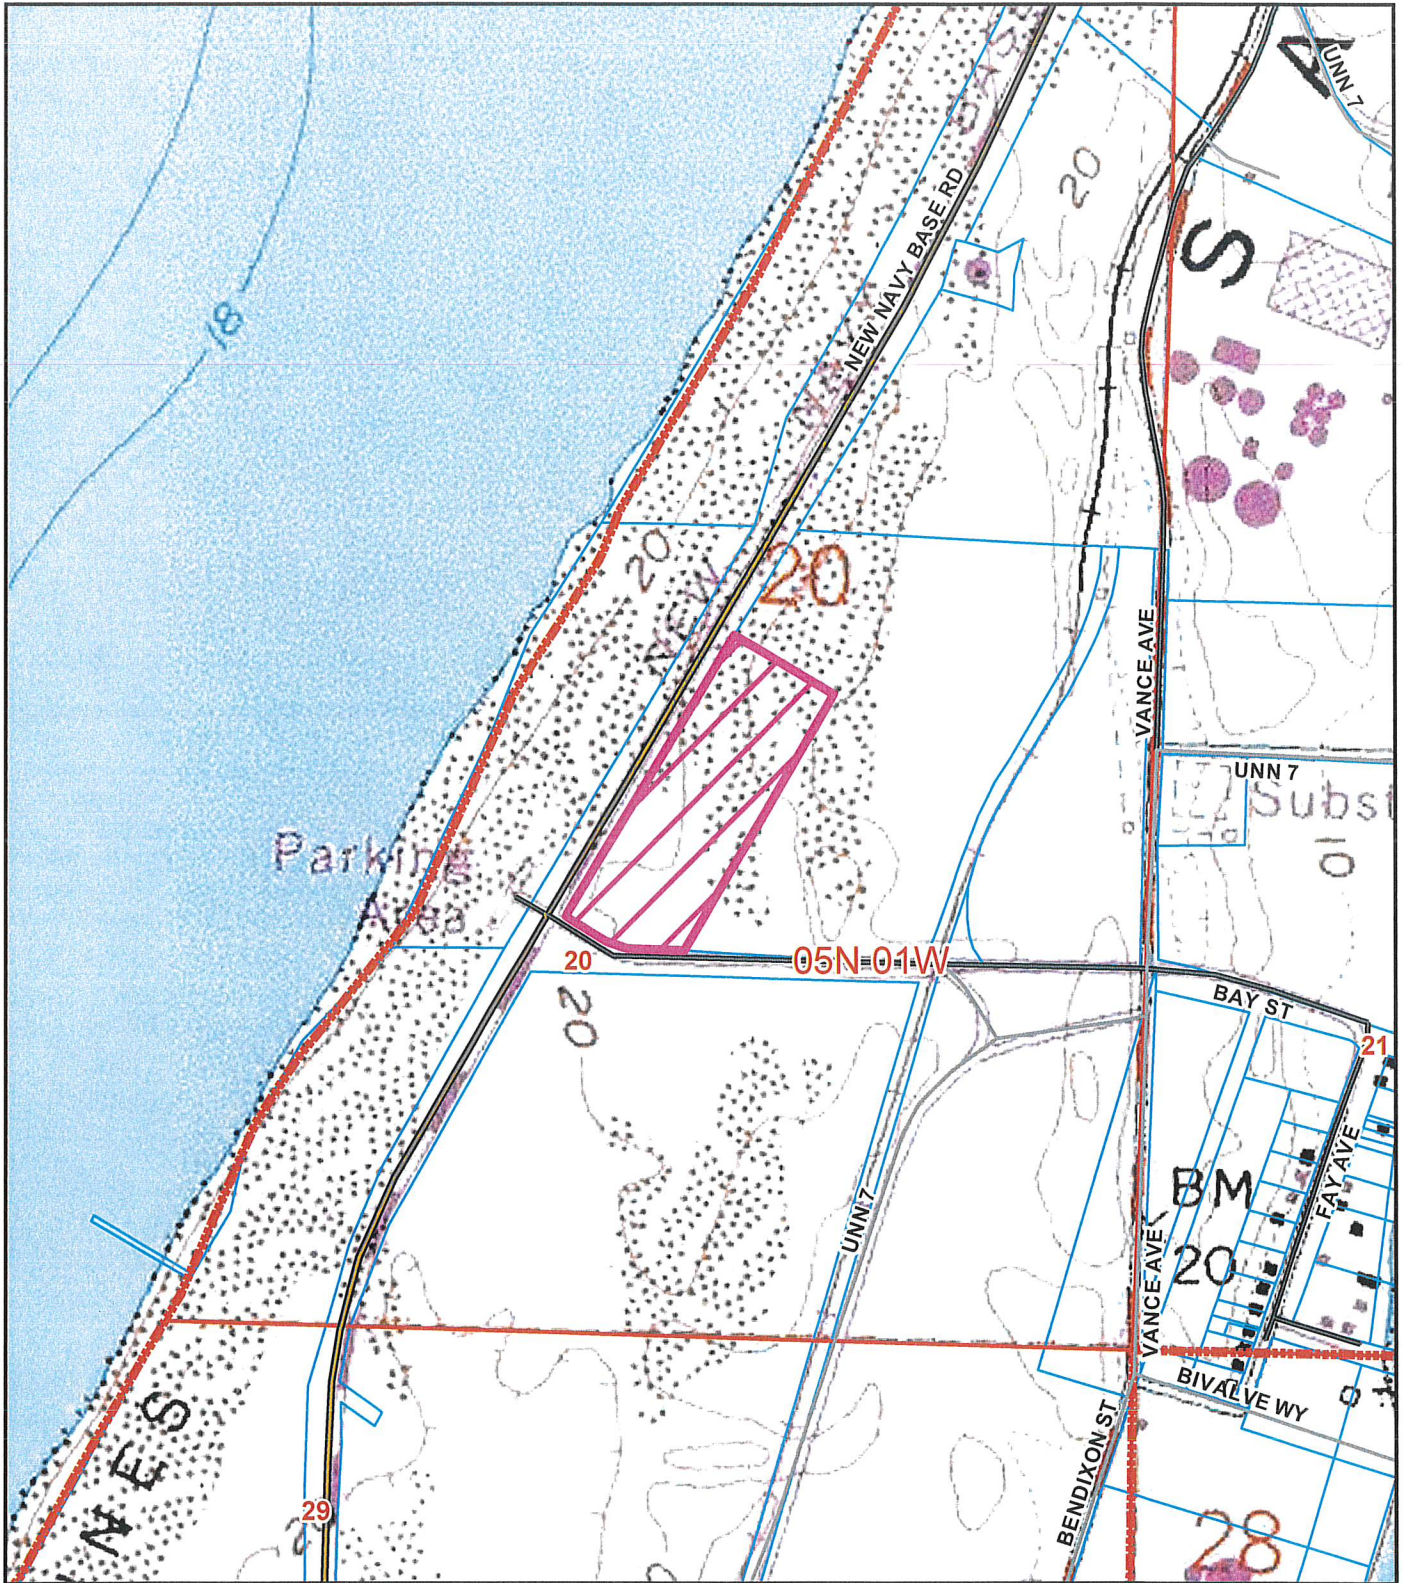

ATTACHMENT 2

Location Maps

TOPO MAP
PROPOSED BROAD REACH POWER
FAIRHAVEN AREA
PLN-2022-17973
APN: 401-121-011
T05N R01W S20 HB&M (EUREKA)

Project Area = 

This map is intended for display purposes and should not be used for precise measurement or navigation. Data has not been completely checked for accuracy.

Project Area = 

**ZONING MAP
 PROPOSED BROAD REACH POWER
 FAIRHAVEN AREA
 PLN-2022-17973
 APN: 401-121-011
 T05N R01W S20 HB&M (EUREKA)**

This map is intended for display purposes and should not be used for precise measurement or navigation. Data has not been completely checked for accuracy.

Project Area = 

**AERIAL MAP
PROPOSED BROAD REACH POWER
FAIRHAVEN AREA
PLN-2022-17973
APN: 401-121-011
T05N R01W S20 HB&M (EUREKA)**

This map is intended for display purposes and should not be used for precise measurement or navigation. Data has not been completely checked for accuracy.