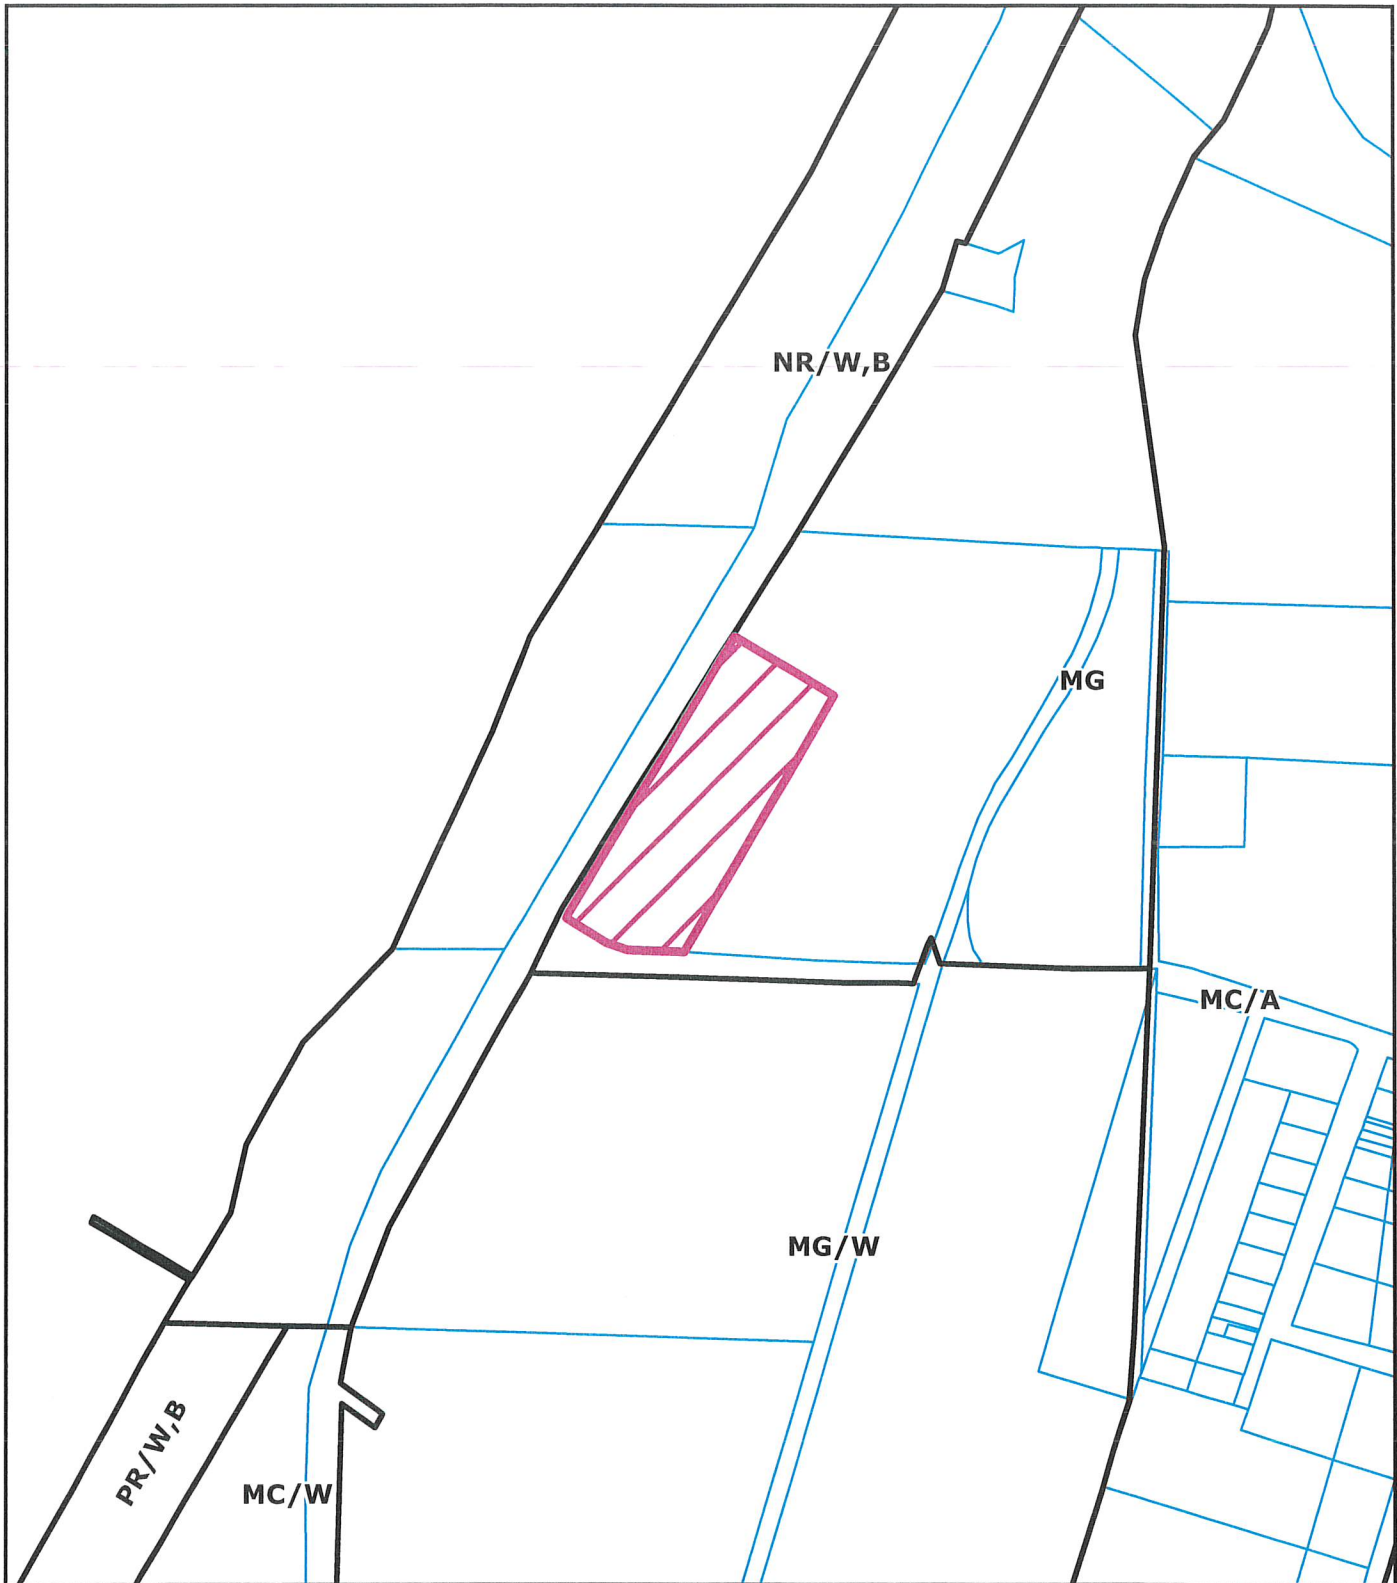

ATTACHMENT 2

Location Maps

TOPO MAP
PROPOSED BROAD REACH POWER
FAIRHAVEN AREA
PLN-2022-17973
APN: 401-121-011
T05N R01W S20 HB&M (EUREKA)

Project Area = 

This map is intended for display purposes and should not be used for precise measurement or navigation. Data has not been completely checked for accuracy.

Project Area = 

**ZONING MAP
 PROPOSED BROAD REACH POWER
 FAIRHAVEN AREA
 PLN-2022-17973
 APN: 401-121-011
 T05N R01W S20 HB&M (EUREKA)**

This map is intended for display purposes and should not be used for precise measurement or navigation. Data has not been completely checked for accuracy.

Project Area = 

**AERIAL MAP
PROPOSED BROAD REACH POWER
FAIRHAVEN AREA
PLN-2022-17973
APN: 401-121-011
T05N R01W S20 HB&M (EUREKA)**

This map is intended for display purposes and should not be used for precise measurement or navigation. Data has not been completely checked for accuracy.