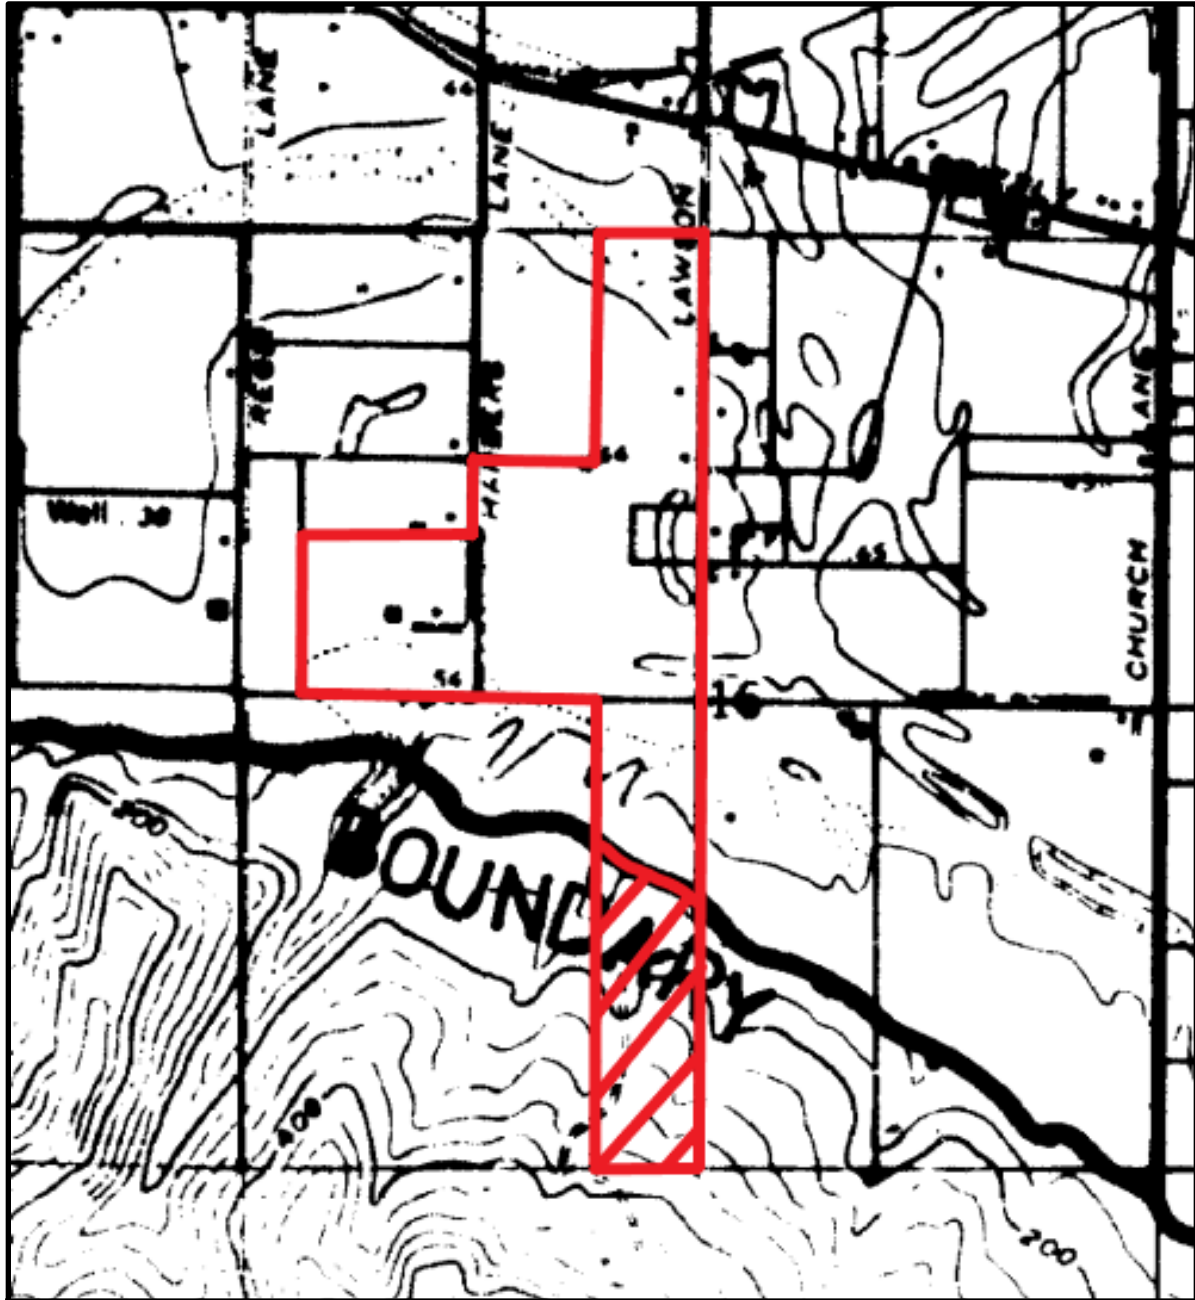

Exhibit A

Zoning Map

Project Site= 

Rezone= 

Proposed Hansen Agricultural Preserve &  
Zone Reclassification Ferndale Area  
AGP-22-\_\_\_/ZR-22-\_\_\_  
APN(s): 106-101-006-000, 106-101-007-000,  
106-101-008-000, 106-111-002-000

MAP NOT TO SCALE