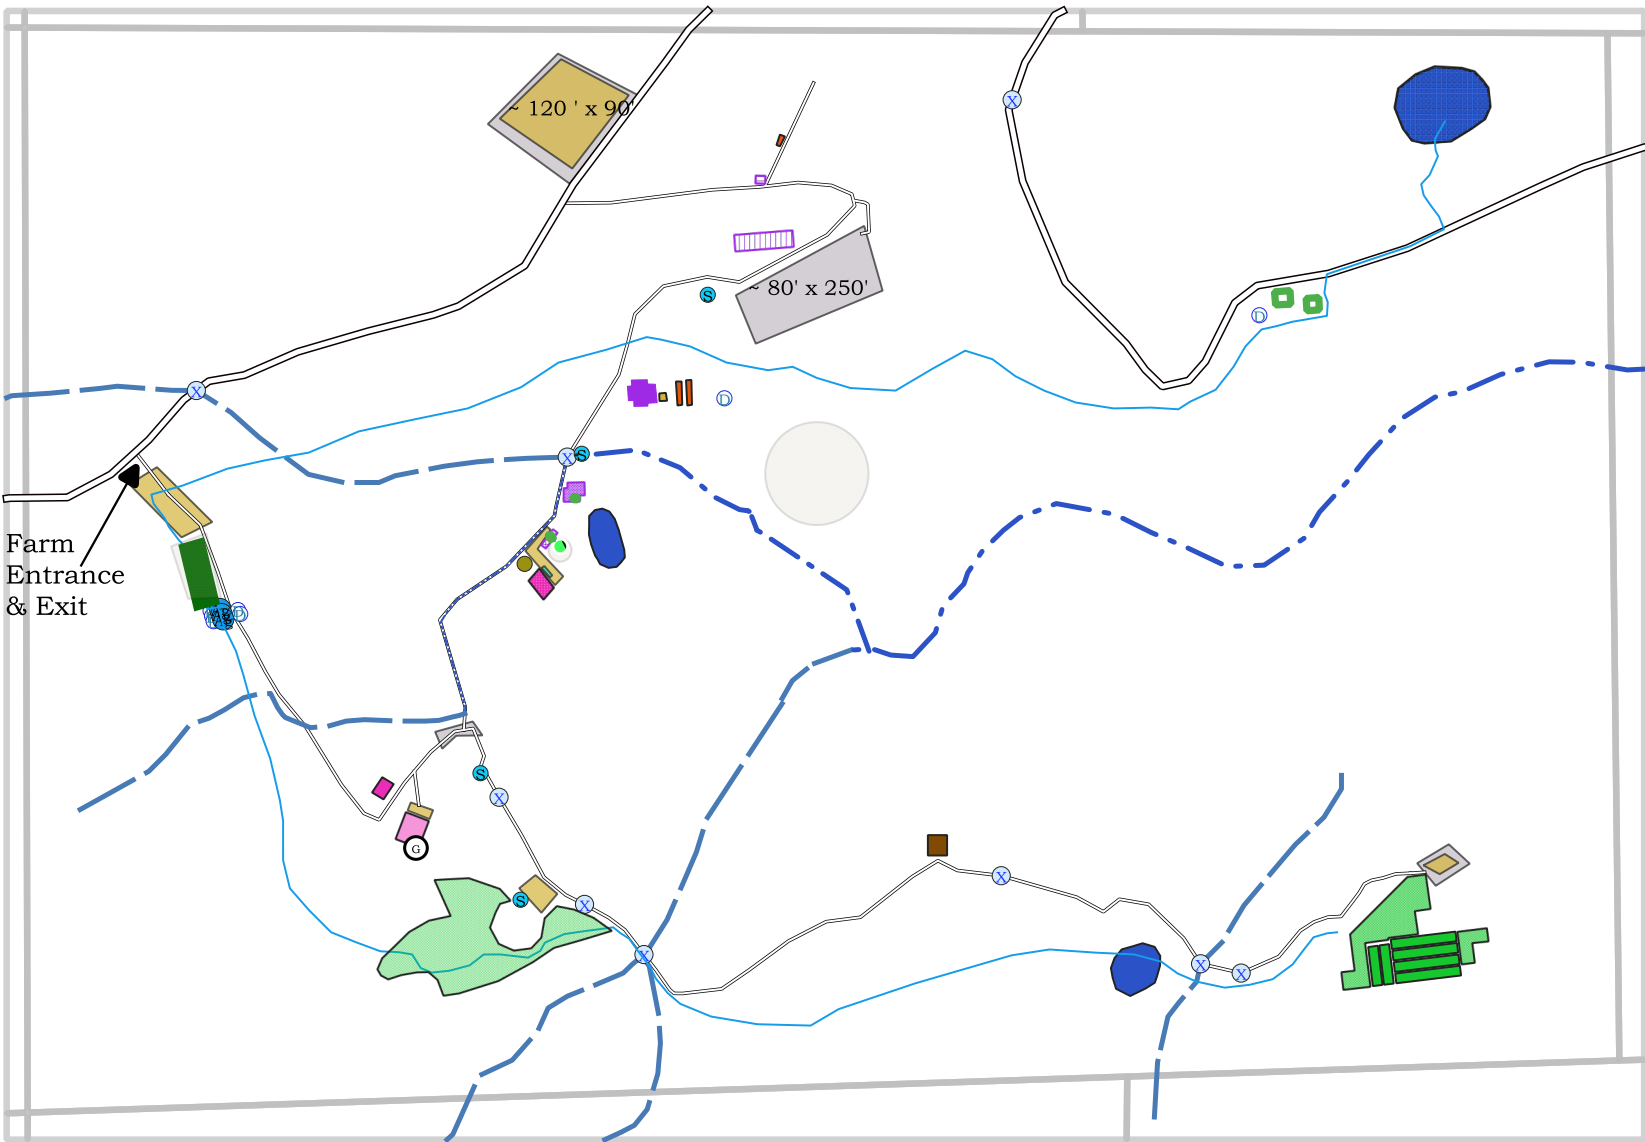

Humboldt Sanctuary Farm LLC
APN: 221-071-020
7450 Thomas Rd, Miranda, CA

Site Plan January 13, 2025

Legend (Symbols not to scale)

- Non-cannabis structures
- propane tank
 - leach fields
 - septic tank
 - domestic tanks
 - Building_Residence
 - Building_guest_cottage
 - Building_Storage_guest_Cottage
 - Building_Storage_Bunker
 - Building_WoodShed
 - Spring
 - fire suppression ponds
 - Offstream Rainwater Catchment Reservoir
 - Stream_Crossings

- Water Courses
- Class_2_Stream
 - Class_3_Stream
 - Class_4_Stream

- Roads
- ada parking
 - Private Community Roads
 - Access_Rds ~12' wide
 - parking
 - vehicle turn around

- Cannabis Related Structures
- historic cultivation area
 - Spoils Pile
 - Porta_Potty
 - AG_Water_Lines
 - Ag_Tanks
 - storage & processing 16' x 24'
 - Dry Shed 20' x 28' (generator storage)
 - Utility_Fert_Storage 10' x 14'
 - New_immature_plant_area_mixed_light
 - Cannabis Cultivation Areas
 - Outdoor_Plots
 - Cult_Area_2
 - 4 Greenhouses: 80' x 12'
 - 2 Greenhouses: 12' x 48'
 - generator use

- hydro box 2' x 2'
- solar array
- Personal Use Plants

Humboldt Sanctuary Farm LLC
APN: 221-071-020
7450 Thomas Rd, Miranda, CA