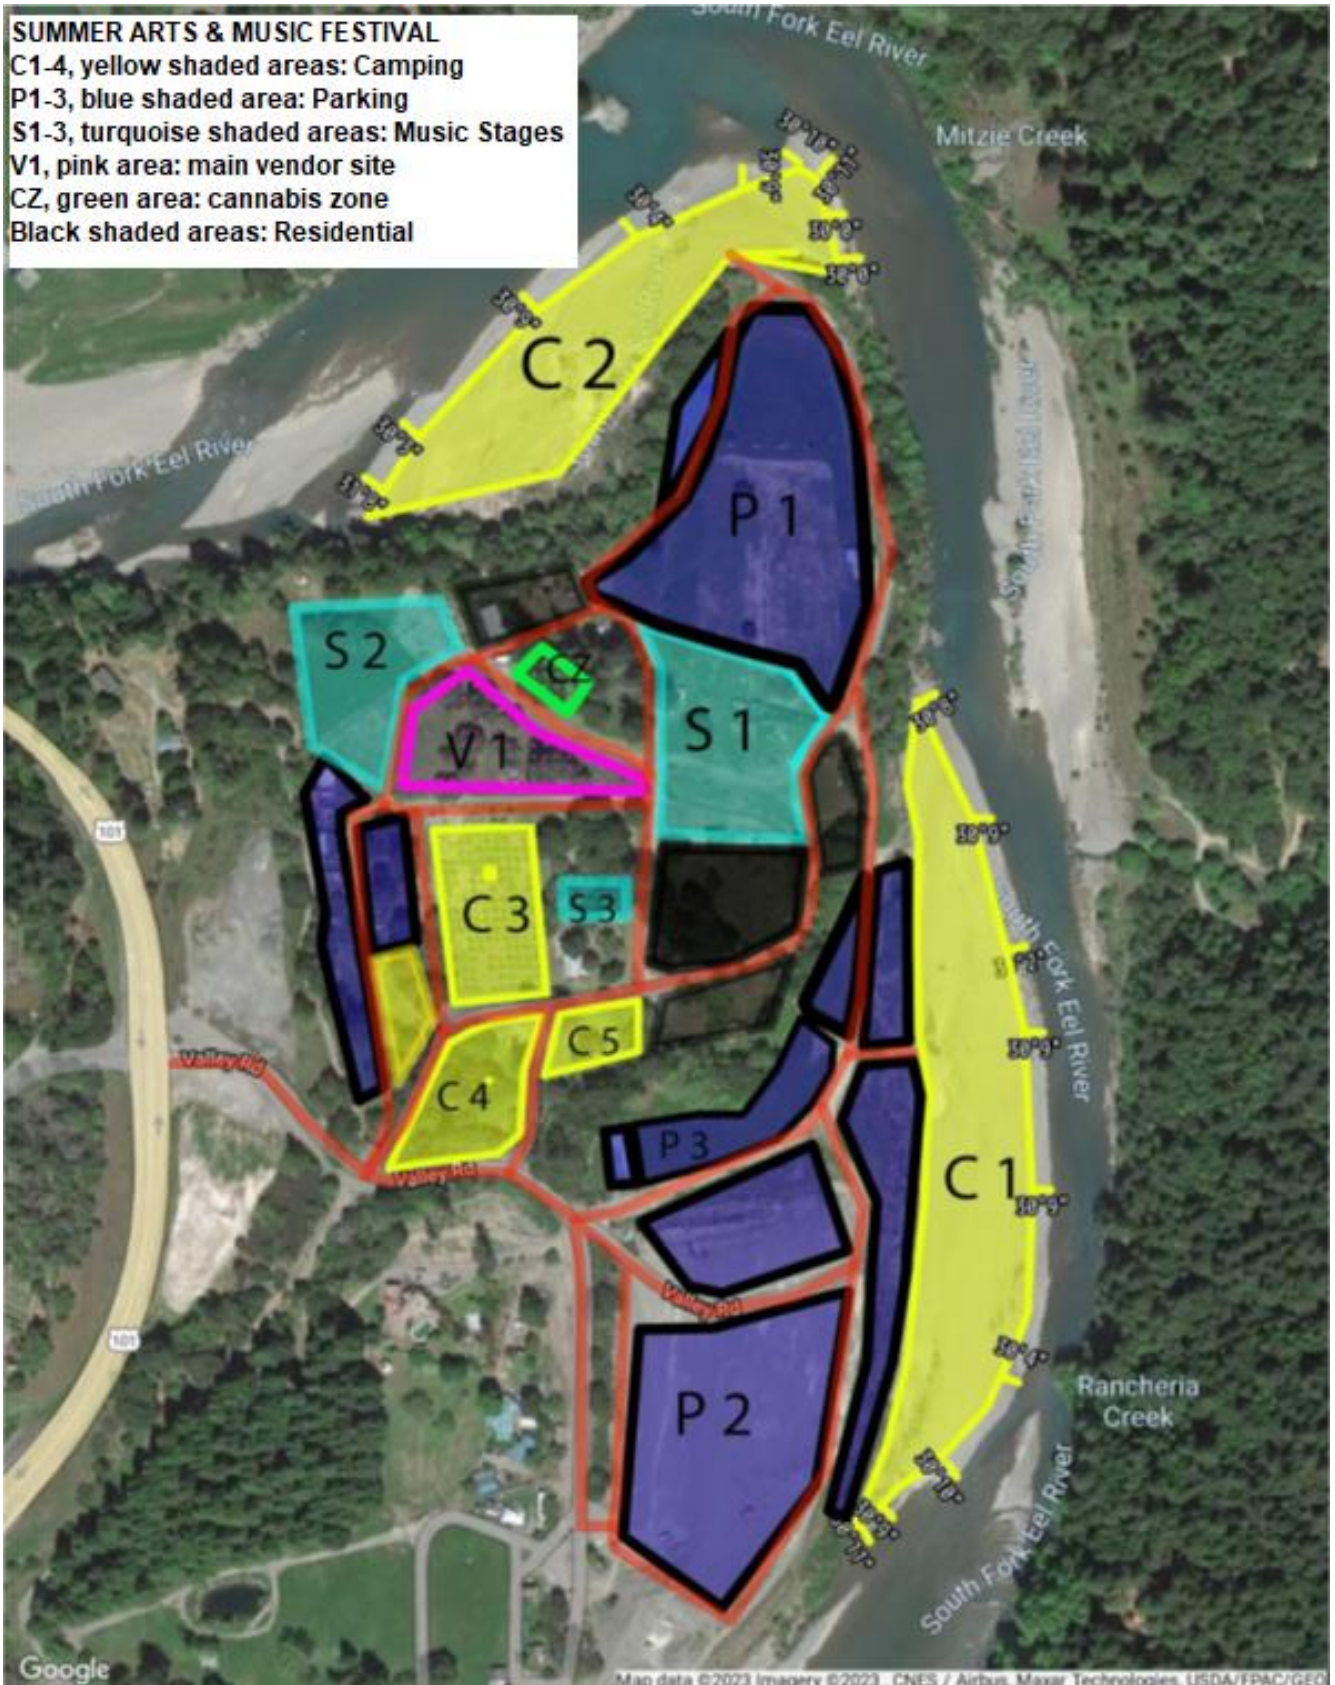

EVENT MAPS

SUMMER ARTS & MUSIC FESTIVAL
C1-4, yellow shaded areas: Camping
P1-3, blue shaded area: Parking
S1-3, turquoise shaded areas: Music Stages
V1, pink area: main vendor site
CZ, green area: cannabis zone
Black shaded areas: Residential

EVENT MAPS