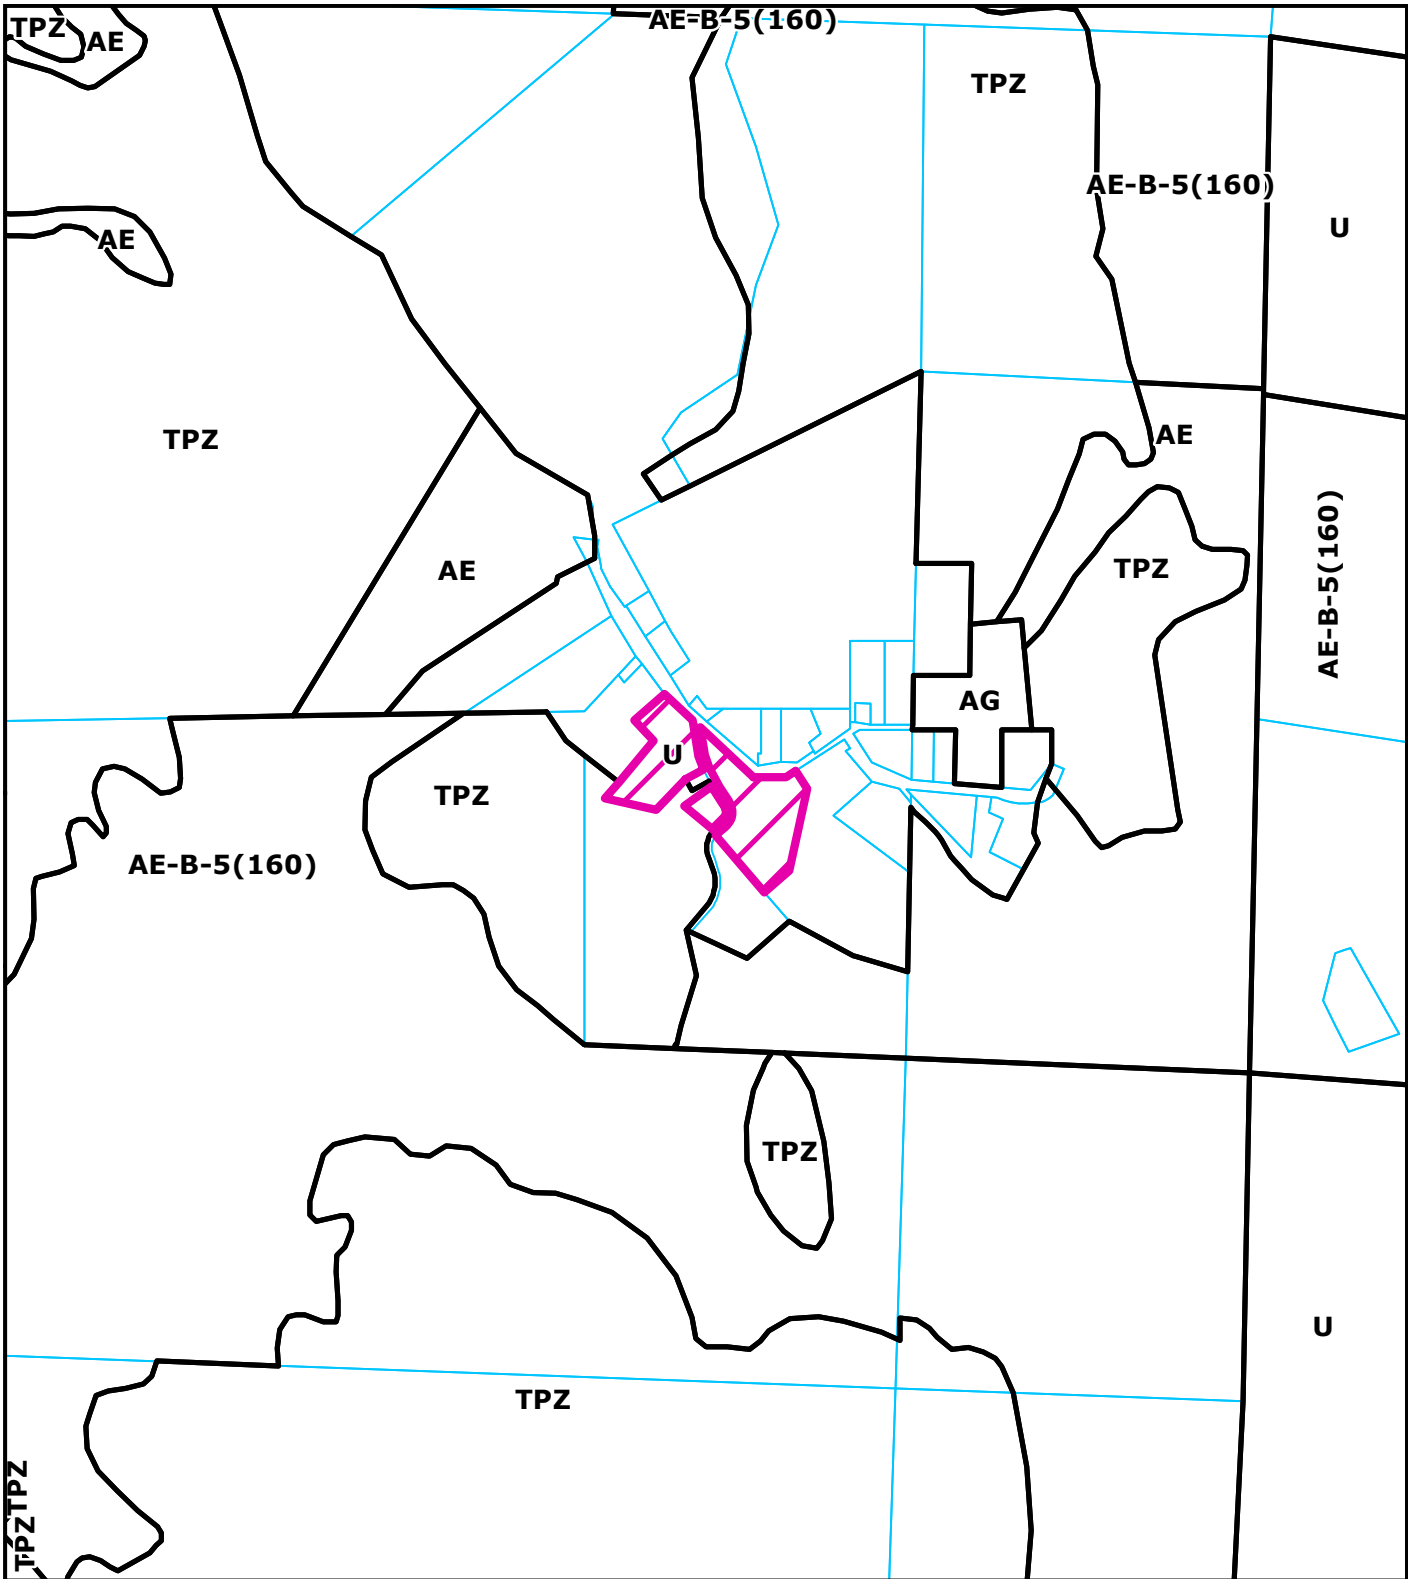

**AERIAL MAP**  
**PROPOSED NATIVE HUMBOLDT FARMS**  
**BLOCKSBURG AREA**  
**ZCC-16-143**  
**APN: 217-282-015**  
**T02S R05E S20 HB&M (BLOCKSBURG)**

Project Area = 

This map is intended for display purposes and should not be used for precise measurement or navigation. Data has not been completely checked for accuracy.

**TOPO MAP**  
**PROPOSED NATIVE HUMBOLDT FARMS**  
**BLOCKSBURG AREA**  
**ZCC-16-143**  
**APN: 217-282-015**  
**T02S R05E S20 HB&M (BLOCKSBURG)**

Project Area = 

This map is intended for display purposes and should not be used for precise measurement or navigation. Data has not been completely checked for accuracy.

**ZONING MAP**  
**PROPOSED NATIVE HUMBOLDT FARMS**  
**BLOCKSBURG AREA**  
**ZCC-16-143**  
**APN: 217-282-015**  
**T02S R05E S20 HB&M (BLOCKSBURG)**

Project Area = 

This map is intended for display purposes and should not be used for precise measurement or navigation. Data has not been completely checked for accuracy.