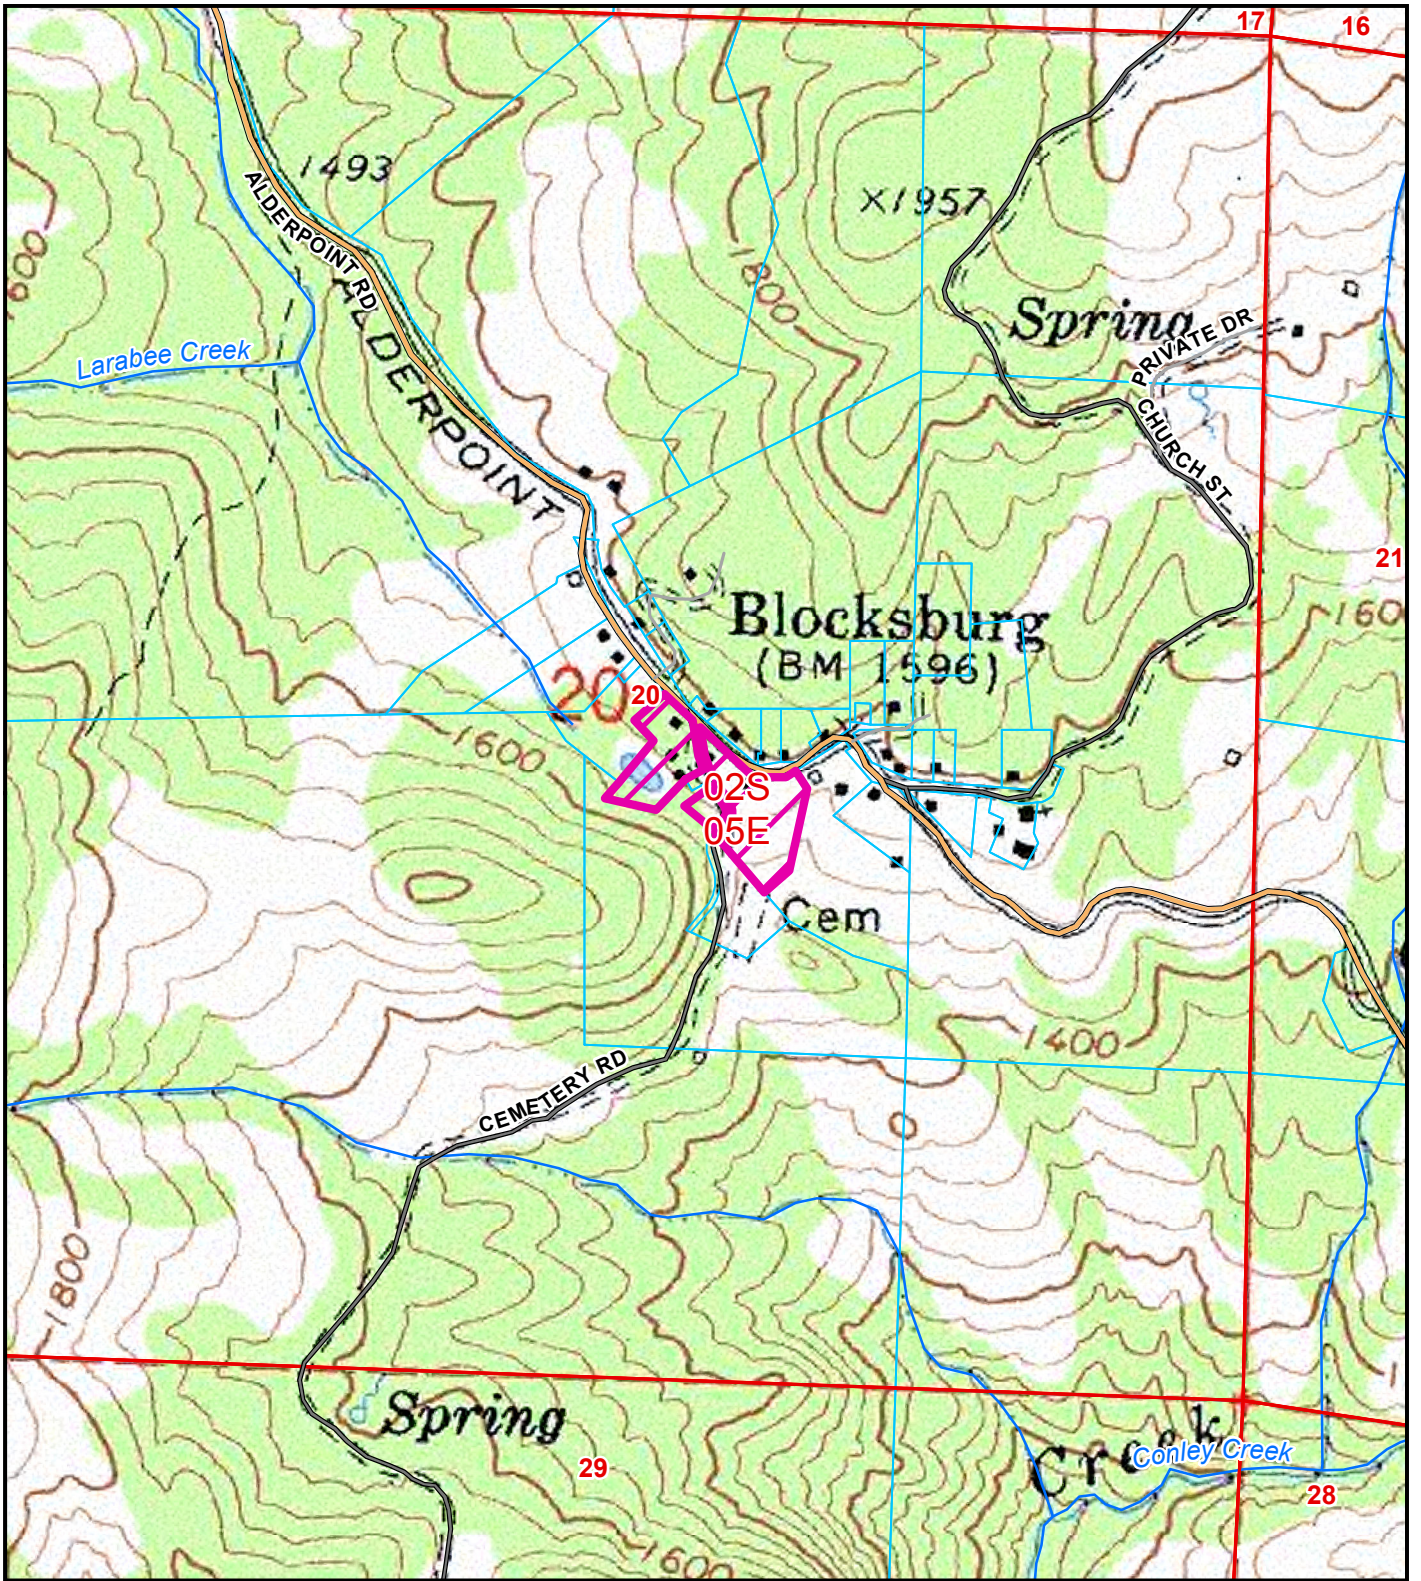

**AERIAL MAP**  
**PROPOSED NATIVE HUMBOLDT FARMS**  
**BLOCKSBURG AREA**  
**ZCC-16-143**  
**APN: 217-282-015**  
**T02S R05E S20 HB&M (BLOCKSBURG)**

Project Area = 

This map is intended for display purposes and should not be used for precise measurement or navigation. Data has not been completely checked for accuracy.

**TOPO MAP**  
**PROPOSED NATIVE HUMBOLDT FARMS**  
**BLOCKSBURG AREA**  
**ZCC-16-143**  
**APN: 217-282-015**  
**T02S R05E S20 HB&M (BLOCKSBURG)**

Project Area = 

This map is intended for display purposes and should not be used for precise measurement or navigation. Data has not been completely checked for accuracy.

**ZONING MAP**  
**PROPOSED NATIVE HUMBOLDT FARMS**  
**BLOCKSBURG AREA**  
**ZCC-16-143**  
**APN: 217-282-015**  
**T02S R05E S20 HB&M (BLOCKSBURG)**

Project Area = 

This map is intended for display purposes and should not be used for precise measurement or navigation. Data has not been completely checked for accuracy.