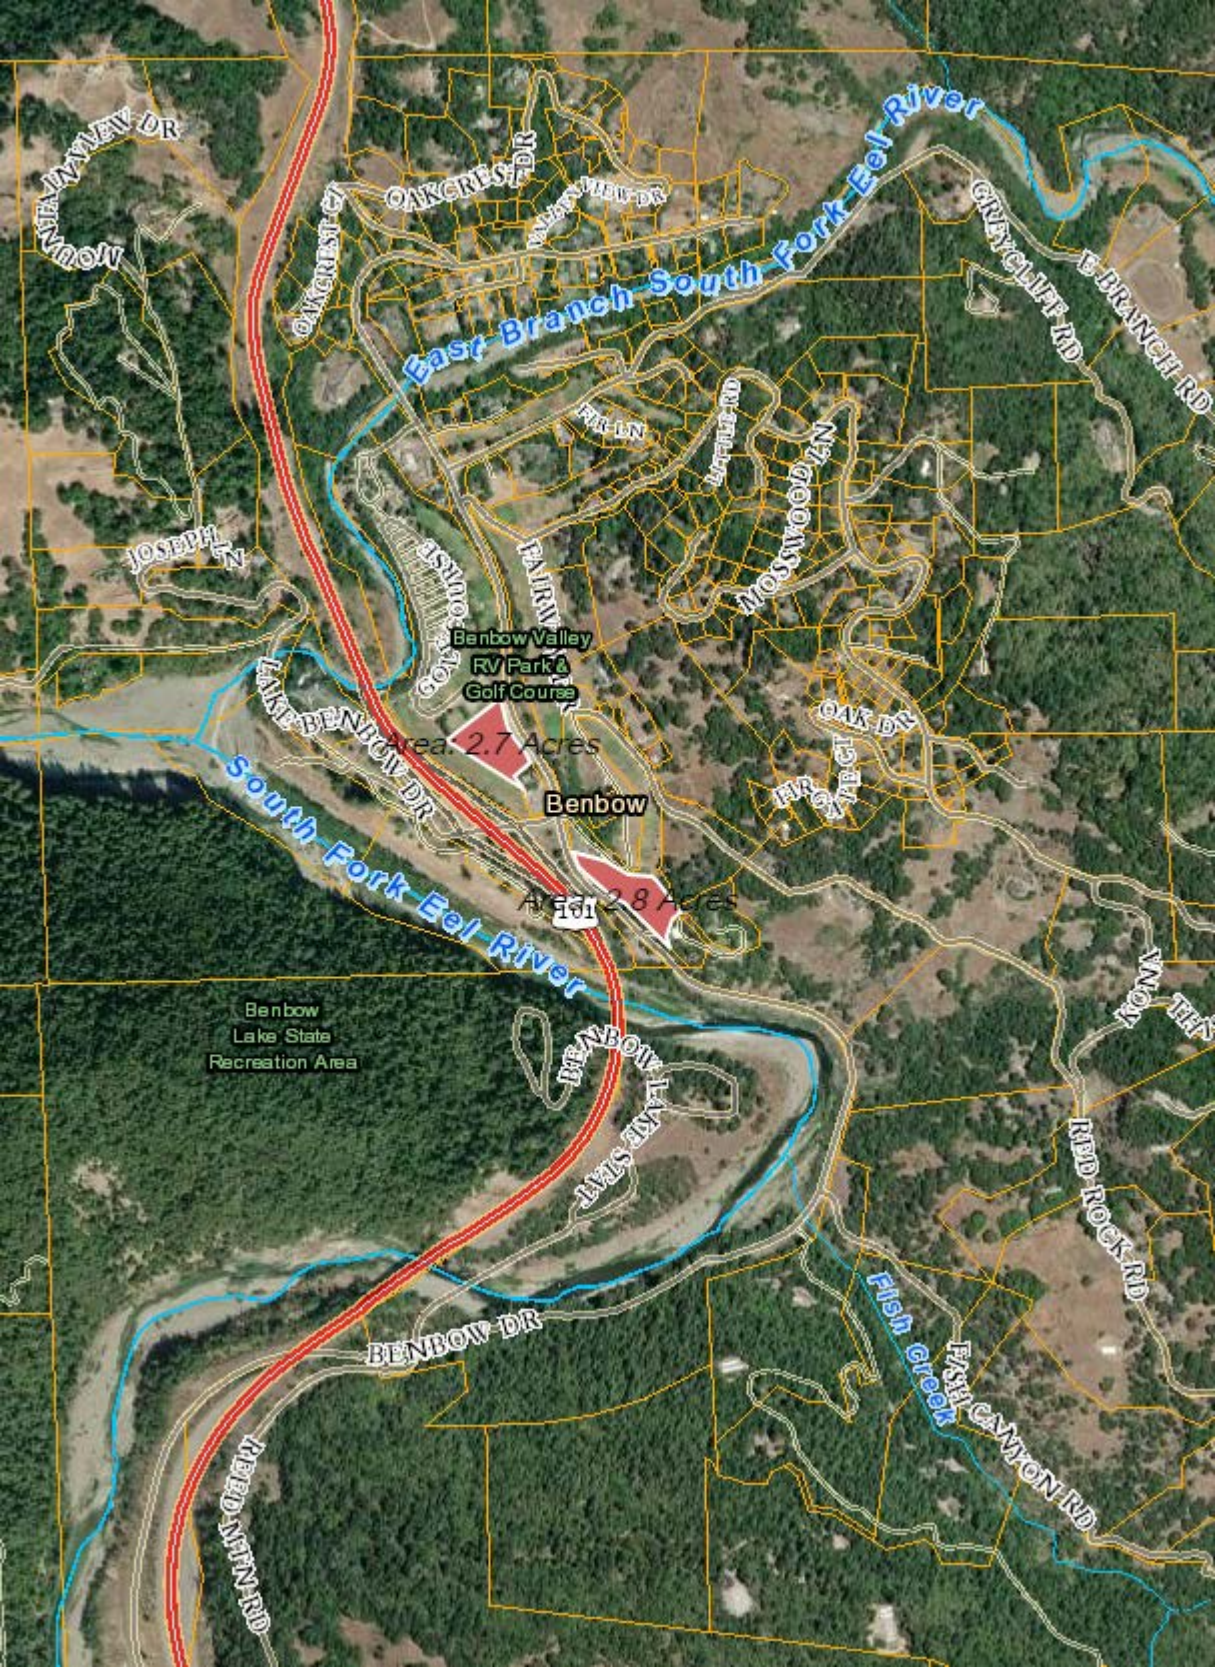

Benbow Valley
RV Park &
Golf Course

GOLF COURSE

FAIRWAY DR

FAIRWAY DR

Benbow

101

BENBOW DR

Area: 2.7 Acres

Area: 2.8 Acres

MOUNTAIN VIEW DR

JOSEPH LN

ONKREST CT

ONKREST DR

WINDY HILL DR

East Branch South Fork Eel River

GRAYCLIFF RD

MR. SWEET

South Fork Eel River

Area 2.8 Acres

Benbow
Lake State
Recreation Area

BENBOW LAKE STATE RECREATION AREA

W. MONTE

RED ROCK RD

Fish Creek

FISH CANYON RD

BENBOW DR

LEED CENTER RD