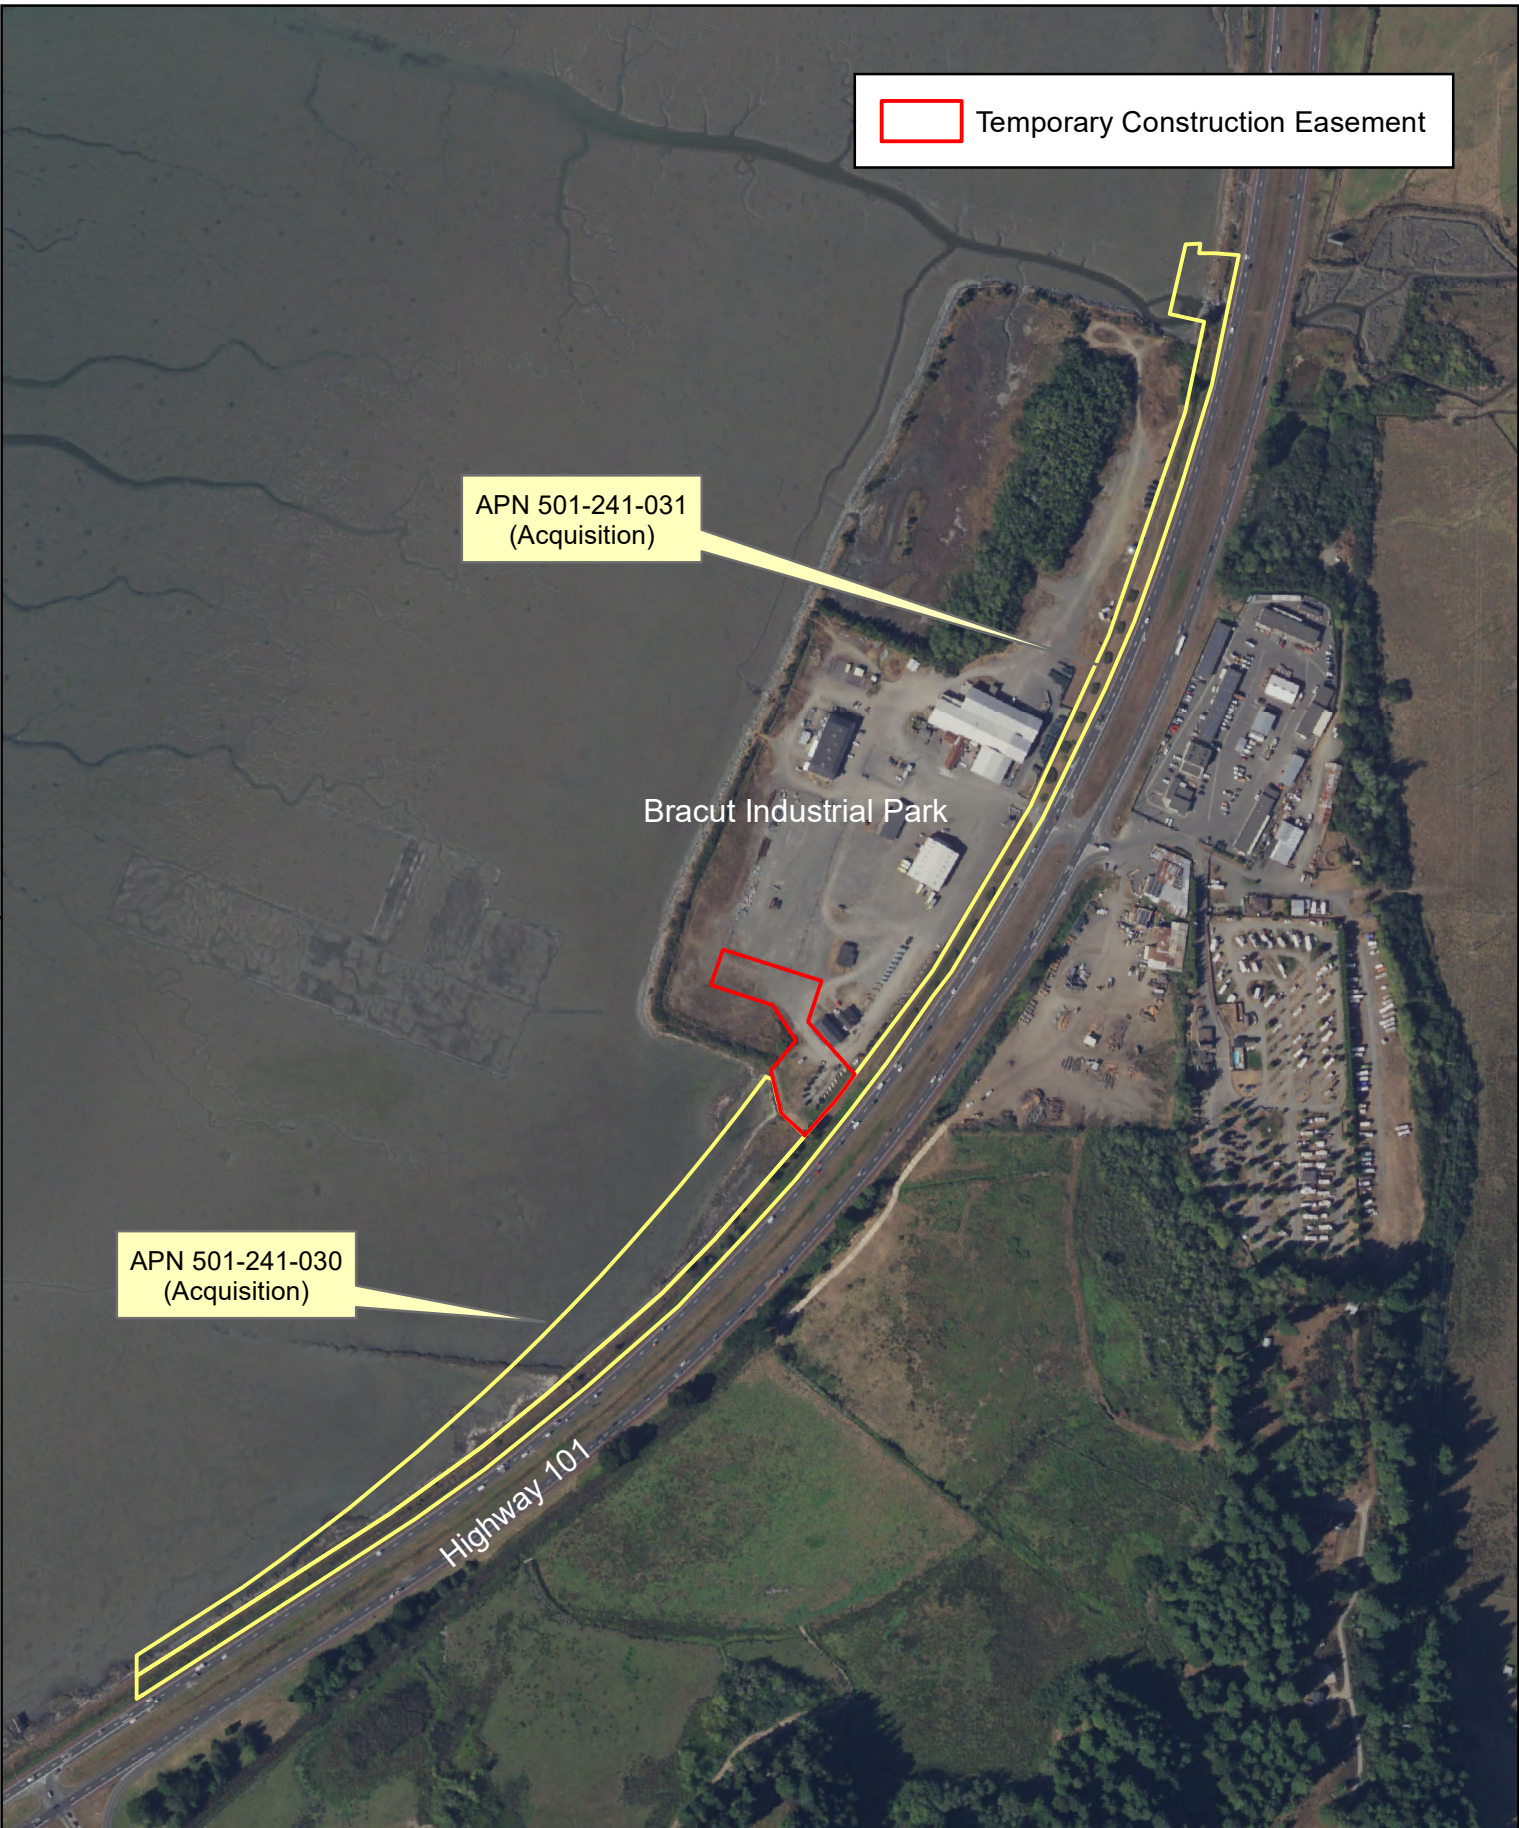

Property Interests for Humboldt Bay Trail South

ATTACHMENT 1

 Temporary Construction Easement

APN 501-241-031
(Acquisition)

Bracut Industrial Park

APN 501-241-030
(Acquisition)

Highway 101

Property Interests for Humboldt Bay Trail South

ATTACHMENT 1

 Project: Humboldt Bay Trail South
Imagery Date: July 24, 2019
Map Date: November 17, 2021
Humboldt County Public Works

MAP 2

 Temporary Construction Easement

APN 404-141-004
(Permanent Easement)

APN 017-081-001
(Permanent Easement)

Brainard Mill Site

Highway 101

Property Interests for Humboldt Bay Trail South

ATTACHMENT 1

Project: Humboldt Bay Trail South
Imagery Date: July 24, 2019
Map Date: November 17, 2021
Humboldt County Public Works