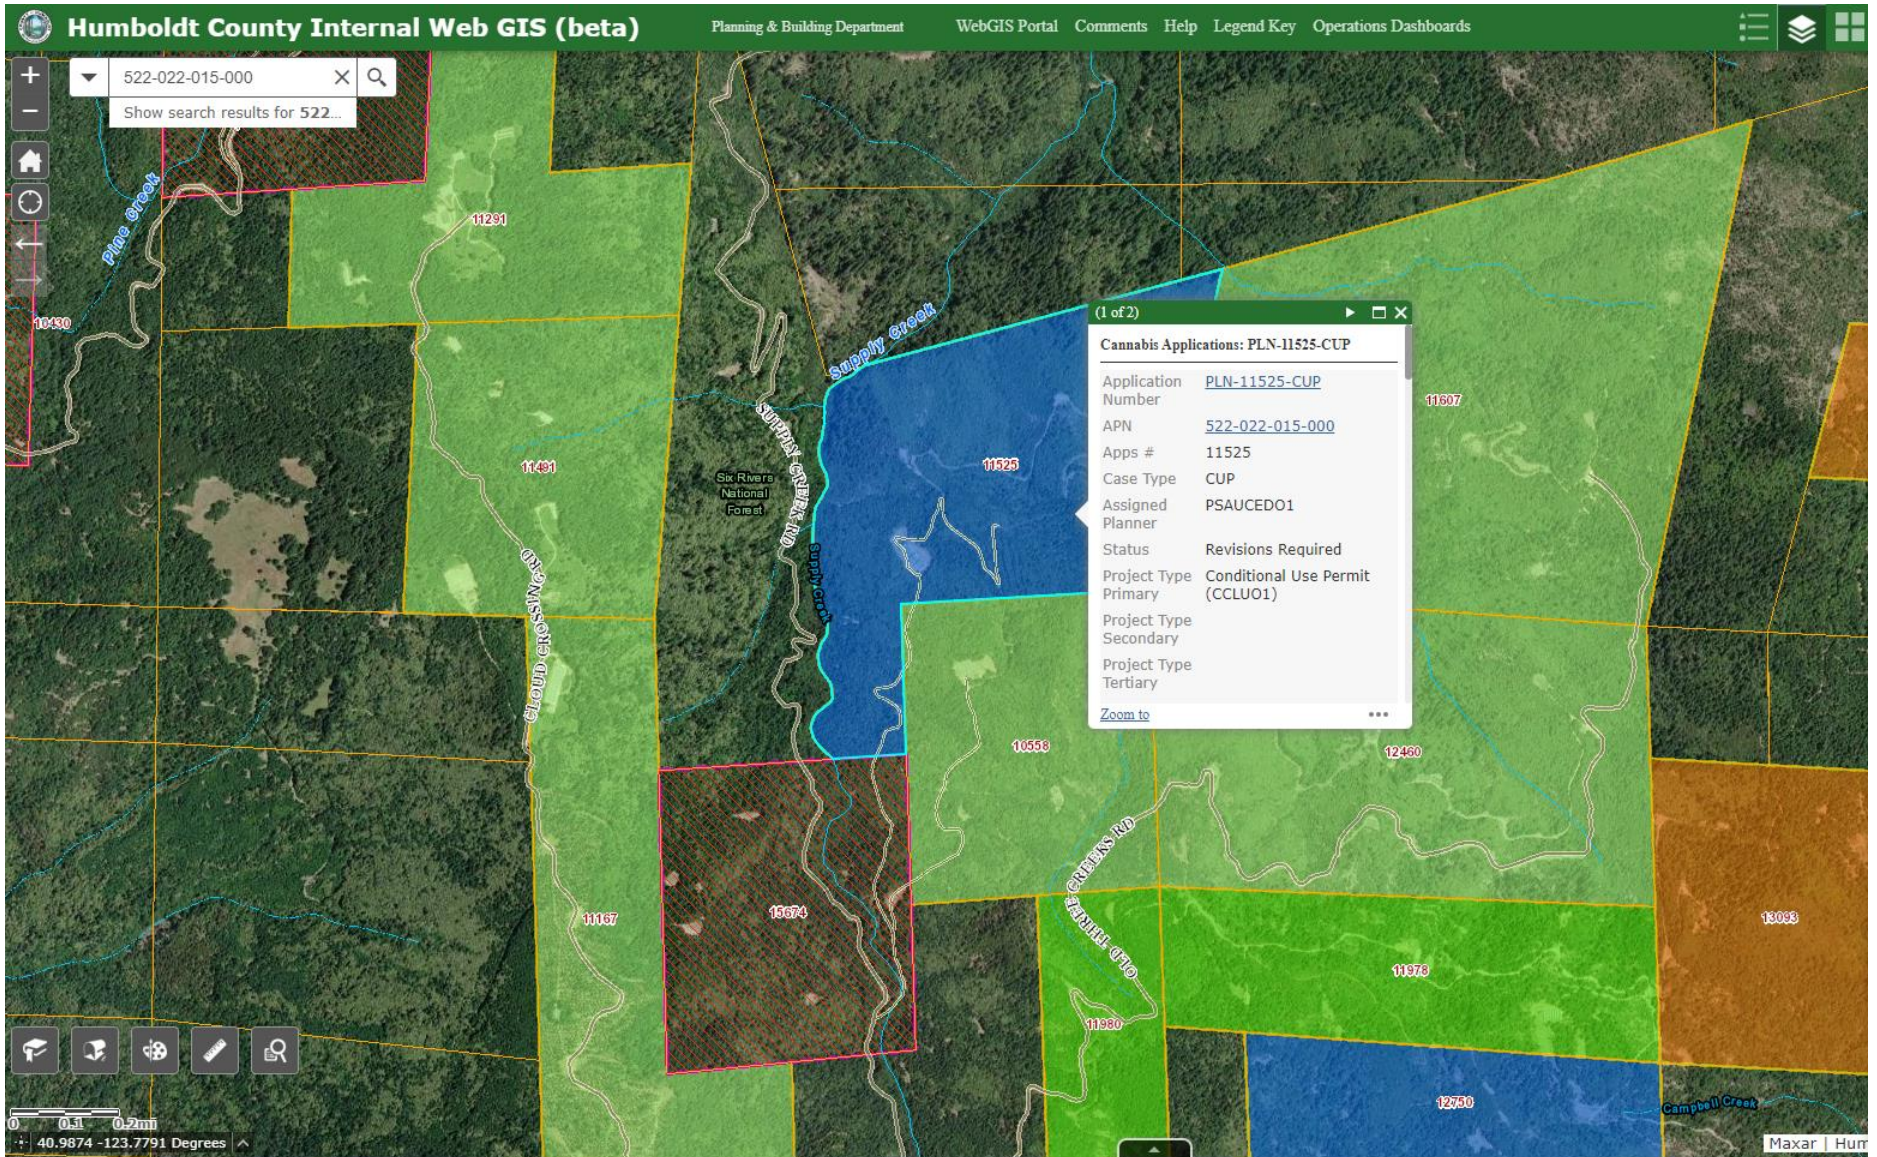

Aerial Site History
APN 522-022-015-000; PLN-11525

Parcel Boundaries and Cultivation Site Reference Map

Aerial Site History APN 522-022-015-000; PLN-11525

2023 GPS: 40.987185, -123.747315

May 19, 2023

Aerial Site History APN 522-022-015-000; PLN-11525

2023 GPS: 40.987185, -123.747315

June 28, 2023

Aerial Site History APN 522-022-015-000; PLN-11525

2023 GPS: 40.987185, -123.747315

August 27, 2023