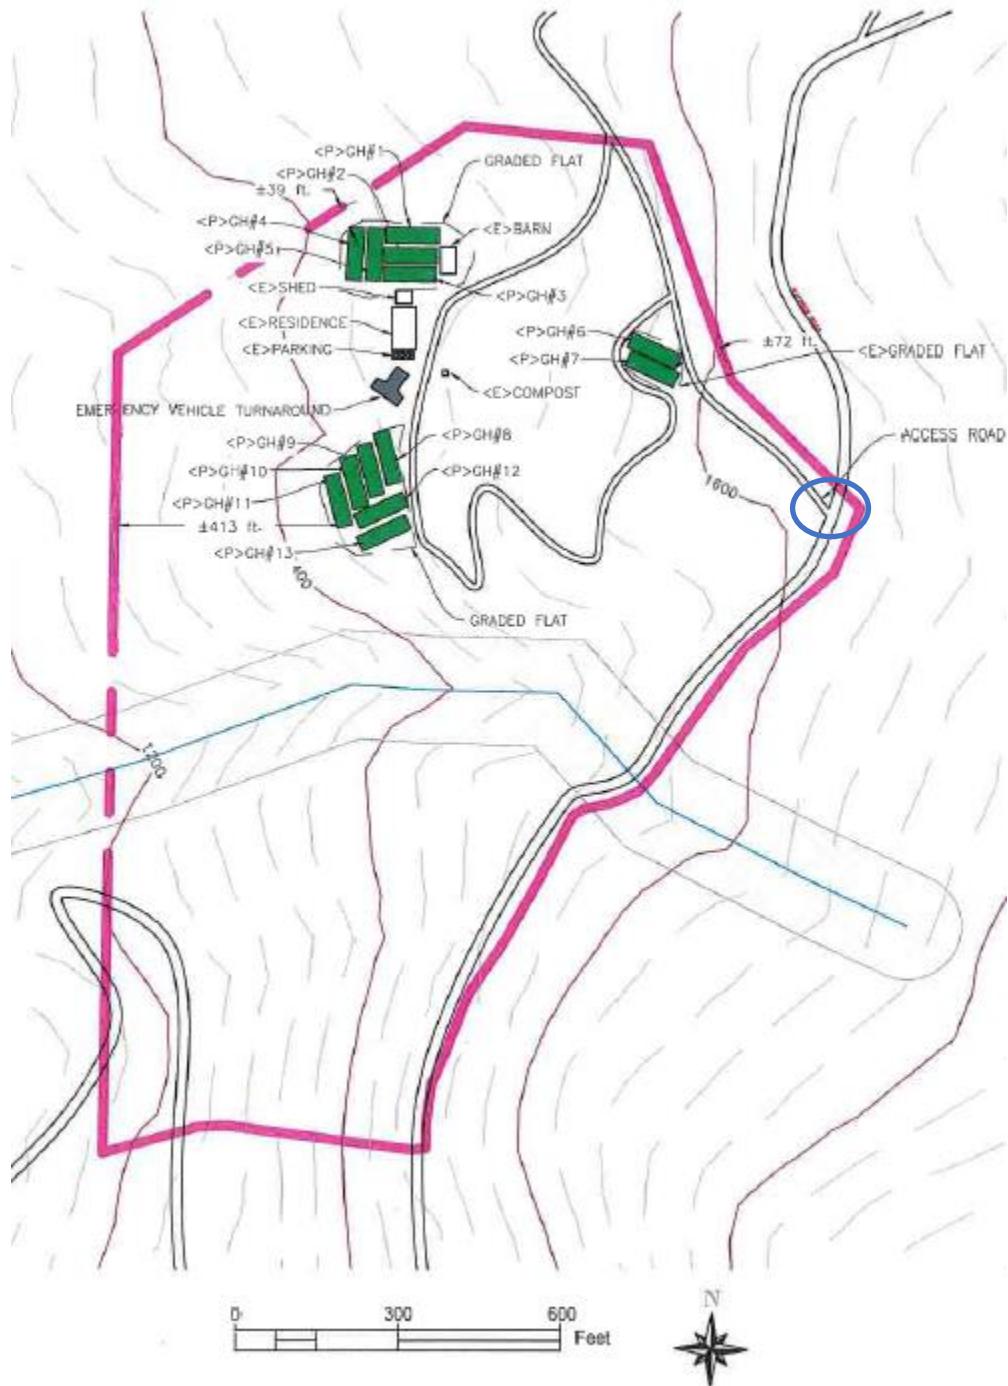

Site Plan. Blue circle is entry to property

Property entrance before posting Notice

Property entrance with Notices posted (circled in red)

Close-up of Notice posted right of gate

Close-up of Notice posted left of gate