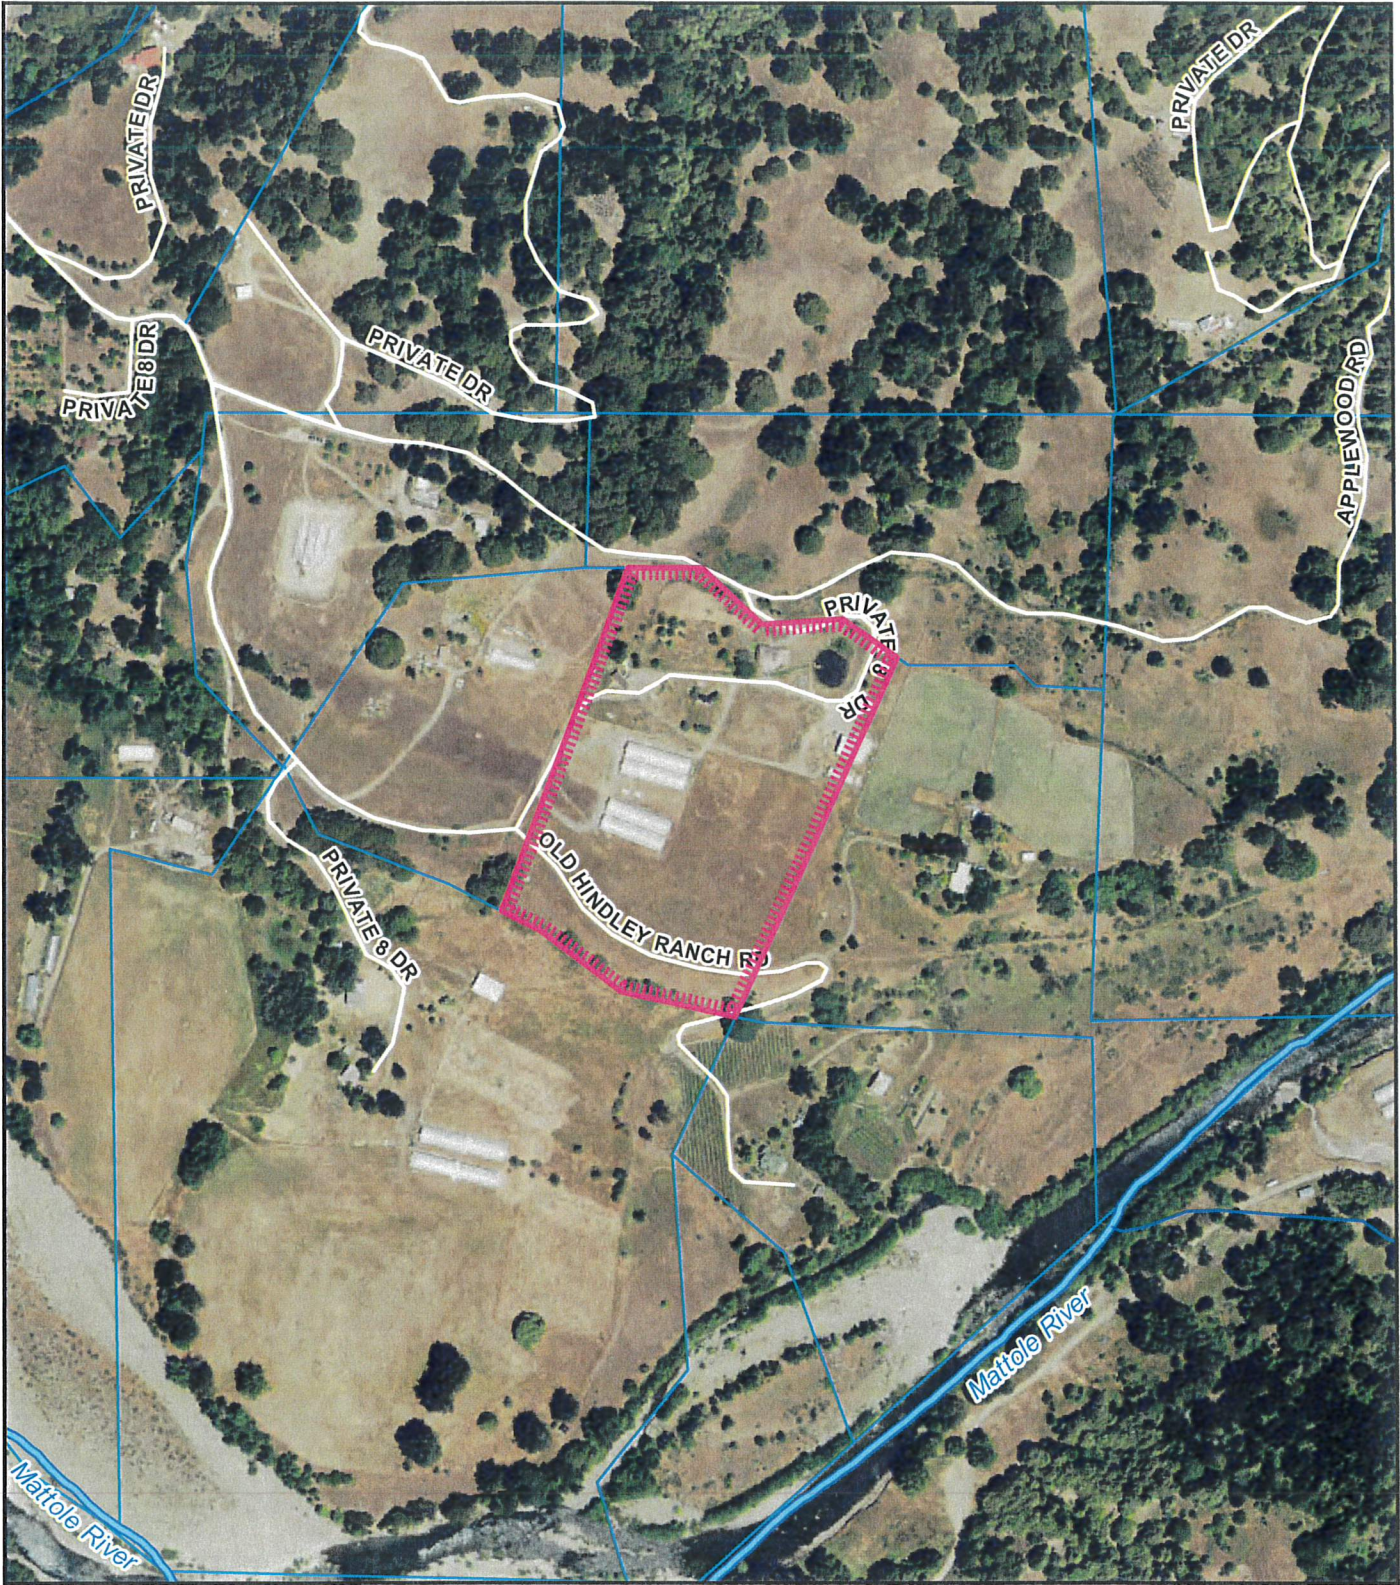

**ATTACHMENT 2**

**Location Maps**

Project Area = 

**TOPO MAP**  
**PROPOSED XOTIC FLAVORZ LLC**  
**HONEYDEW AREA**  
**PLN-2022-17861**  
**APN: 107-272-007**  
**T03S R01E S6 HB&M (HONEYDEW)**

This map is intended for display purposes and should not be used for precise measurement or navigation. Data has not been completely checked for accuracy.

Project Area = 

**ZONING MAP  
 PROPOSED XOTIC FLAVORZ LLC  
 HONEYDEW AREA  
 PLN-2022-17861  
 APN: 107-272-007  
 T03S R01E S6 HB&M (HONEYDEW)**

This map is intended for display purposes and should not be used for precise measurement or navigation. Data has not been completely checked for accuracy.

Project Area = 

**AERIAL MAP  
PROPOSED XOTIC FLAVORZ LLC  
HONEYDEW AREA  
PLN-2022-17861  
APN: 107-272-007  
T03S R01E S6 HB&M (HONEYDEW)**

This map is intended for display purposes and should not be used for precise measurement or navigation. Data has not been completely checked for accuracy.