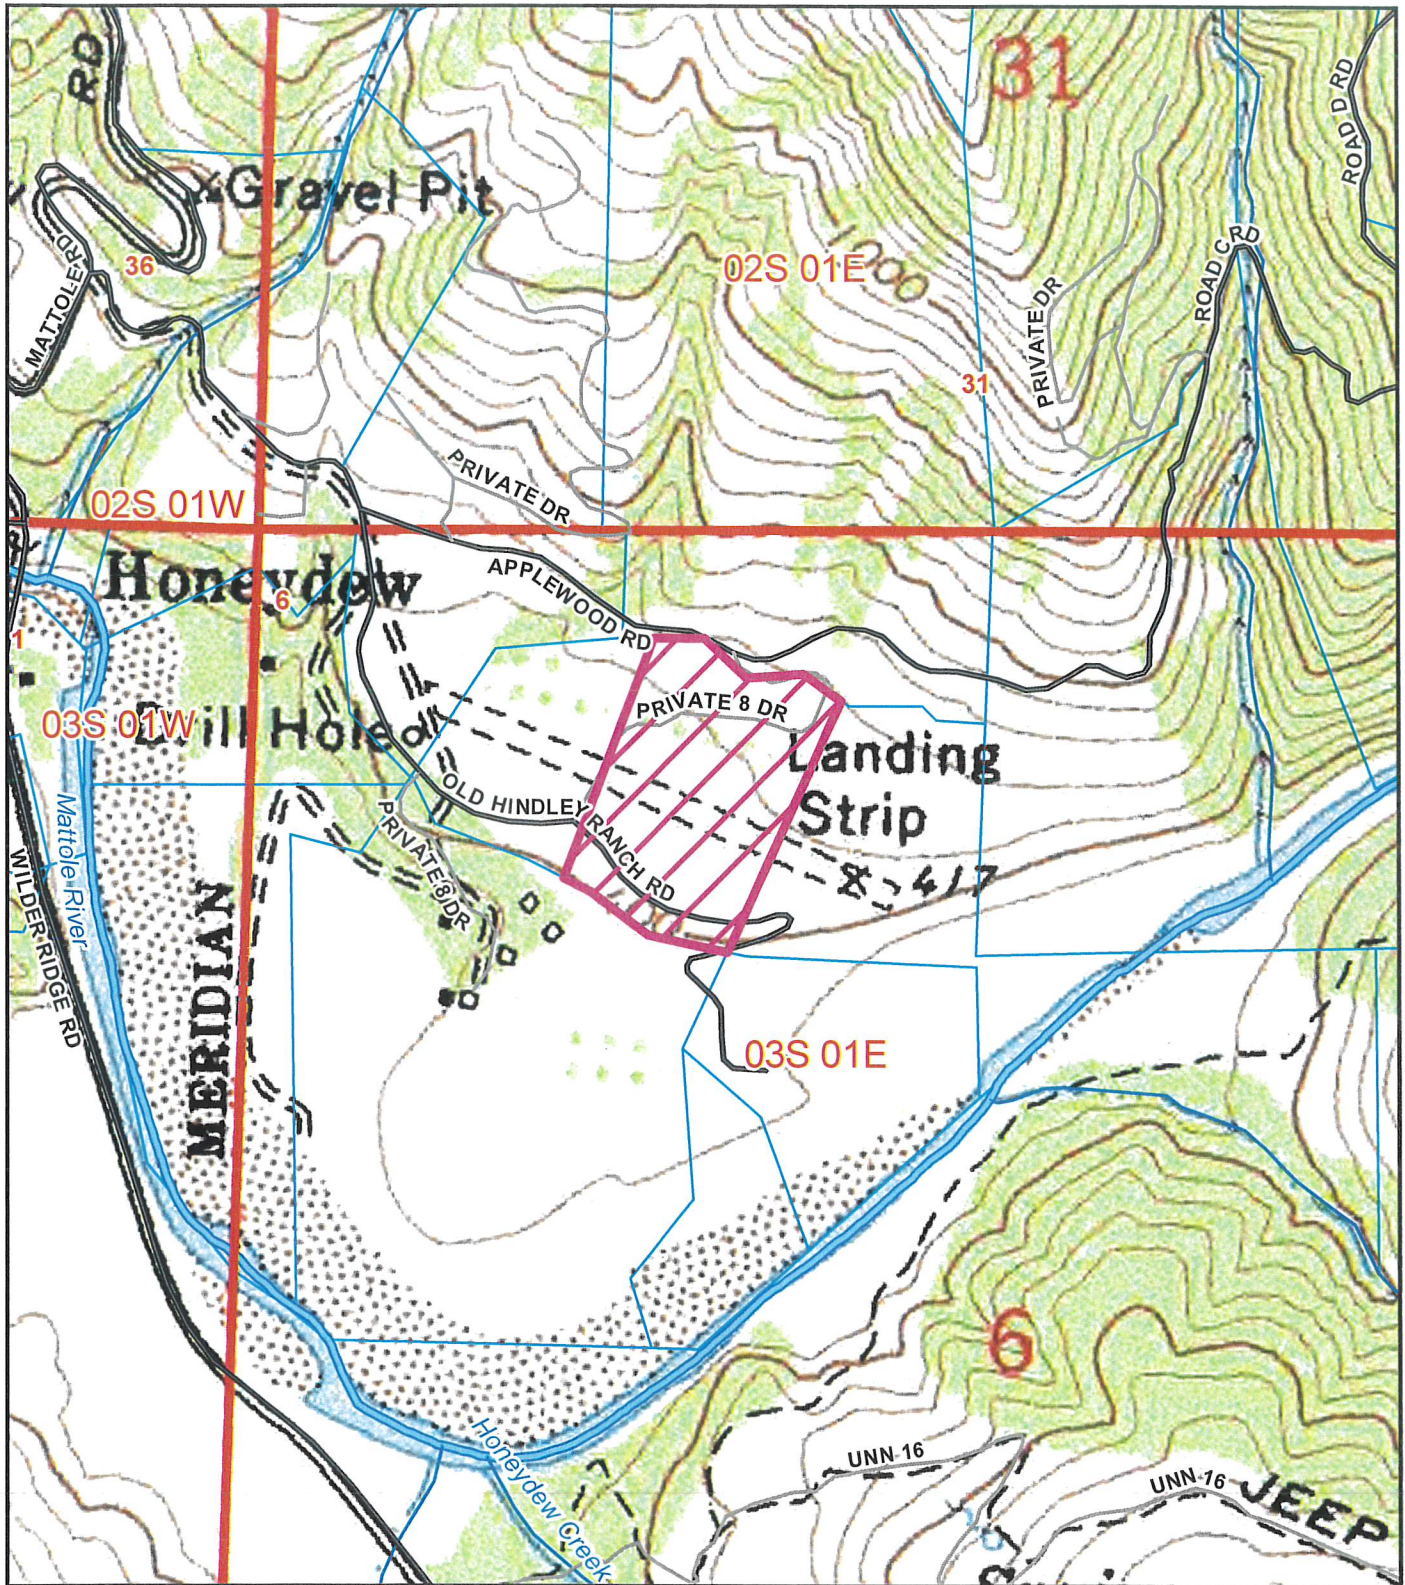

**ATTACHMENT 2**

**Location Maps**

Project Area = 

**TOPO MAP**  
**PROPOSED XOTIC FLAVORZ LLC**  
**HONEYDEW AREA**  
**PLN-2022-17861**  
**APN: 107-272-007**  
**T03S R01E S6 HB&M (HONEYDEW)**

This map is intended for display purposes and should not be used for precise measurement or navigation. Data has not been completely checked for accuracy.

Project Area = 

**ZONING MAP  
 PROPOSED XOTIC FLAVORZ LLC  
 HONEYDEW AREA  
 PLN-2022-17861  
 APN: 107-272-007  
 T03S R01E S6 HB&M (HONEYDEW)**

This map is intended for display purposes and should not be used for precise measurement or navigation. Data has not been completely checked for accuracy.

Project Area = 

**AERIAL MAP  
PROPOSED XOTIC FLAVORZ LLC  
HONEYDEW AREA  
PLN-2022-17861  
APN: 107-272-007  
T03S R01E S6 HB&M (HONEYDEW)**

This map is intended for display purposes and should not be used for precise measurement or navigation. Data has not been completely checked for accuracy.