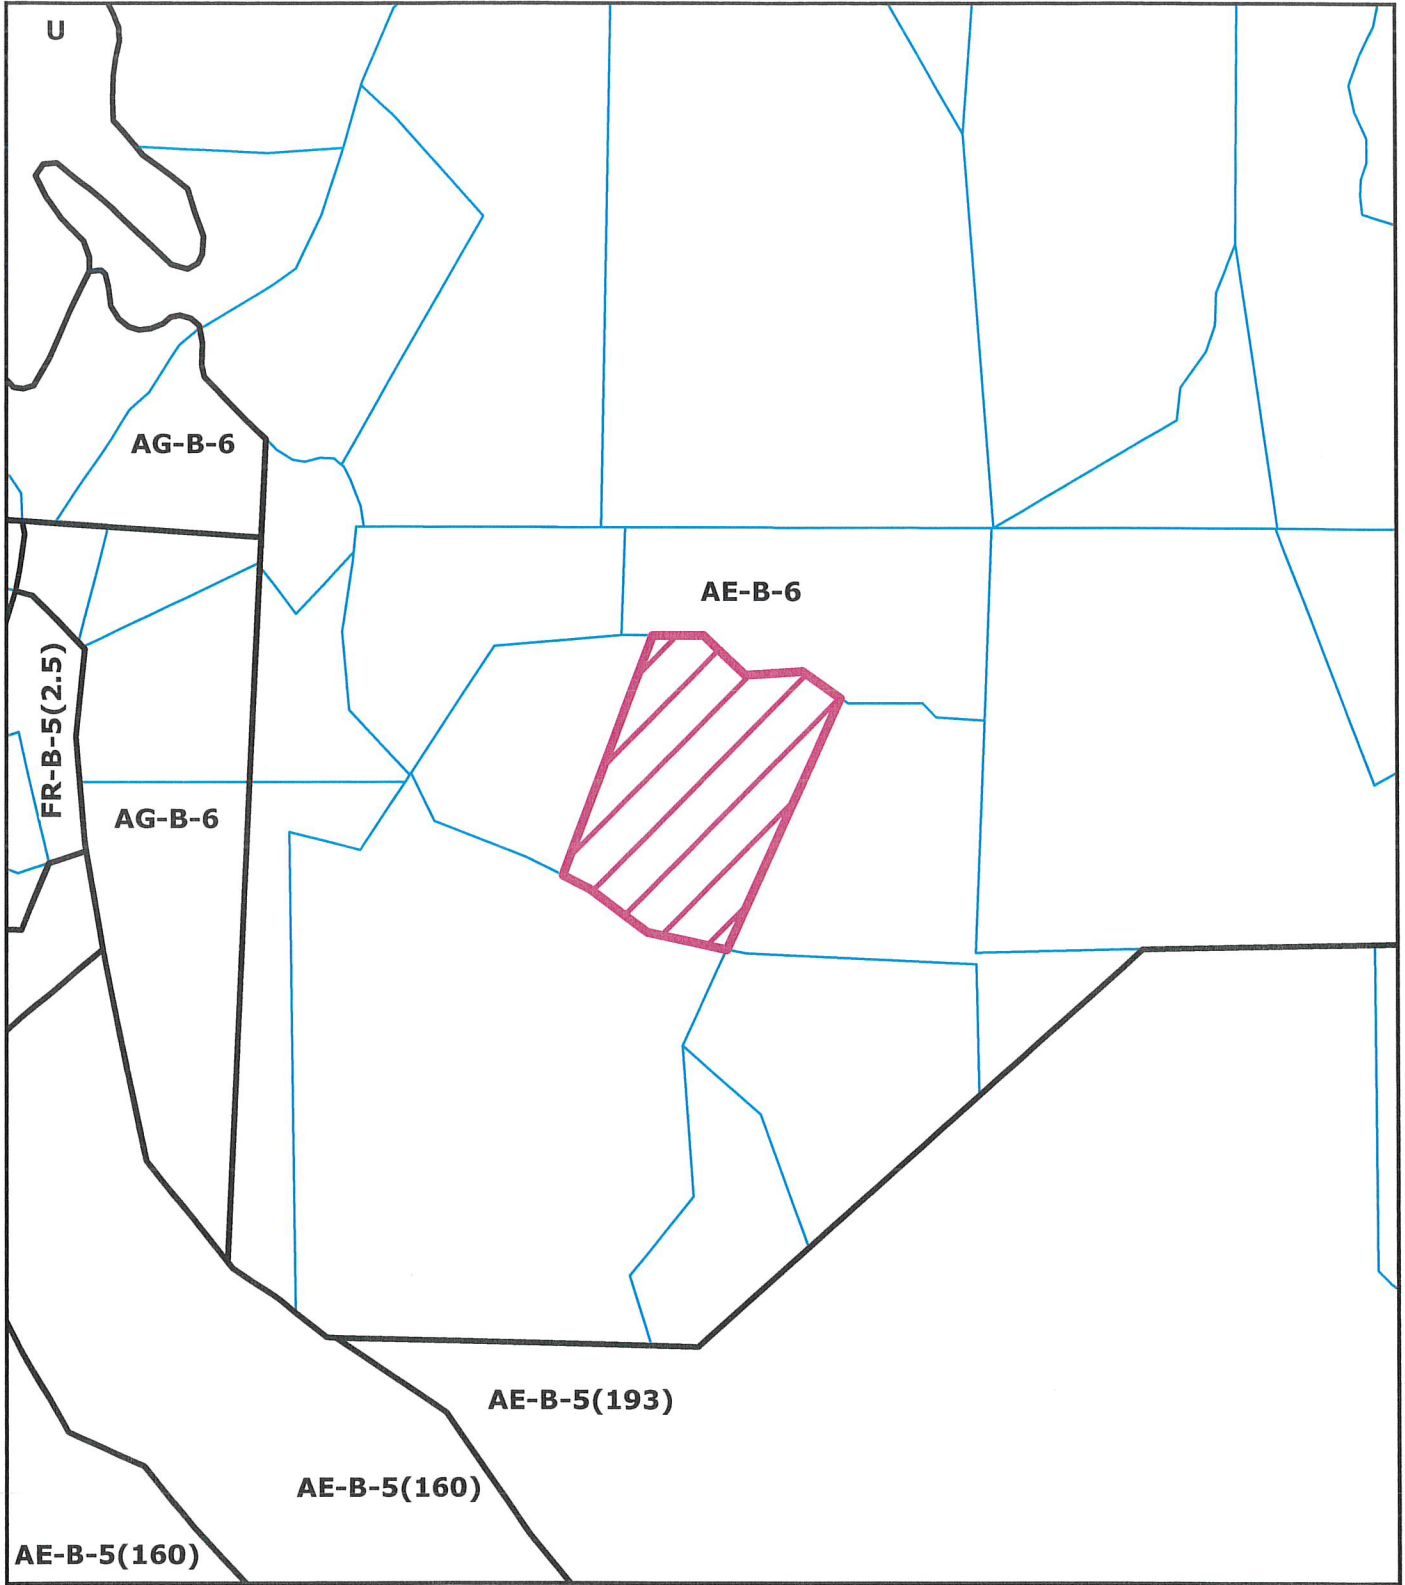

**ATTACHMENT 2**

**Location Maps**

Project Area = 

**TOPO MAP**  
**PROPOSED XOTIC FLAVORZ LLC**  
**HONEYDEW AREA**  
**PLN-2022-17861**  
**APN: 107-272-007**  
**T03S R01E S6 HB&M (HONEYDEW)**

This map is intended for display purposes and should not be used for precise measurement or navigation. Data has not been completely checked for accuracy.

Project Area = 

**ZONING MAP  
 PROPOSED XOTIC FLAVORZ LLC  
 HONEYDEW AREA  
 PLN-2022-17861  
 APN: 107-272-007  
 T03S R01E S6 HB&M (HONEYDEW)**

This map is intended for display purposes and should not be used for precise measurement or navigation. Data has not been completely checked for accuracy.

Project Area = 

**AERIAL MAP  
PROPOSED XOTIC FLAVORZ LLC  
HONEYDEW AREA  
PLN-2022-17861  
APN: 107-272-007  
T03S R01E S6 HB&M (HONEYDEW)**

This map is intended for display purposes and should not be used for precise measurement or navigation. Data has not been completely checked for accuracy.