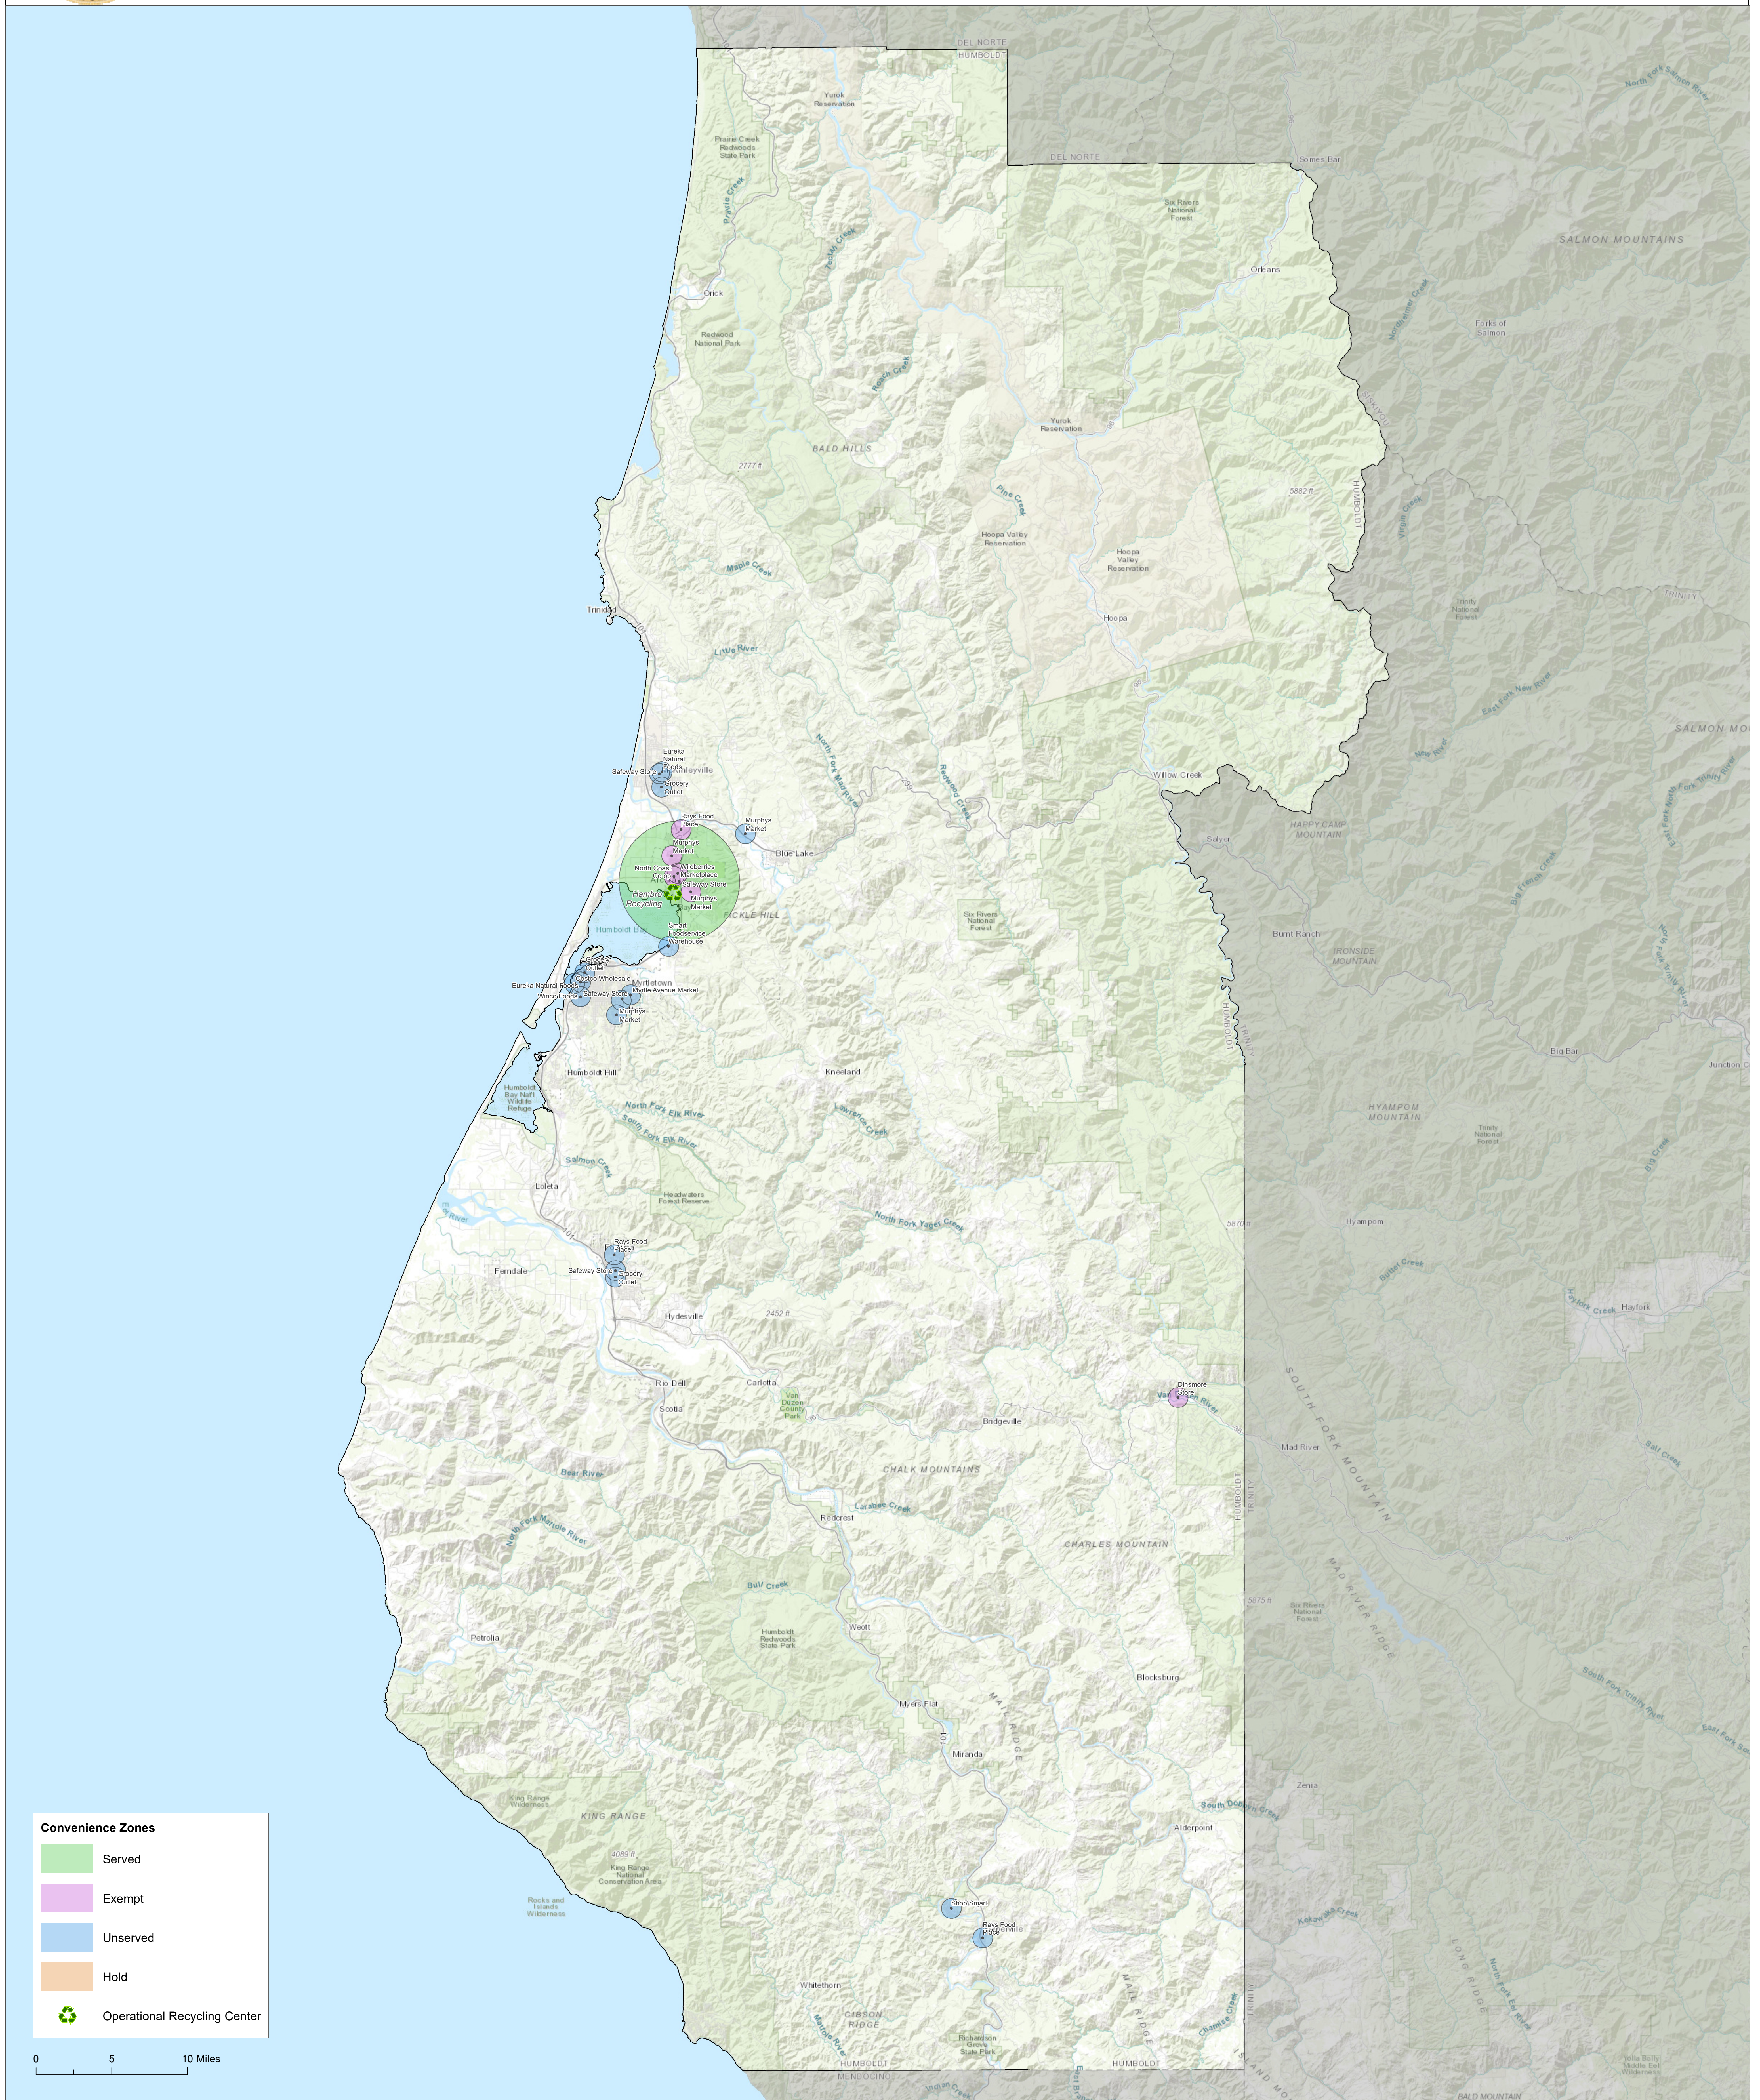

Humboldt County

The recycling information within this map may change without notice. The California Department of Resources Recycling and Recovery makes no warranties, whether expressed or implied, as to the suitability of the product for any particular purpose. Any use of this information is at the users own risk. Base map provided by ESRI. © California Department of Resources Recycling and Recovery 2023

Northern Humboldt County

Convenience Zones

- Served
- Exempt
- Unserved
- Hold
- ♻️ Operational Recycling Center

The recycling information within this map may change without notice. The California Department of Resources Recycling and Recovery makes no warranties, whether expressed or implied, as to the suitability of the product for any particular purpose. Any use of this information is at the users own risk. Base map provided by ESRI. © California Department of Resources Recycling and Recovery 2023