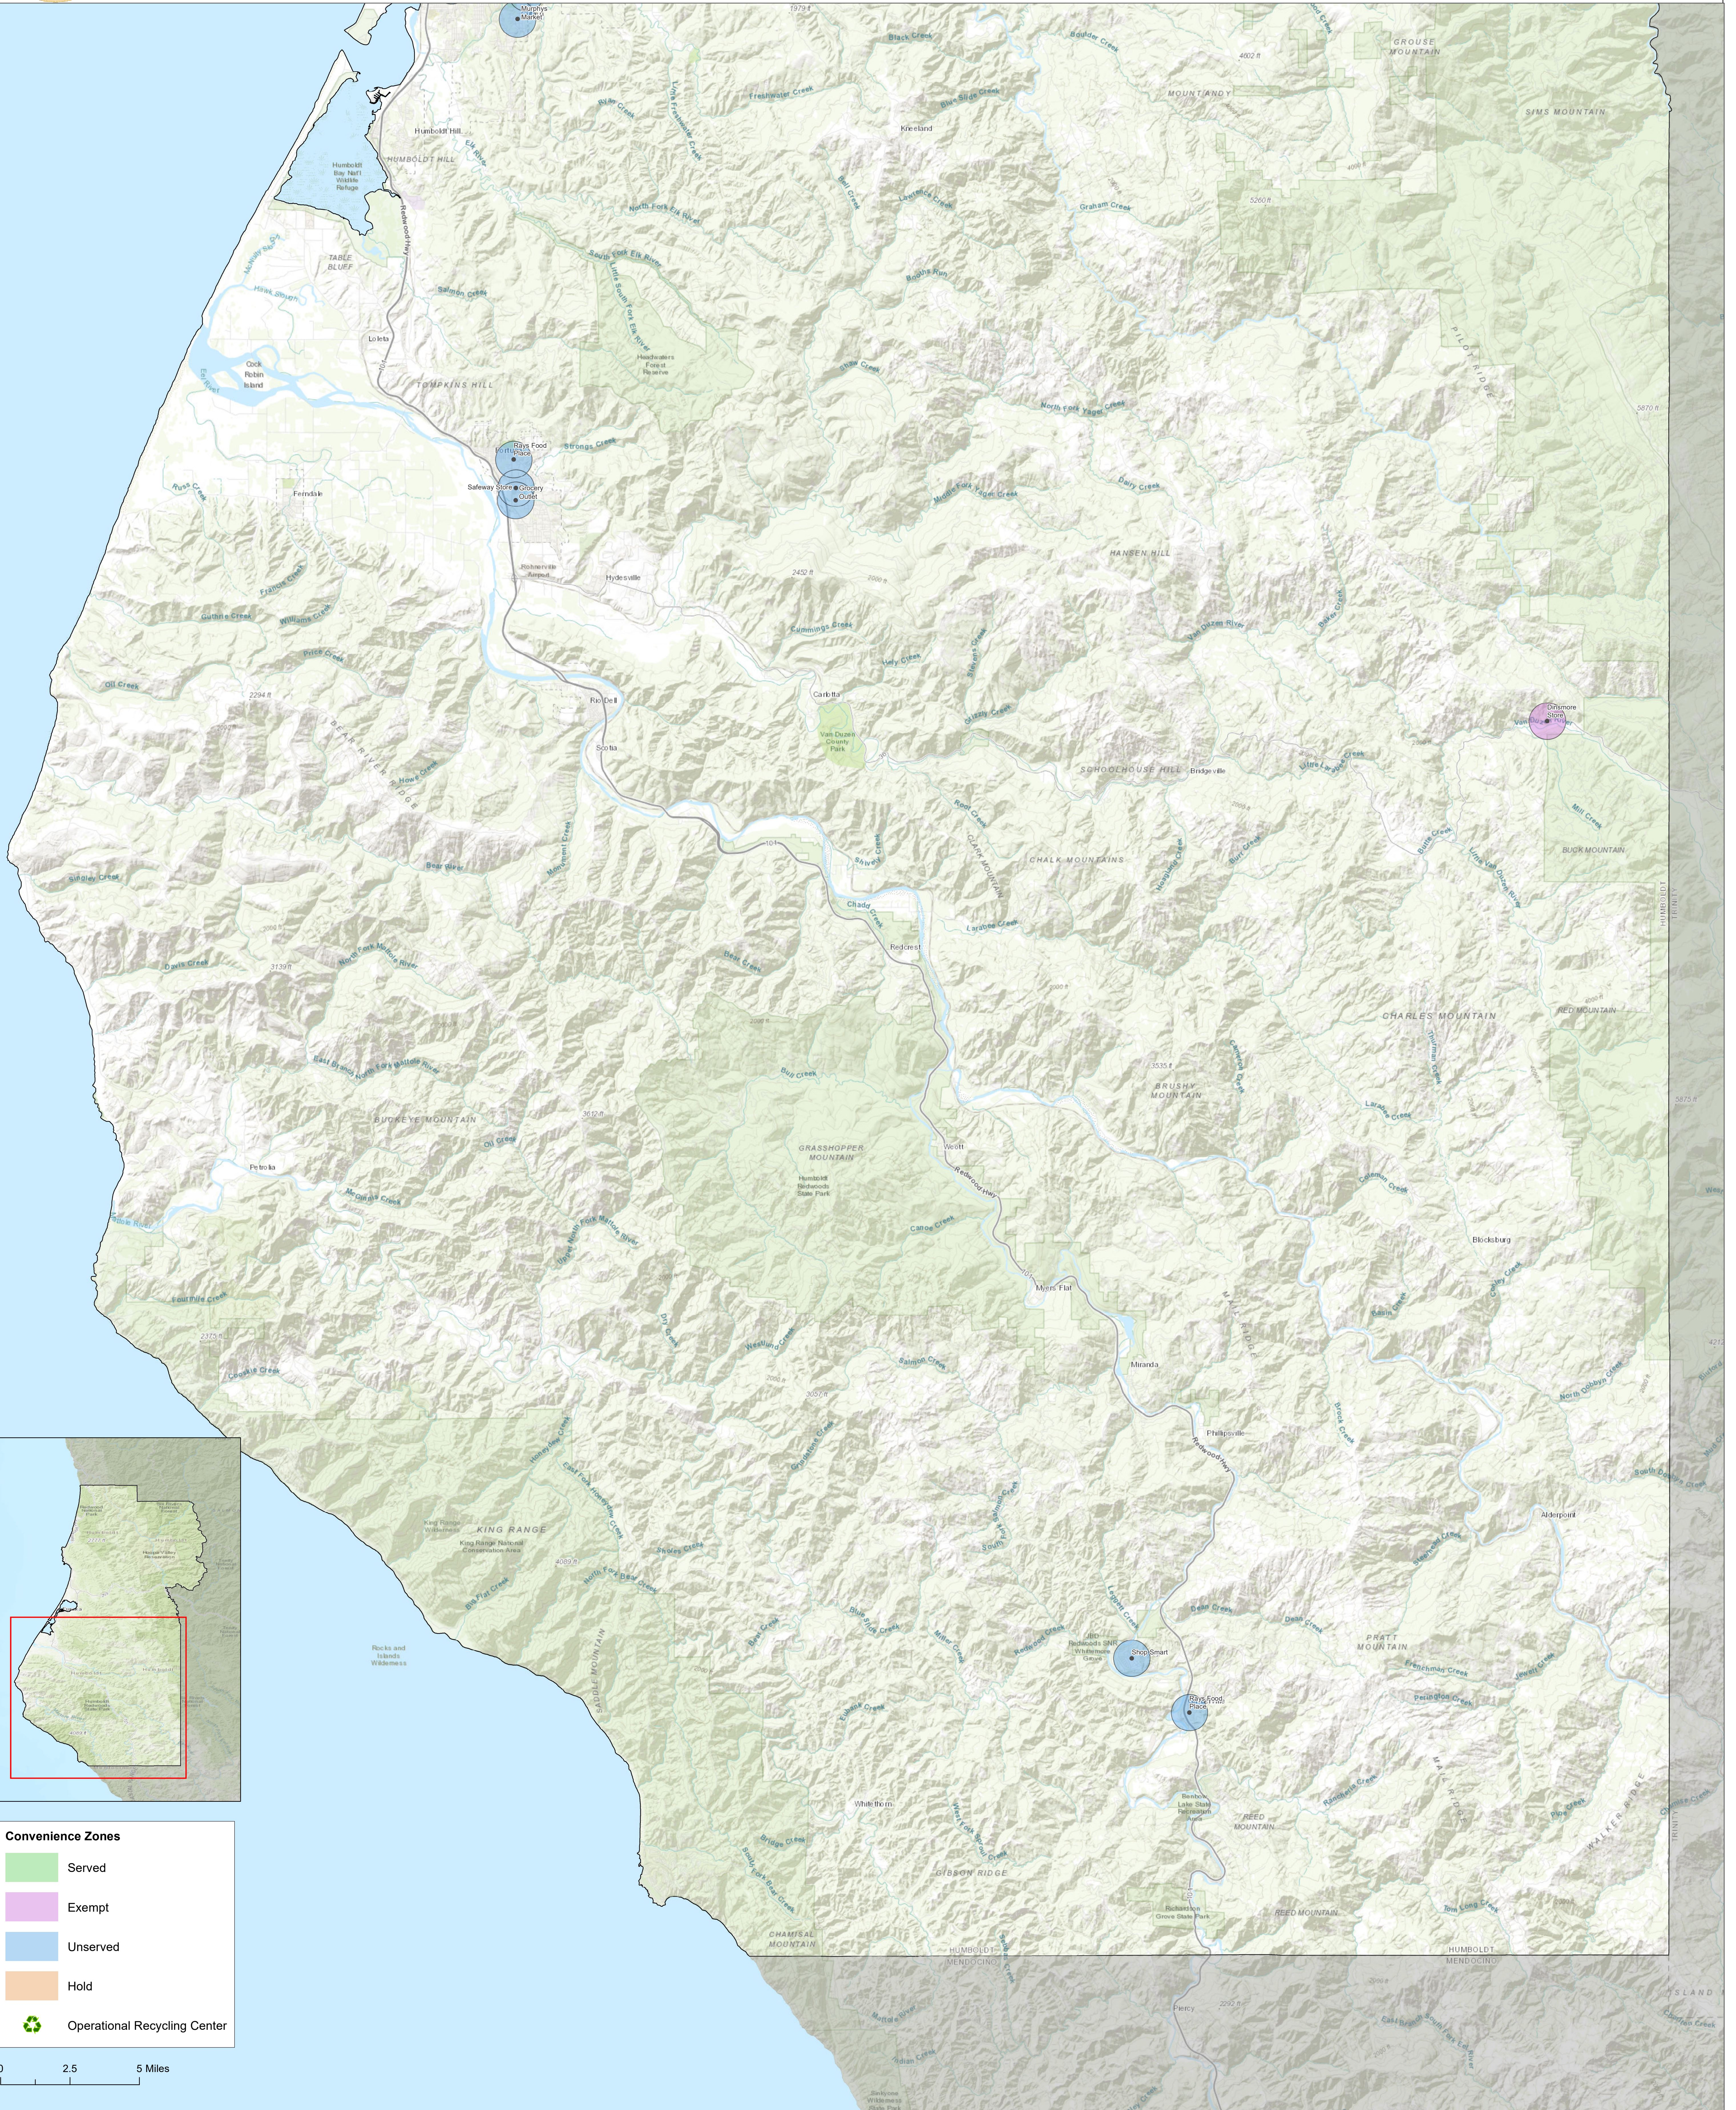

Southern Humboldt County

Convenience Zones

- Served
- Exempt
- Unserviced
- Hold
- Operational Recycling Center

The recycling information within this map may change without notice. The California Department of Resources Recycling and Recovery makes no warranties, whether expressed or implied, as to the suitability of the product for any particular purpose. Any use of this information is at the users own risk. Base map provided by ESRI. © California Department of Resources Recycling and Recovery 2023