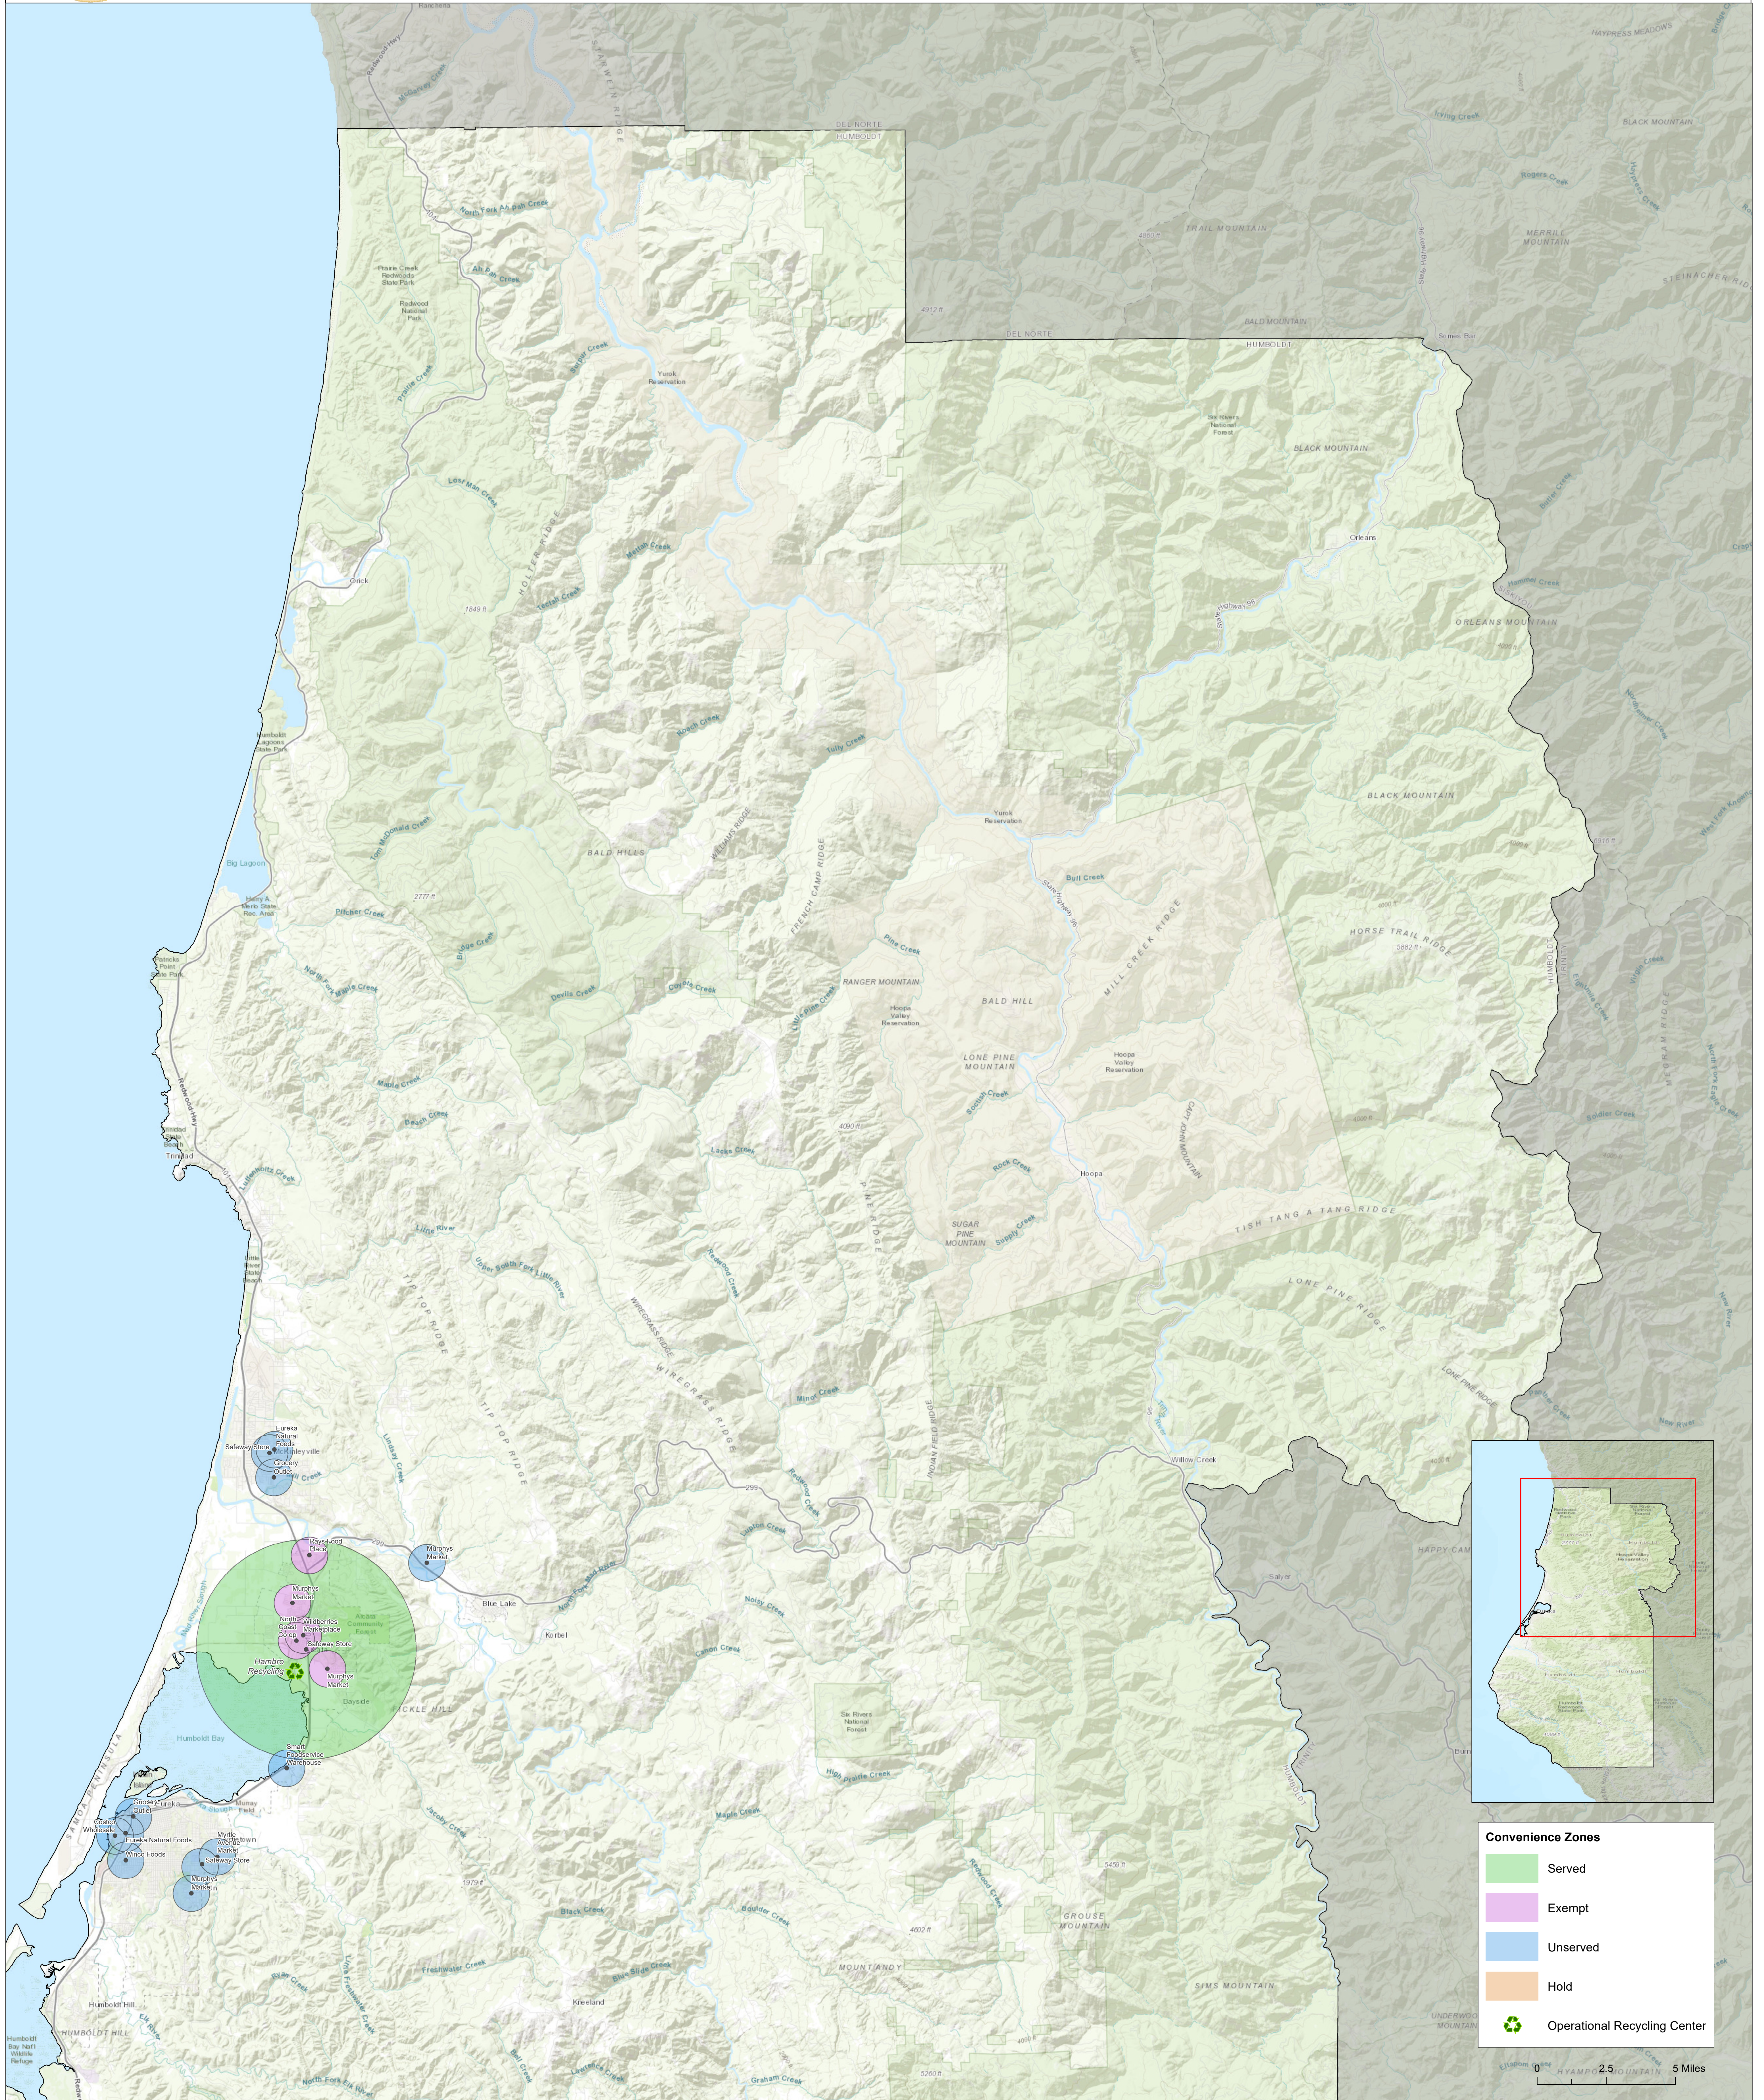

Humboldt County

The recycling information within this map may change without notice. The California Department of Resources Recycling and Recovery makes no warranties, whether expressed or implied, as to the suitability of the product for any particular purpose. Any use of this information is at the users own risk. Base map provided by ESRI. © California Department of Resources Recycling and Recovery 2023

Northern Humboldt County

Convenience Zones

- Served
- Exempt
- Unserved
- Hold
- ♻️ Operational Recycling Center

The recycling information within this map may change without notice. The California Department of Resources Recycling and Recovery makes no warranties, whether expressed or implied, as to the suitability of the product for any particular purpose. Any use of this information is at the users own risk. Base map provided by ESRI. © California Department of Resources Recycling and Recovery 2023

Southern Humboldt County

Convenience Zones

- Served
- Exempt
- Unserviced
- Hold
- Operational Recycling Center

The recycling information within this map may change without notice. The California Department of Resources Recycling and Recovery makes no warranties, whether expressed or implied, as to the suitability of the product for any particular purpose. Any use of this information is at the users own risk. Base map provided by ESRI. © California Department of Resources Recycling and Recovery 2023