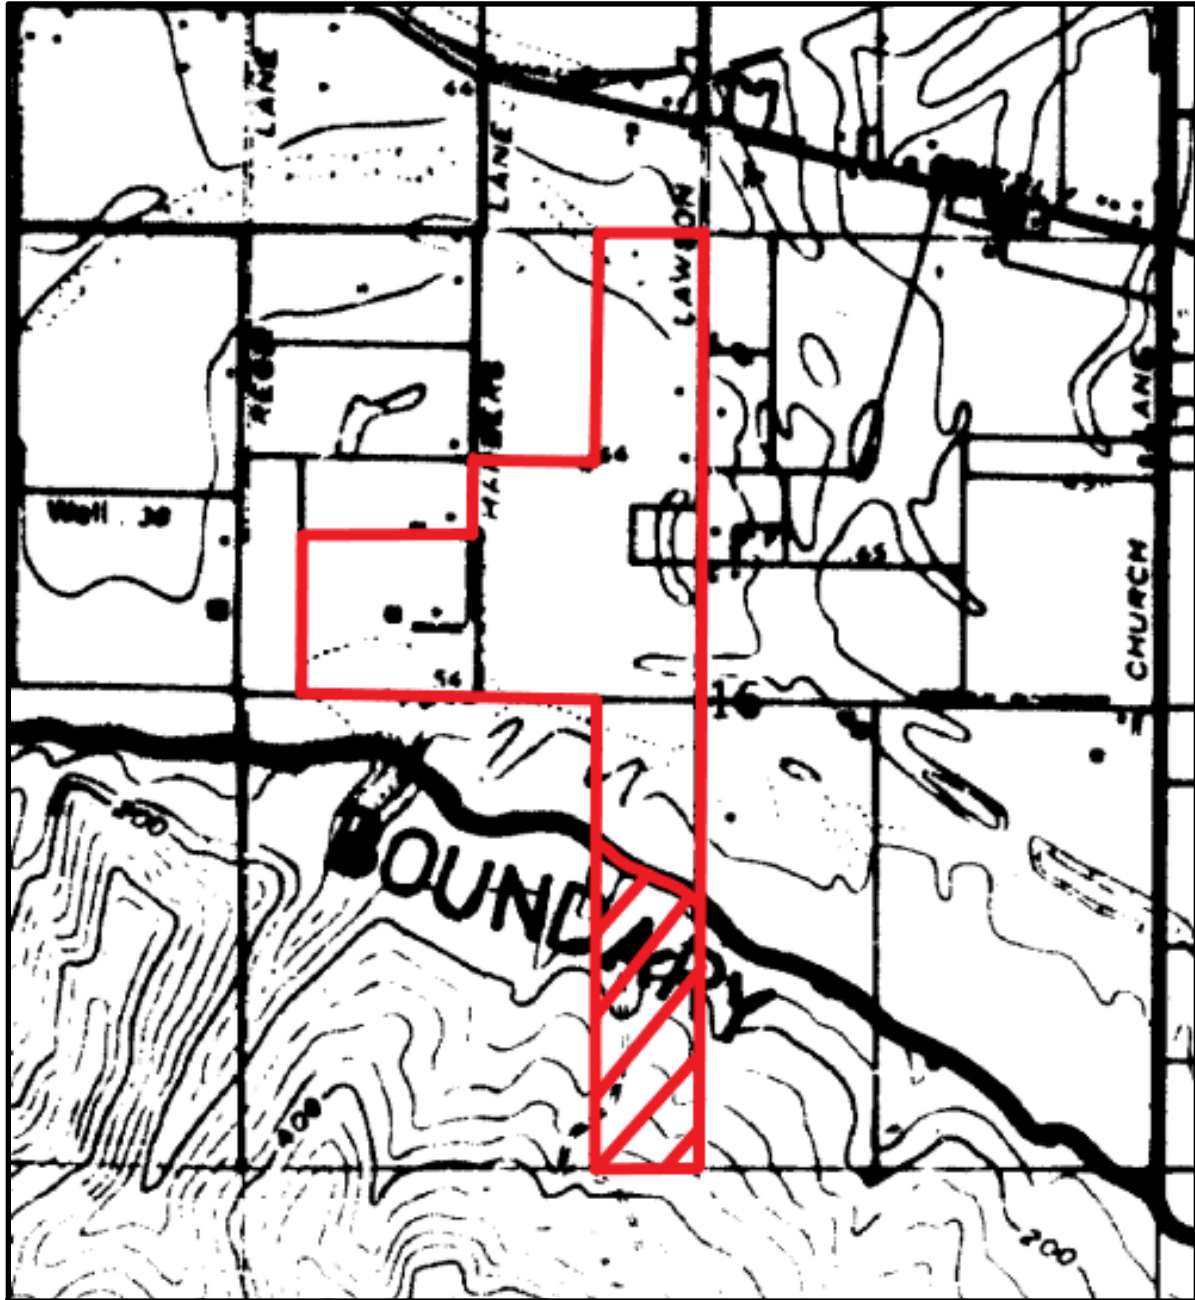

Exhibit A

Zoning Map

Project Site= 

Rezone= 

Proposed Hansen Agricultural Preserve &
Zone Reclassification Ferndale Area
AGP-22-___/ZR-22-___
APN(s): 106-101-006-000, 106-101-007-000,
106-101-008-000, 106-111-002-000

MAP NOT TO SCALE