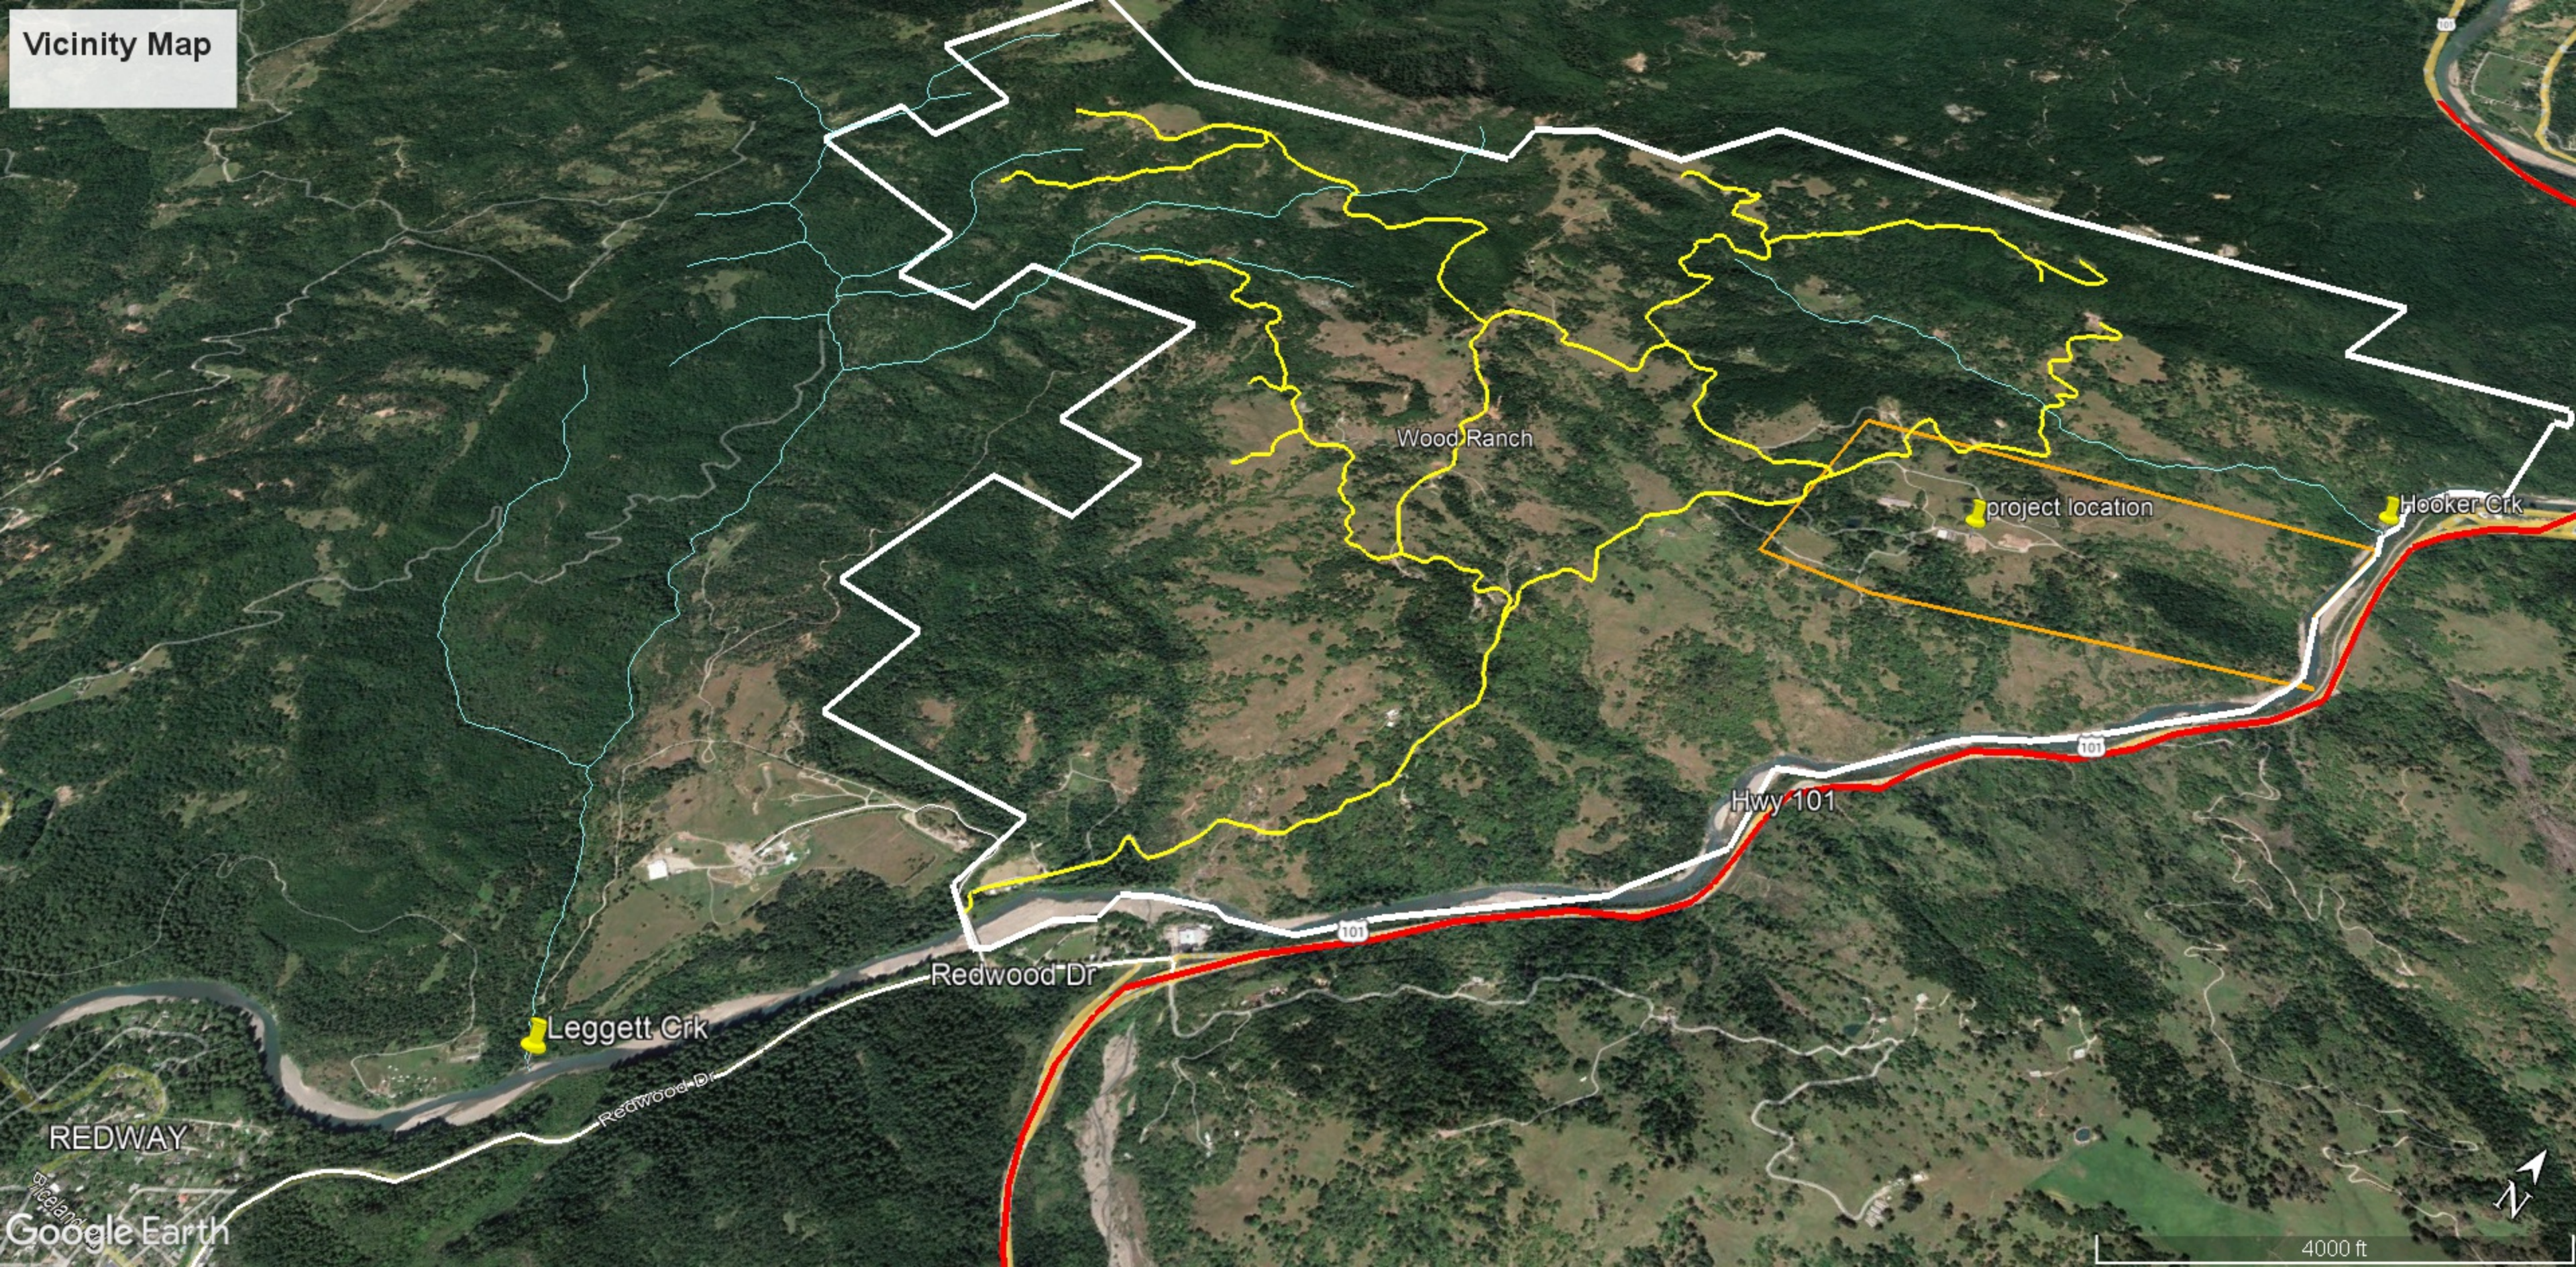

Vicinity Map

Wood Ranch

project location

Hooker Crk

Hwy 101

Redwood Dr

Leggett Crk

REDWAY