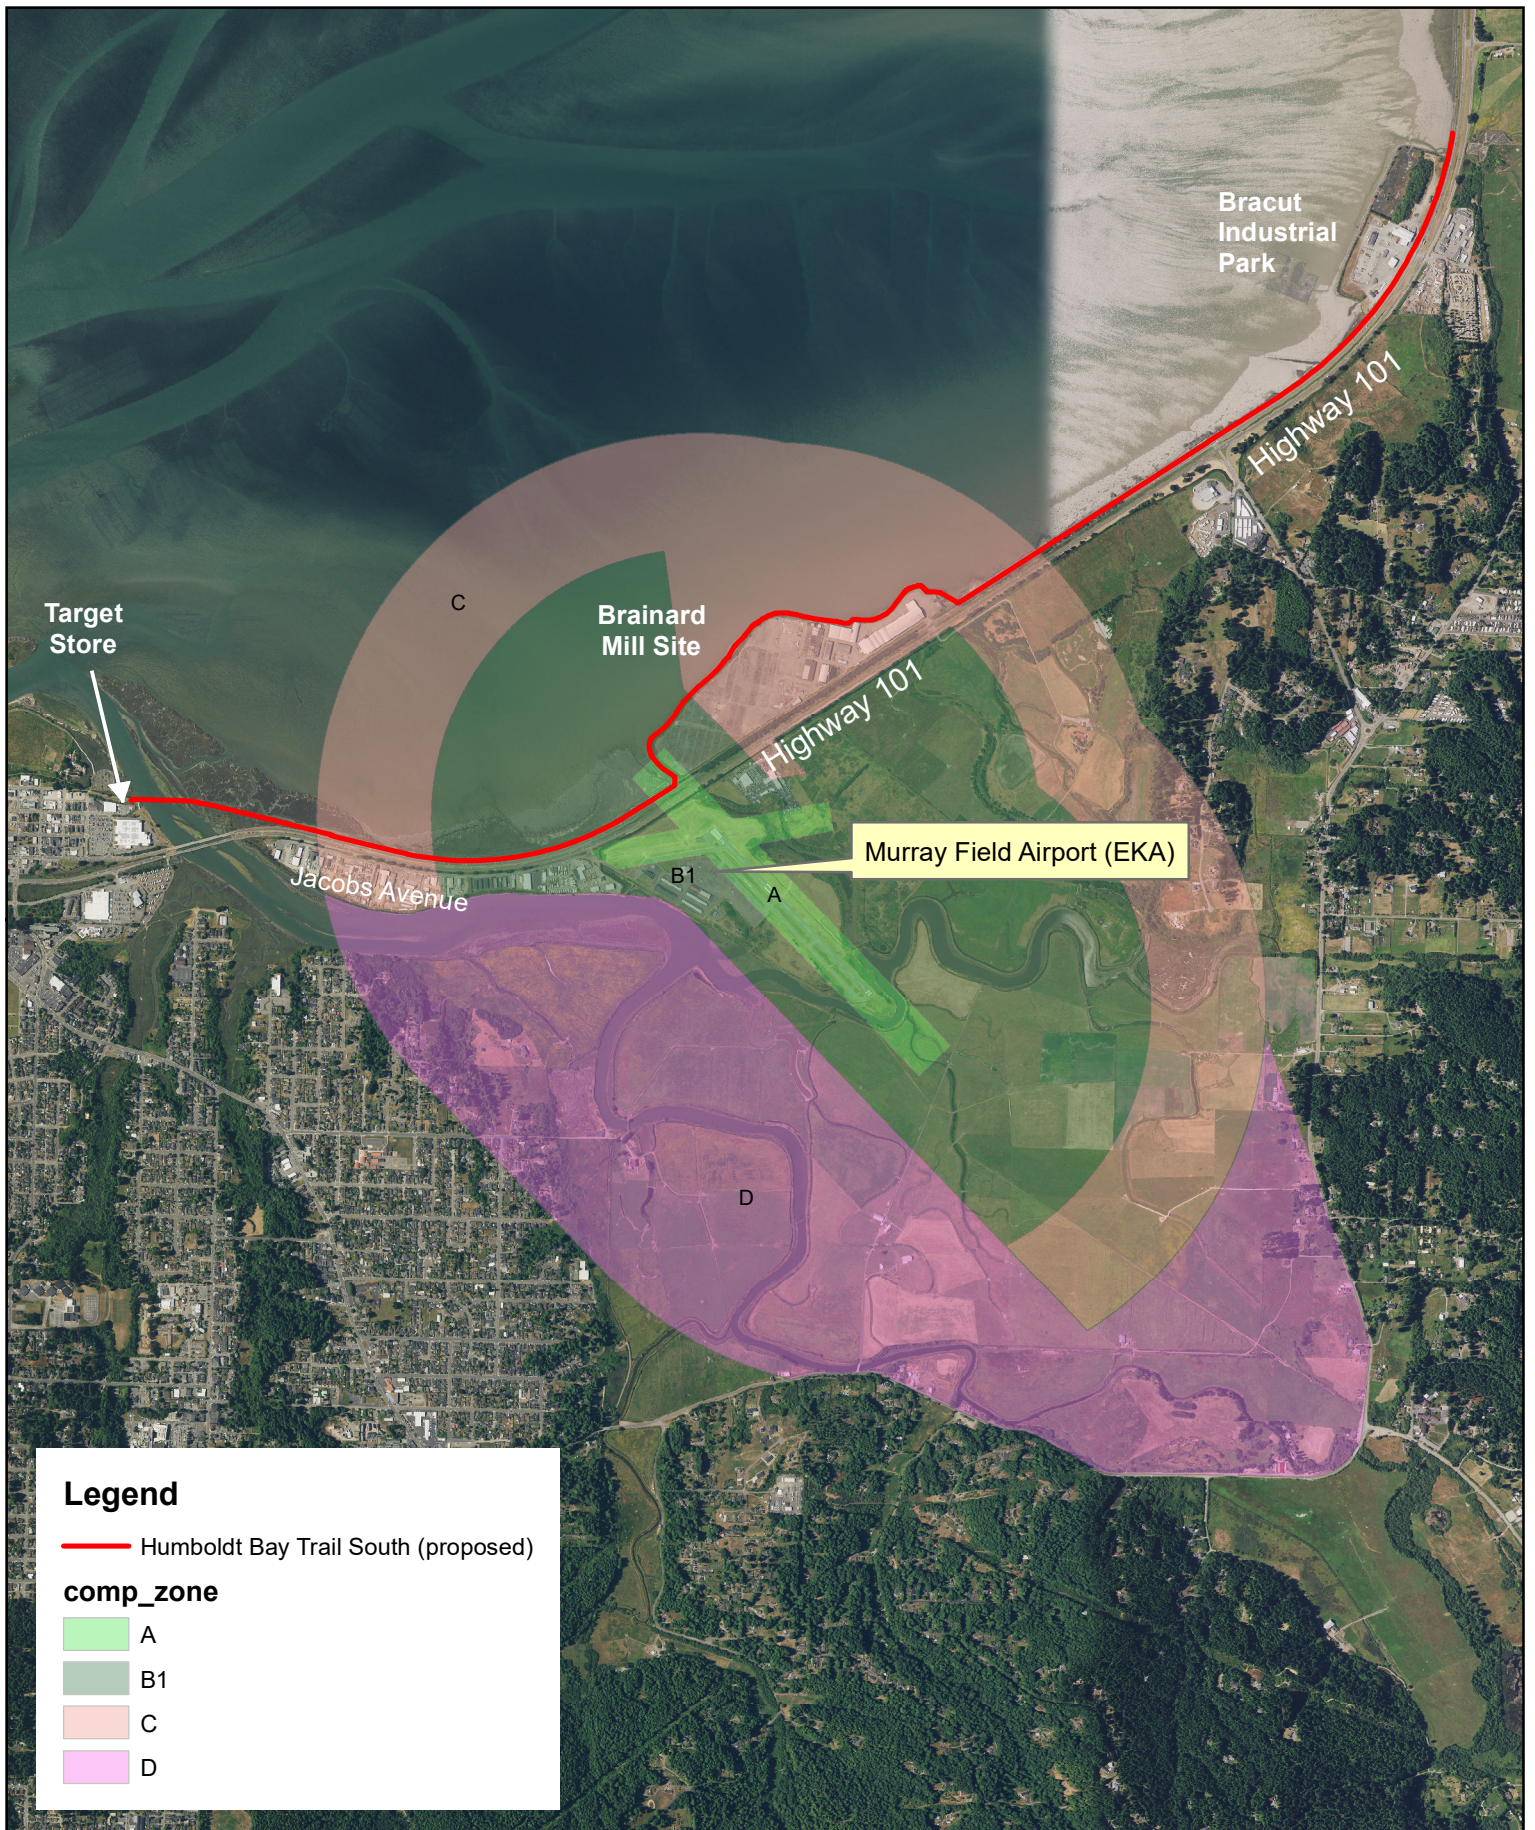

Humboldt Bay Trail South - Trail Alignment

Figure 1

Imagery: NAIP 2020
 Created: September 15, 2021
 Humboldt County Public Works

0 1,300 2,600
 Feet
 1:30,000

Legend

— Humboldt Bay Trail South (proposed)

comp_zone

- A
- B1
- C
- D

Airport Land Use Compatibility Zones (1993)

Figure 3

Legend

— Humboldt Bay Trail South (proposed)

comp_zone

- A
- B1
- C
- D

Airport Land Use Compatibility Zones (1993)

Figure 4