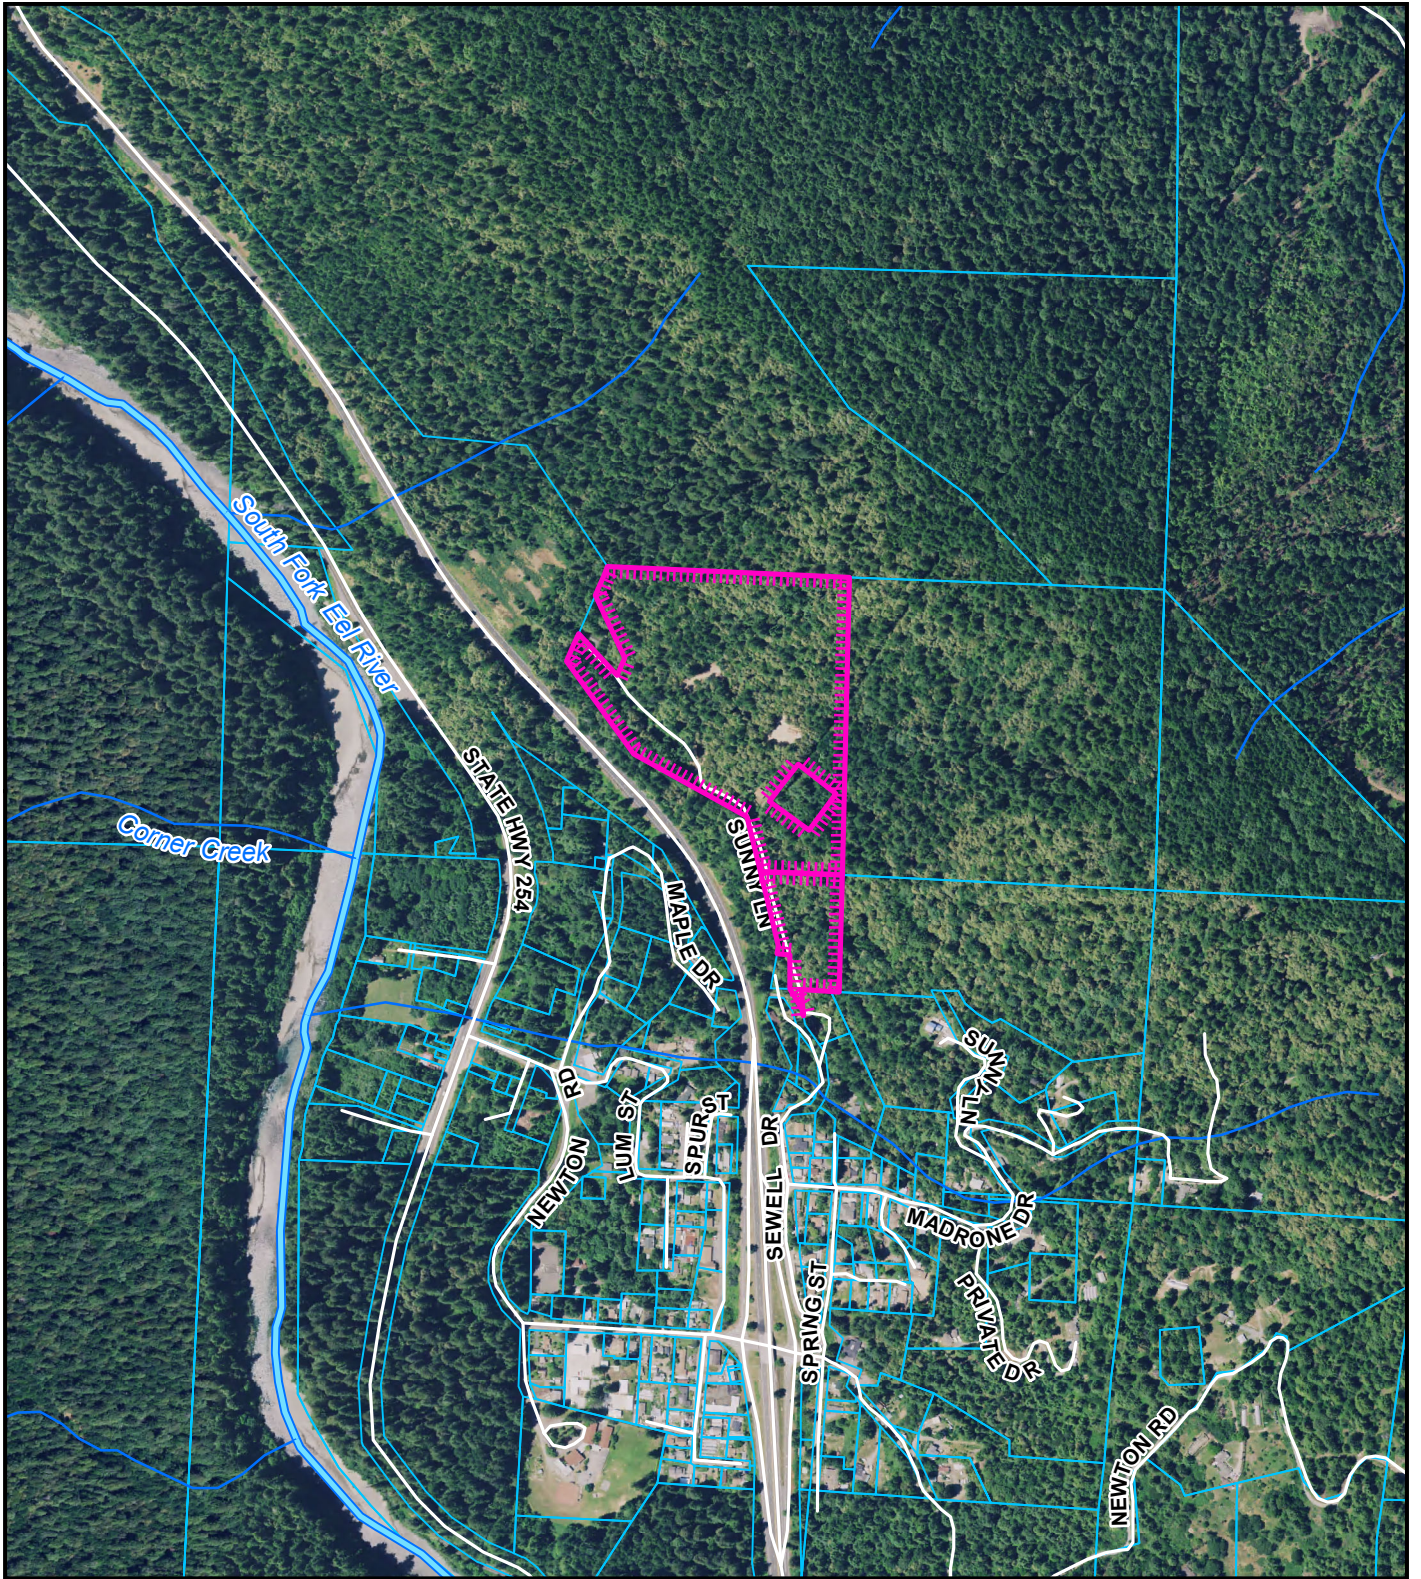

**TOPO MAP
 PROPOSED NATURES JAR, INC
 WEOTT AREA
 PLN-11494-SP**

Project Area = 

**APN: 095-201-005 & 095-041-013; ET AL.
 T01S R02E S35; T02S R02E S2 HB&M (WEOTT)**

This map is intended for display purposes and should not be used for precise measurement or navigation. Data has not been completely checked for accuracy.

**AERIAL MAP
 PROPOSED NATURES JAR, INC
 WEOTT AREA
 PLN-11494-SP**

Project Area = 

**APN: 095-201-005 & 095-041-013; ET AL.
 T01S R02E S35; T02S R02E S2 HB&M (WEOTT)**

This map is intended for display purposes and should not be used for precise measurement or navigation. Data has not been completely checked for accuracy.

**ZONING MAP
 PROPOSED NATURES JAR, INC
 WEOTT AREA
 PLN-11494-SP**

**APN: 095-201-005 & 095-041-013; ET AL.
 T01S R02E S35; T02S R02E S2 HB&M (WEOTT)**

Project Area = 

This map is intended for display purposes and should not be used for precise measurement or navigation. Data has not been completely checked for accuracy.