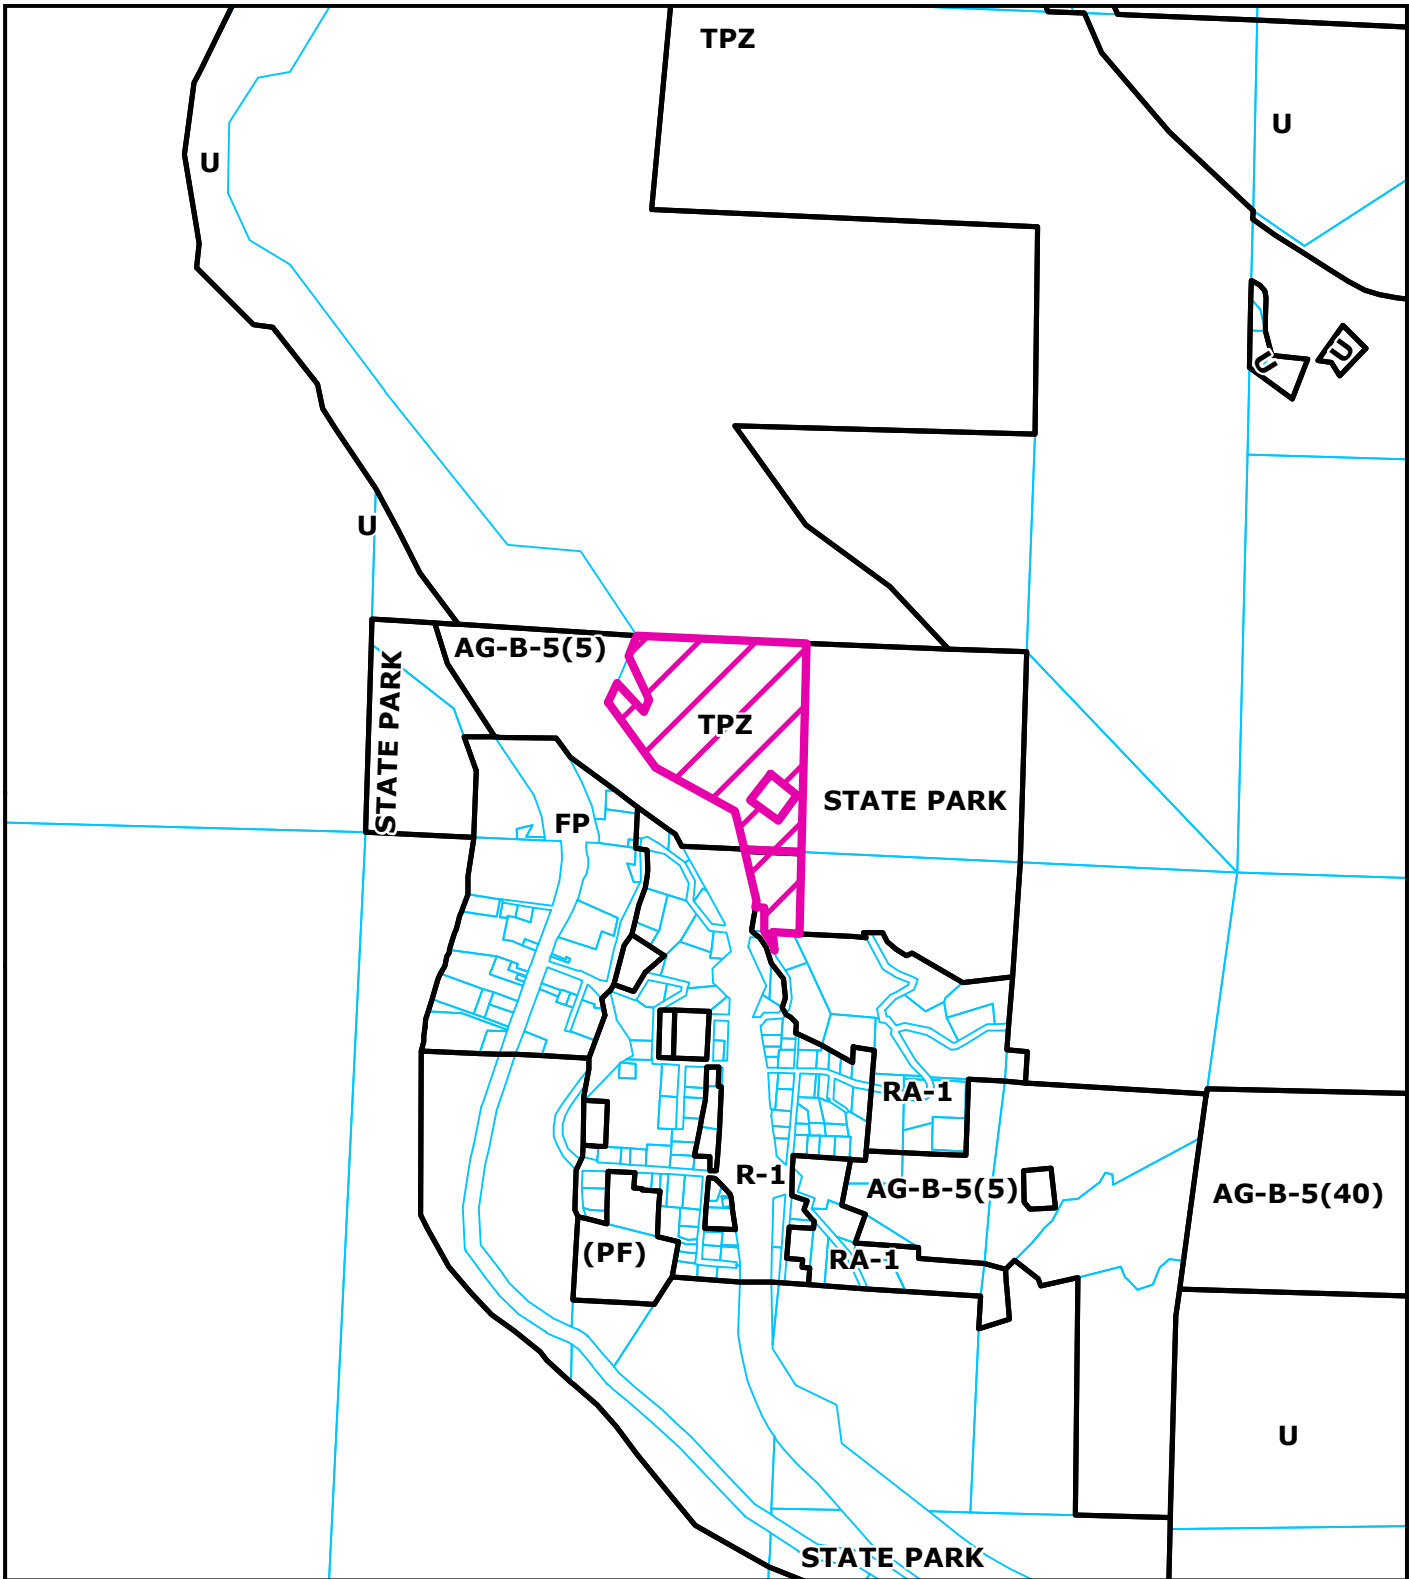

**TOPO MAP
 PROPOSED NATURES JAR, INC
 WEOTT AREA
 PLN-11494-SP**

Project Area = 

**APN: 095-201-005 & 095-041-013; ET AL.
 T01S R02E S35; T02S R02E S2 HB&M (WEOTT)**

This map is intended for display purposes and should not be used for precise measurement or navigation. Data has not been completely checked for accuracy.

**AERIAL MAP
 PROPOSED NATURES JAR, INC
 WEOTT AREA
 PLN-11494-SP**

Project Area = 

**APN: 095-201-005 & 095-041-013; ET AL.
 T01S R02E S35; T02S R02E S2 HB&M (WEOTT)**

This map is intended for display purposes and should not be used for precise measurement or navigation. Data has not been completely checked for accuracy.

**ZONING MAP
 PROPOSED NATURES JAR, INC
 WEOTT AREA
 PLN-11494-SP**

**APN: 095-201-005 & 095-041-013; ET AL.
 T01S R02E S35; T02S R02E S2 HB&M (WEOTT)**

Project Area = 

This map is intended for display purposes and should not be used for precise measurement or navigation. Data has not been completely checked for accuracy.