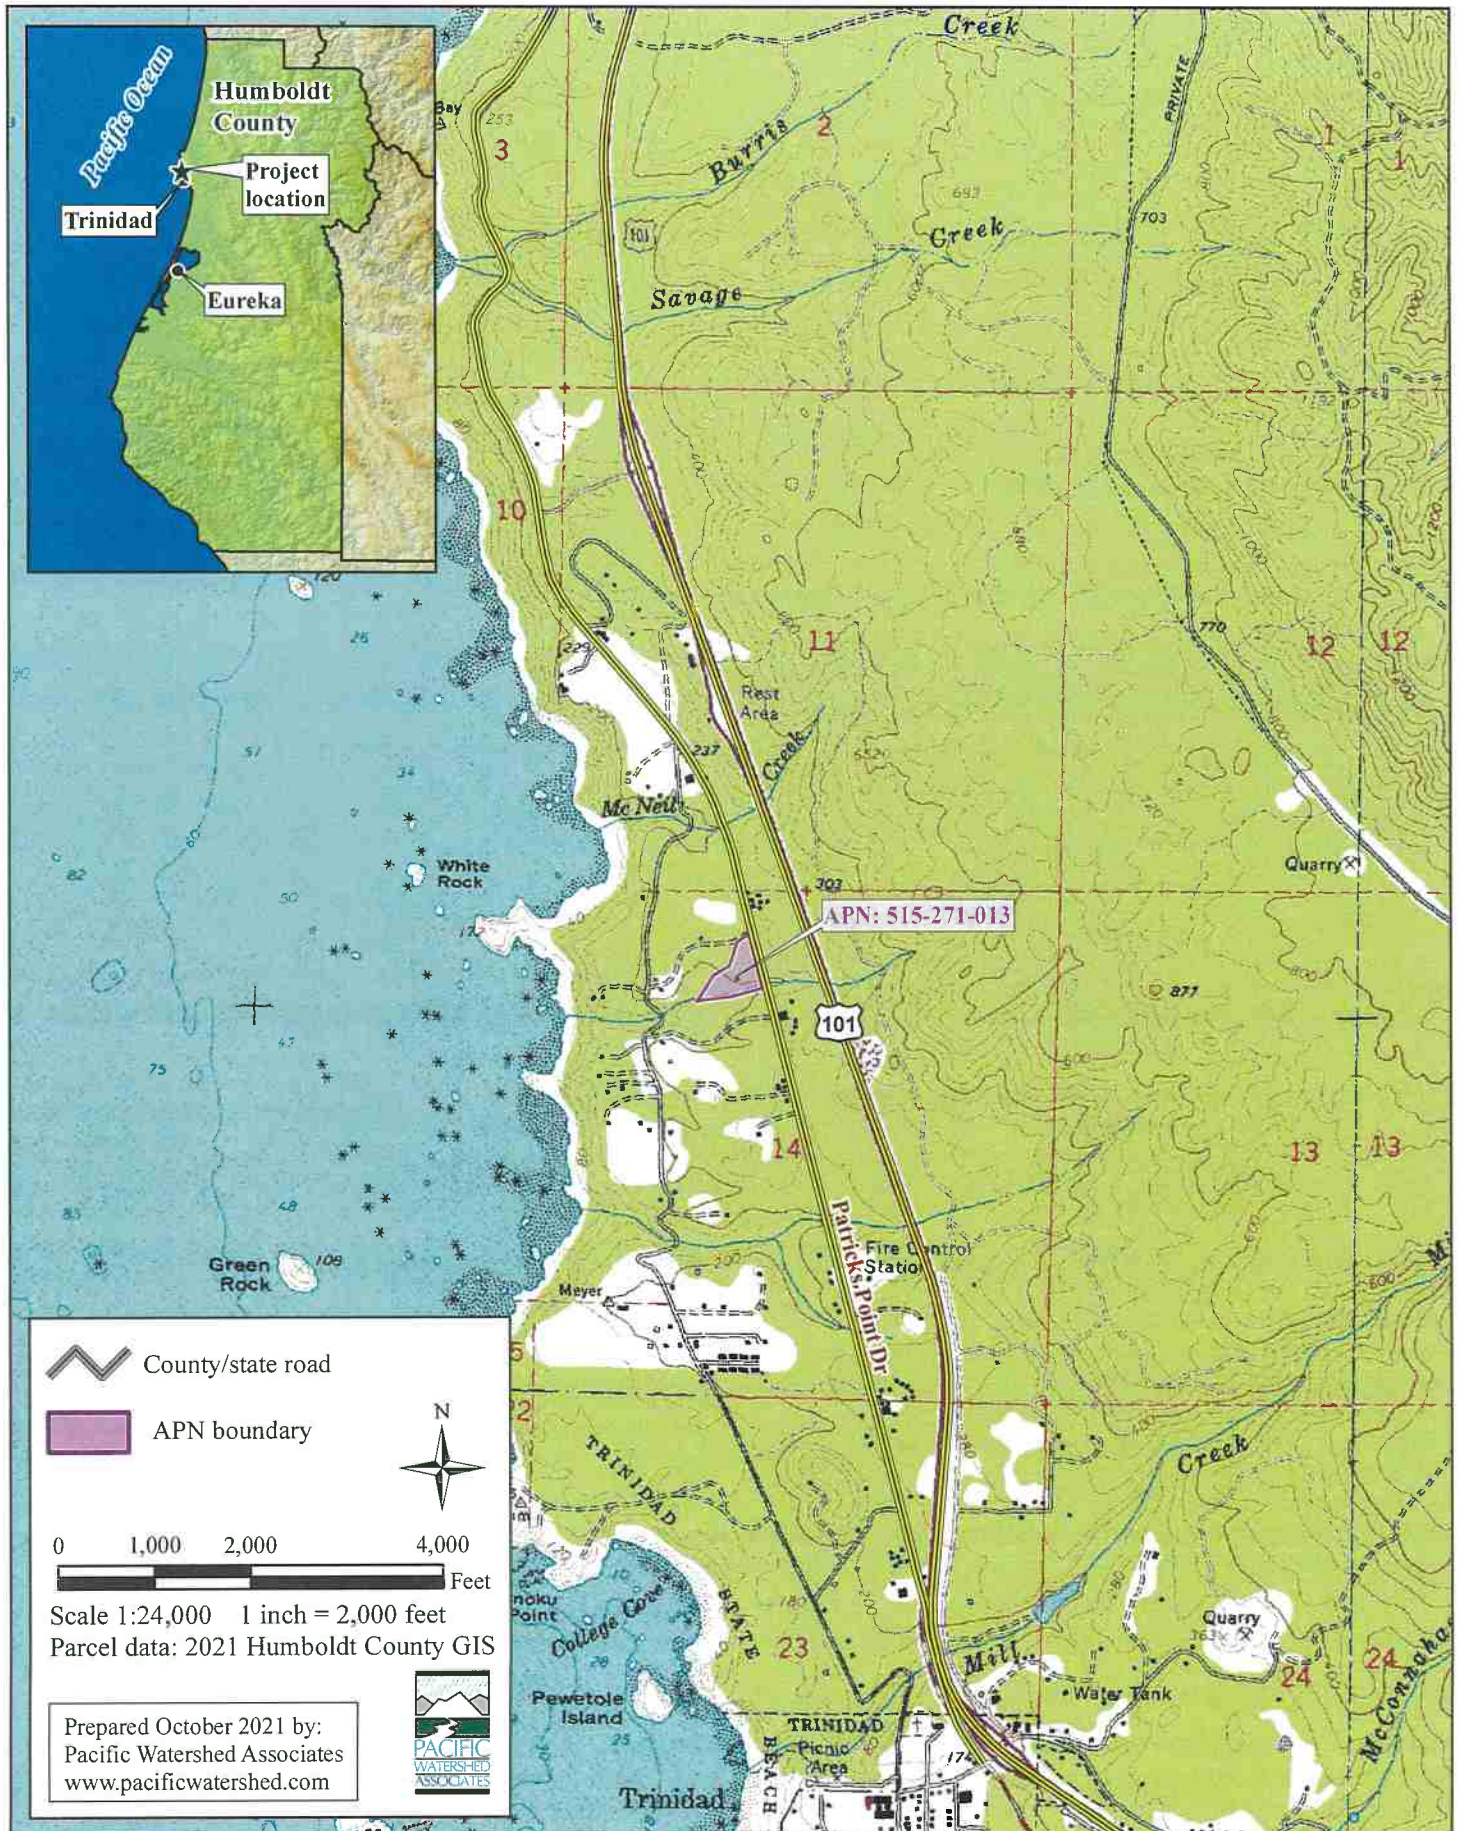

ATTACHMENT 1B

Site Plan

General Location Map for Jackson, APN; 515-271-013, Located at 1360 Patricks Point Drive, Trinidad, Humboldt County, California.

Site Map for Jackson, APN 515-271-013, Located at 1360 Patricks Point Drive, Trinidad, California.

P:\GIS\1798 Jackson\1798 Jackson site map.mxd

	Parking
	Well
	Setback
	Slope direction
	Driveway
	County / state road
	Structure
	Onsite wastewater treatment system
	Parcel boundary

Scale 1:1,200 1 inch = 100 feet
 Contour interval: 5 foot
 Parcel data: 2021 Humboldt County GIS
 Contours derived from 2020 USGS CONED 1m DEM