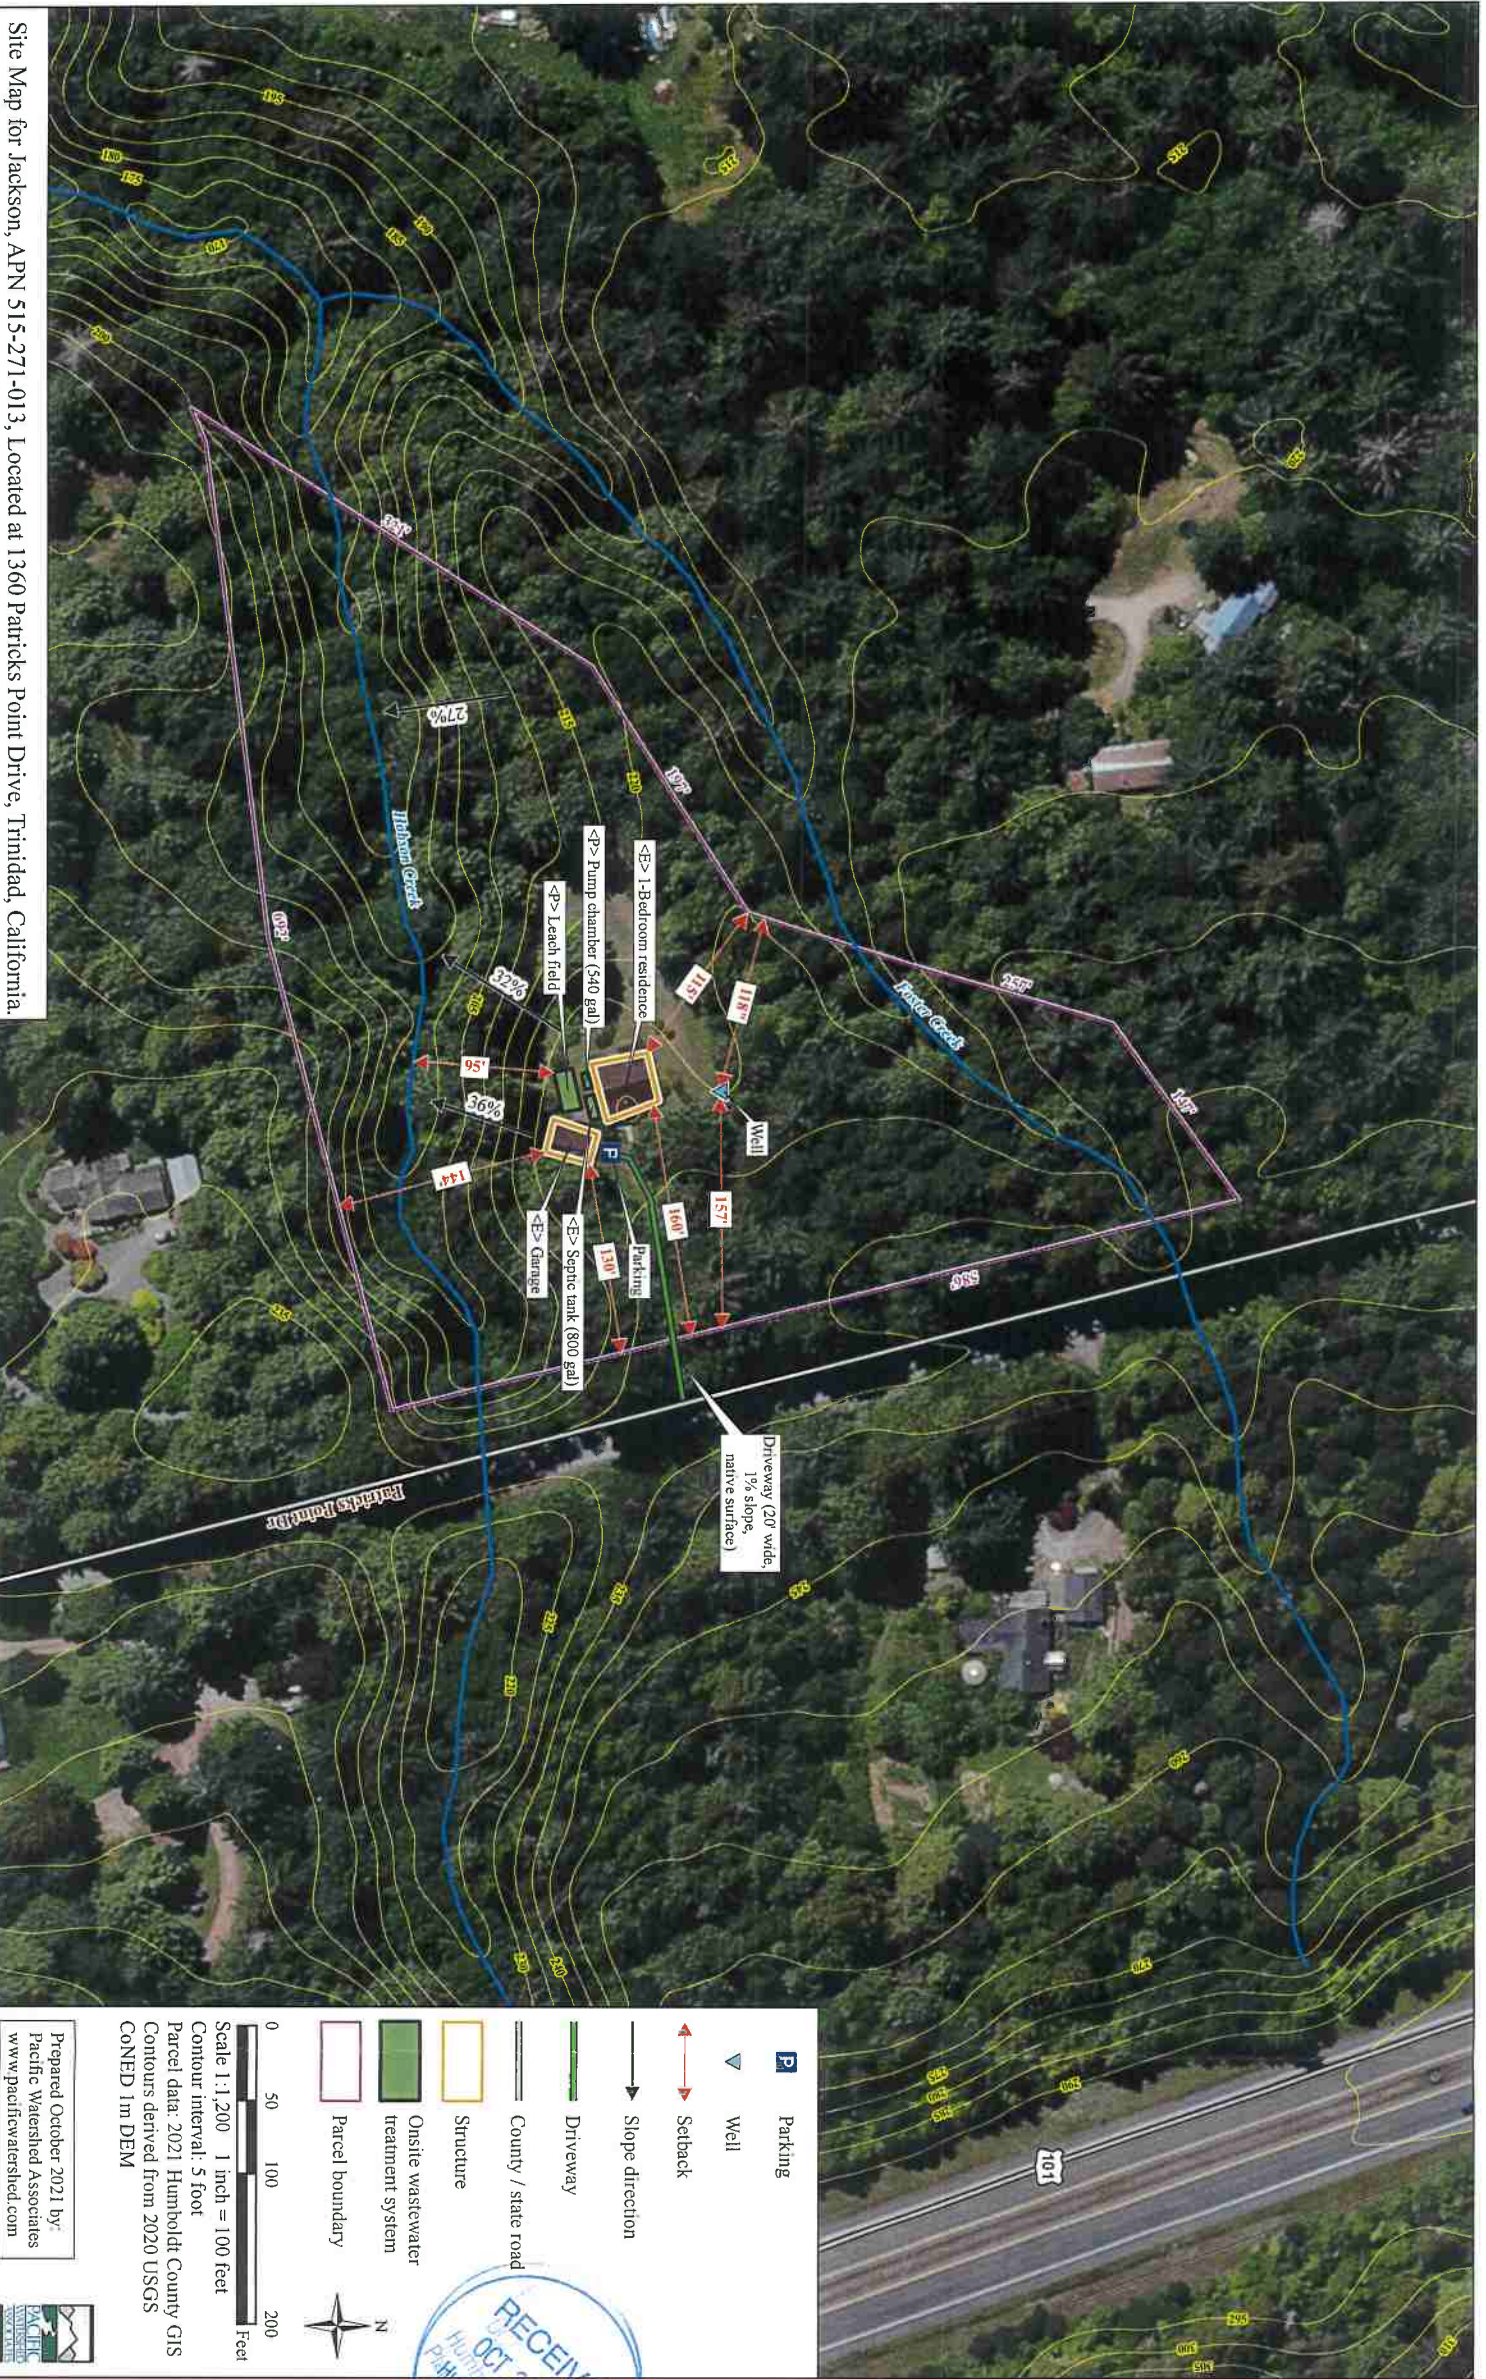

ATTACHMENT 1B

Site Plan

General Location Map for Jackson, APN; 515-271-013, Located at 1360 Patricks Point Drive, Trinidad, Humboldt County, California.

Site Map for Jackson, APN 515-271-013, Located at 1360 Patricks Point Drive, Trinidad, California.

P:\GIS\1798 Jackson\1798 Jackson site map.mxd

	Parking
	Well
	Setback
	Slope direction
	Driveway
	County / state road
	Structure
	Onsite wastewater treatment system
	Parcel boundary

Scale 1:1,200 1 inch = 100 feet
 Contour interval: 5 foot
 Parcel data: 2021 Humboldt County GIS
 Contours derived from 2020 USGS CONED 1m DEM

Prepared October 2021 by:
 Pacific Watershed Associates
 www.pacificwatershed.com