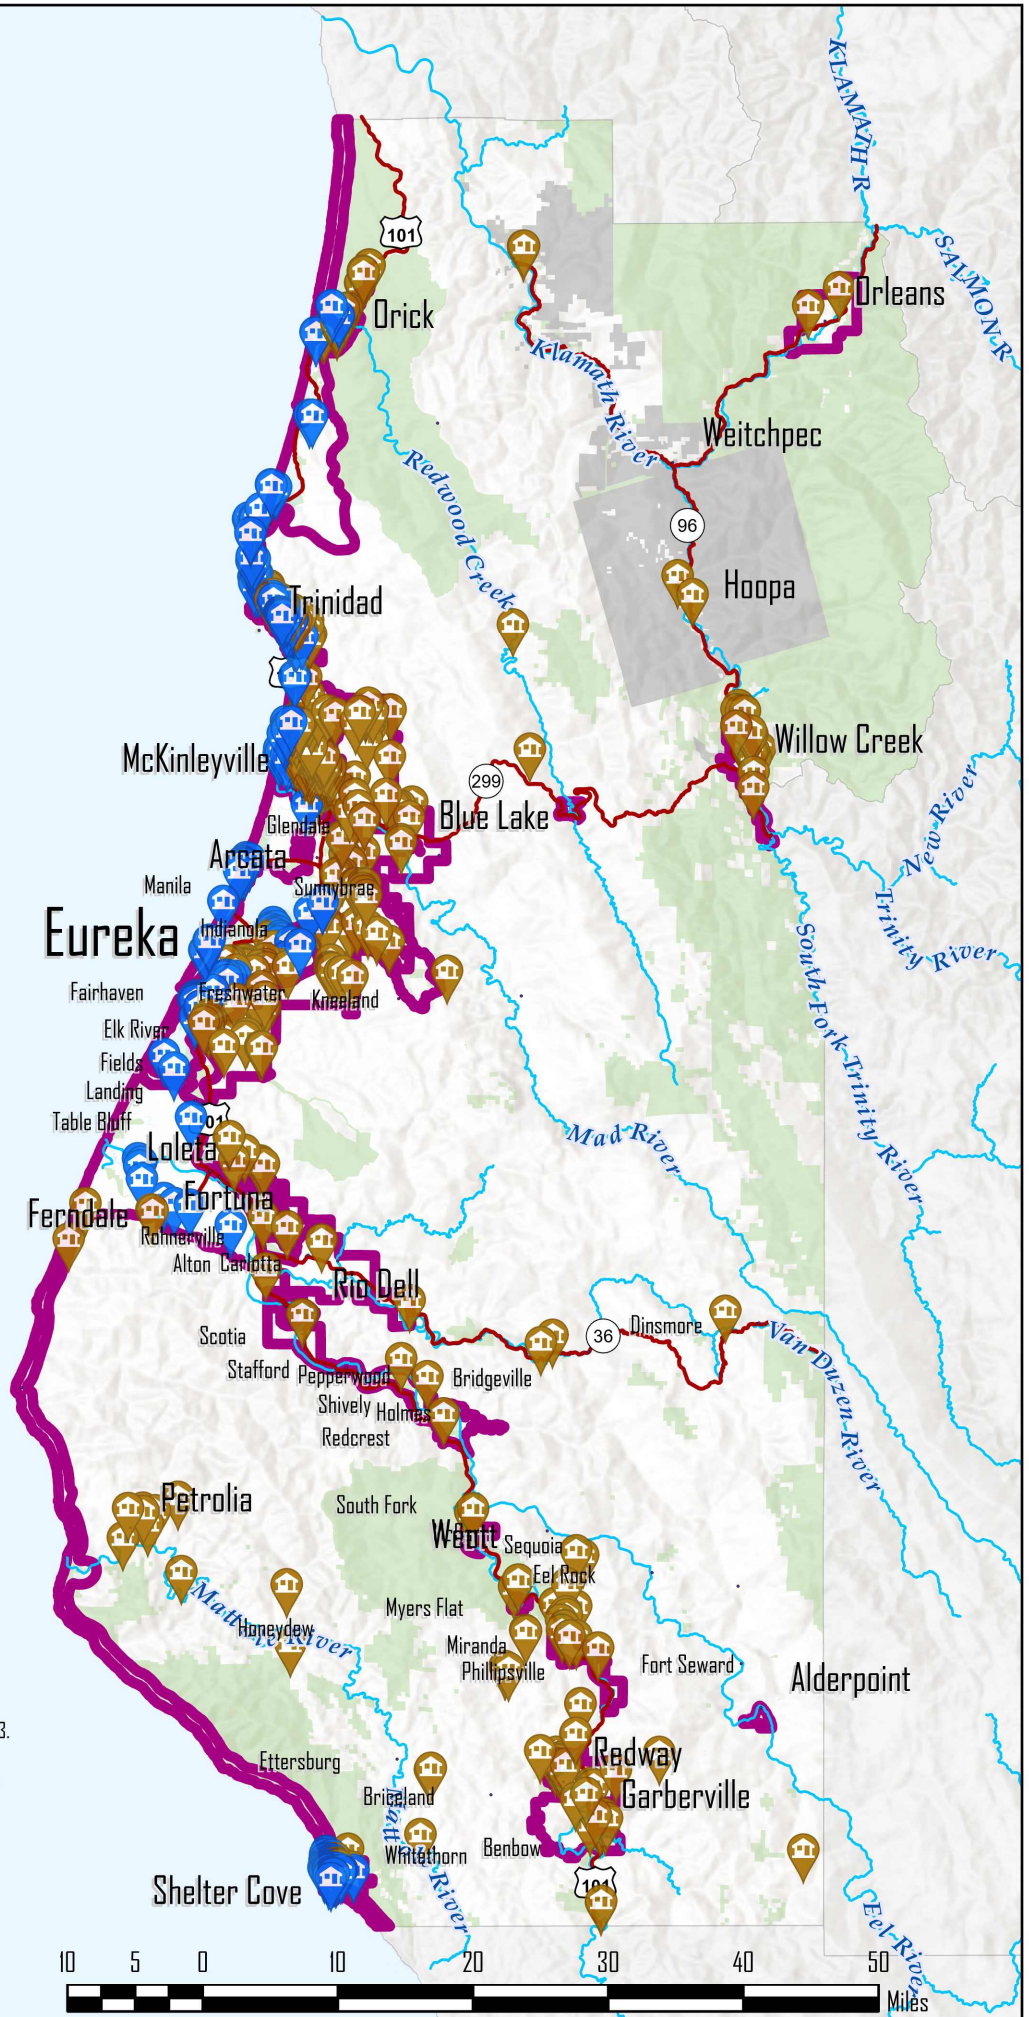

Humboldt County

Short Term Rentals

Coastal and Inland Zones

Legend

Location

-  Coastal (237)
-  Inland (370)
-  State HWY
-  Major River or Stream
-  Community Planning Area
-  Public Lands
-  Native American Reservation
-  County Boundary

Pacific Ocean

Cape Mendocino

Humboldt County Planning and Building Department. September 2023.

This map is intended for planning purposes only and should not be used for precise measurement or legal boundary delineation.
 Original map size is 8 1/2"X11".
 Plots Directory: H:\Plots\STR\
 Contact: jvandohlen@co.humboldt.ca.us

Scale: 1:900,000
 1 inch equals 14 miles

Humboldt County

Short Term Rentals Density

Legend

Advertised STR Density

- Sparse
- Dense
- State HWY
- Major River or Stream
- Public Lands
- Native American Reservation
- County Boundary

Scale: 1:900,000
1 inch equals 14 miles