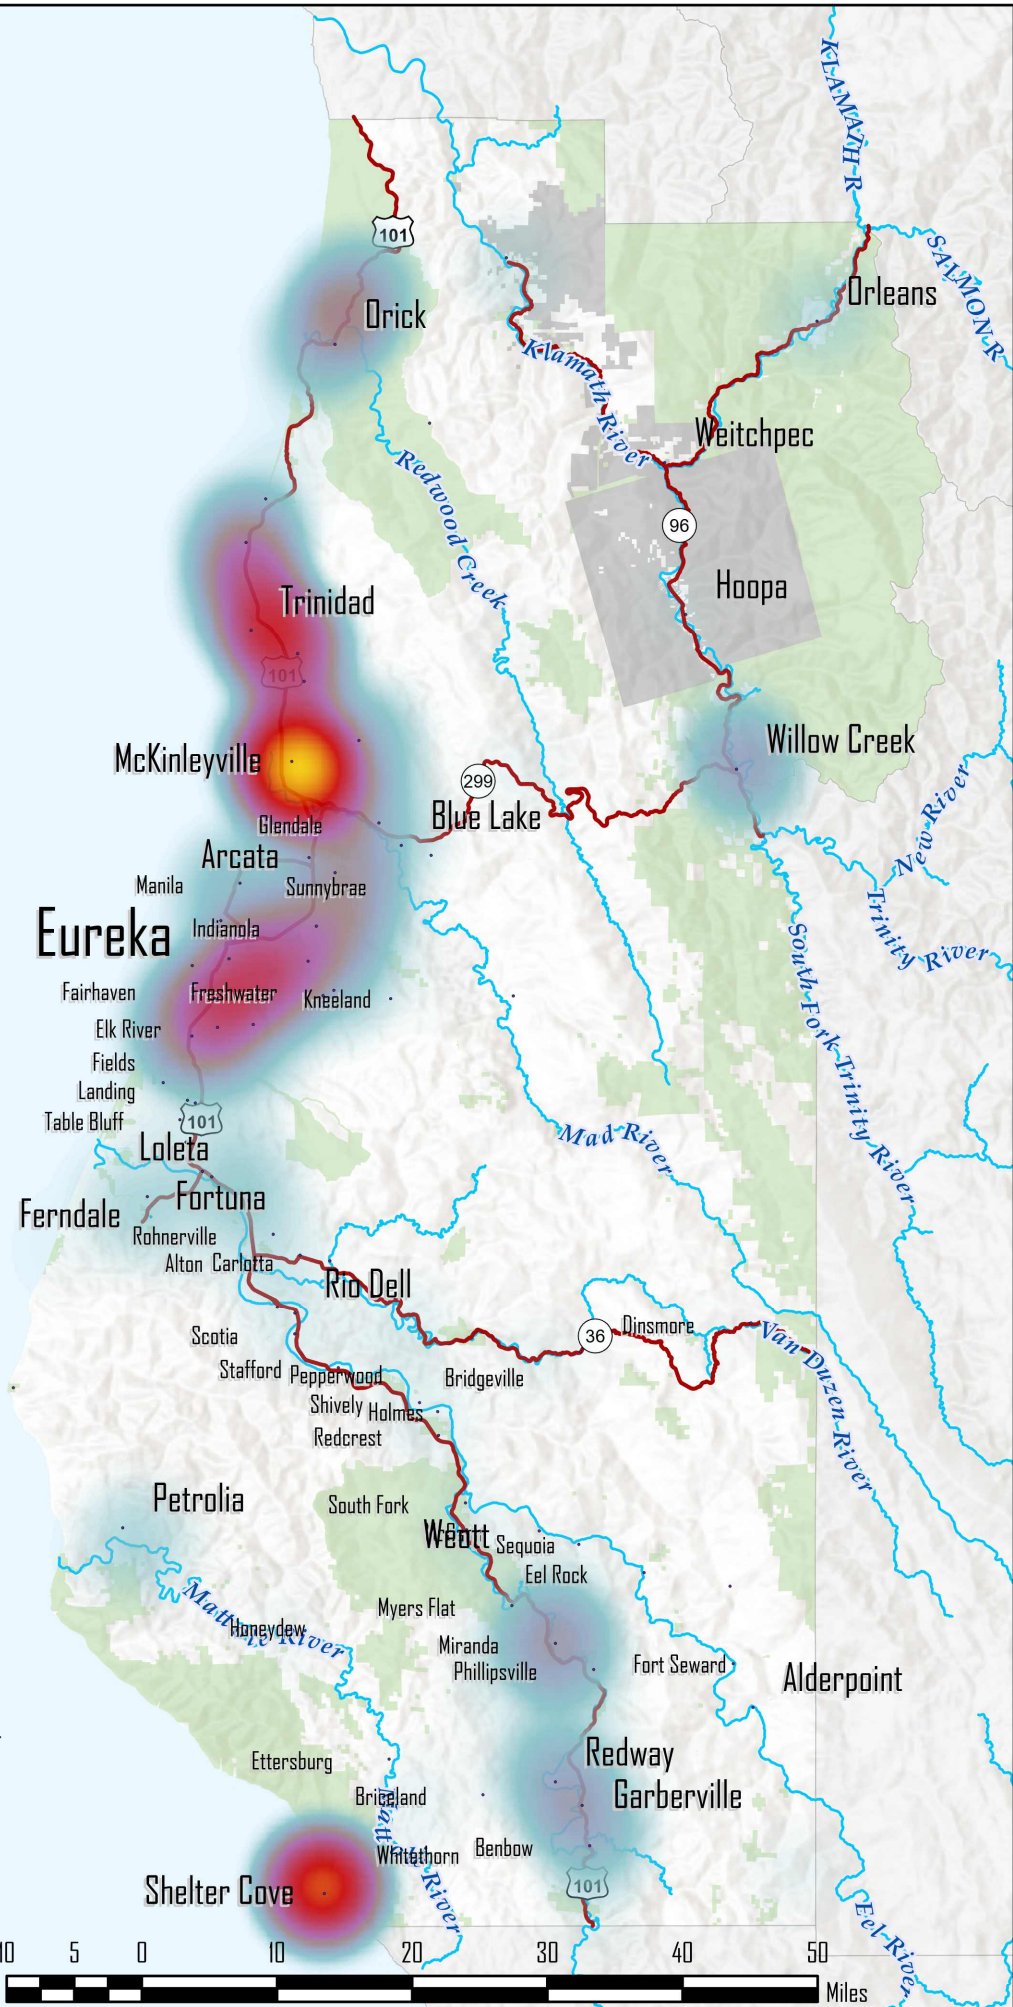

Scale: 1:900,000
 1 inch equals 14 miles

Humboldt County

Short Term Rentals Density

Legend

Advertised STR Density

- Sparse
- Dense
- State HWY
- Major River or Stream
- Public Lands
- Native American Reservation
- County Boundary

Scale: 1:900,000
1 inch equals 14 miles