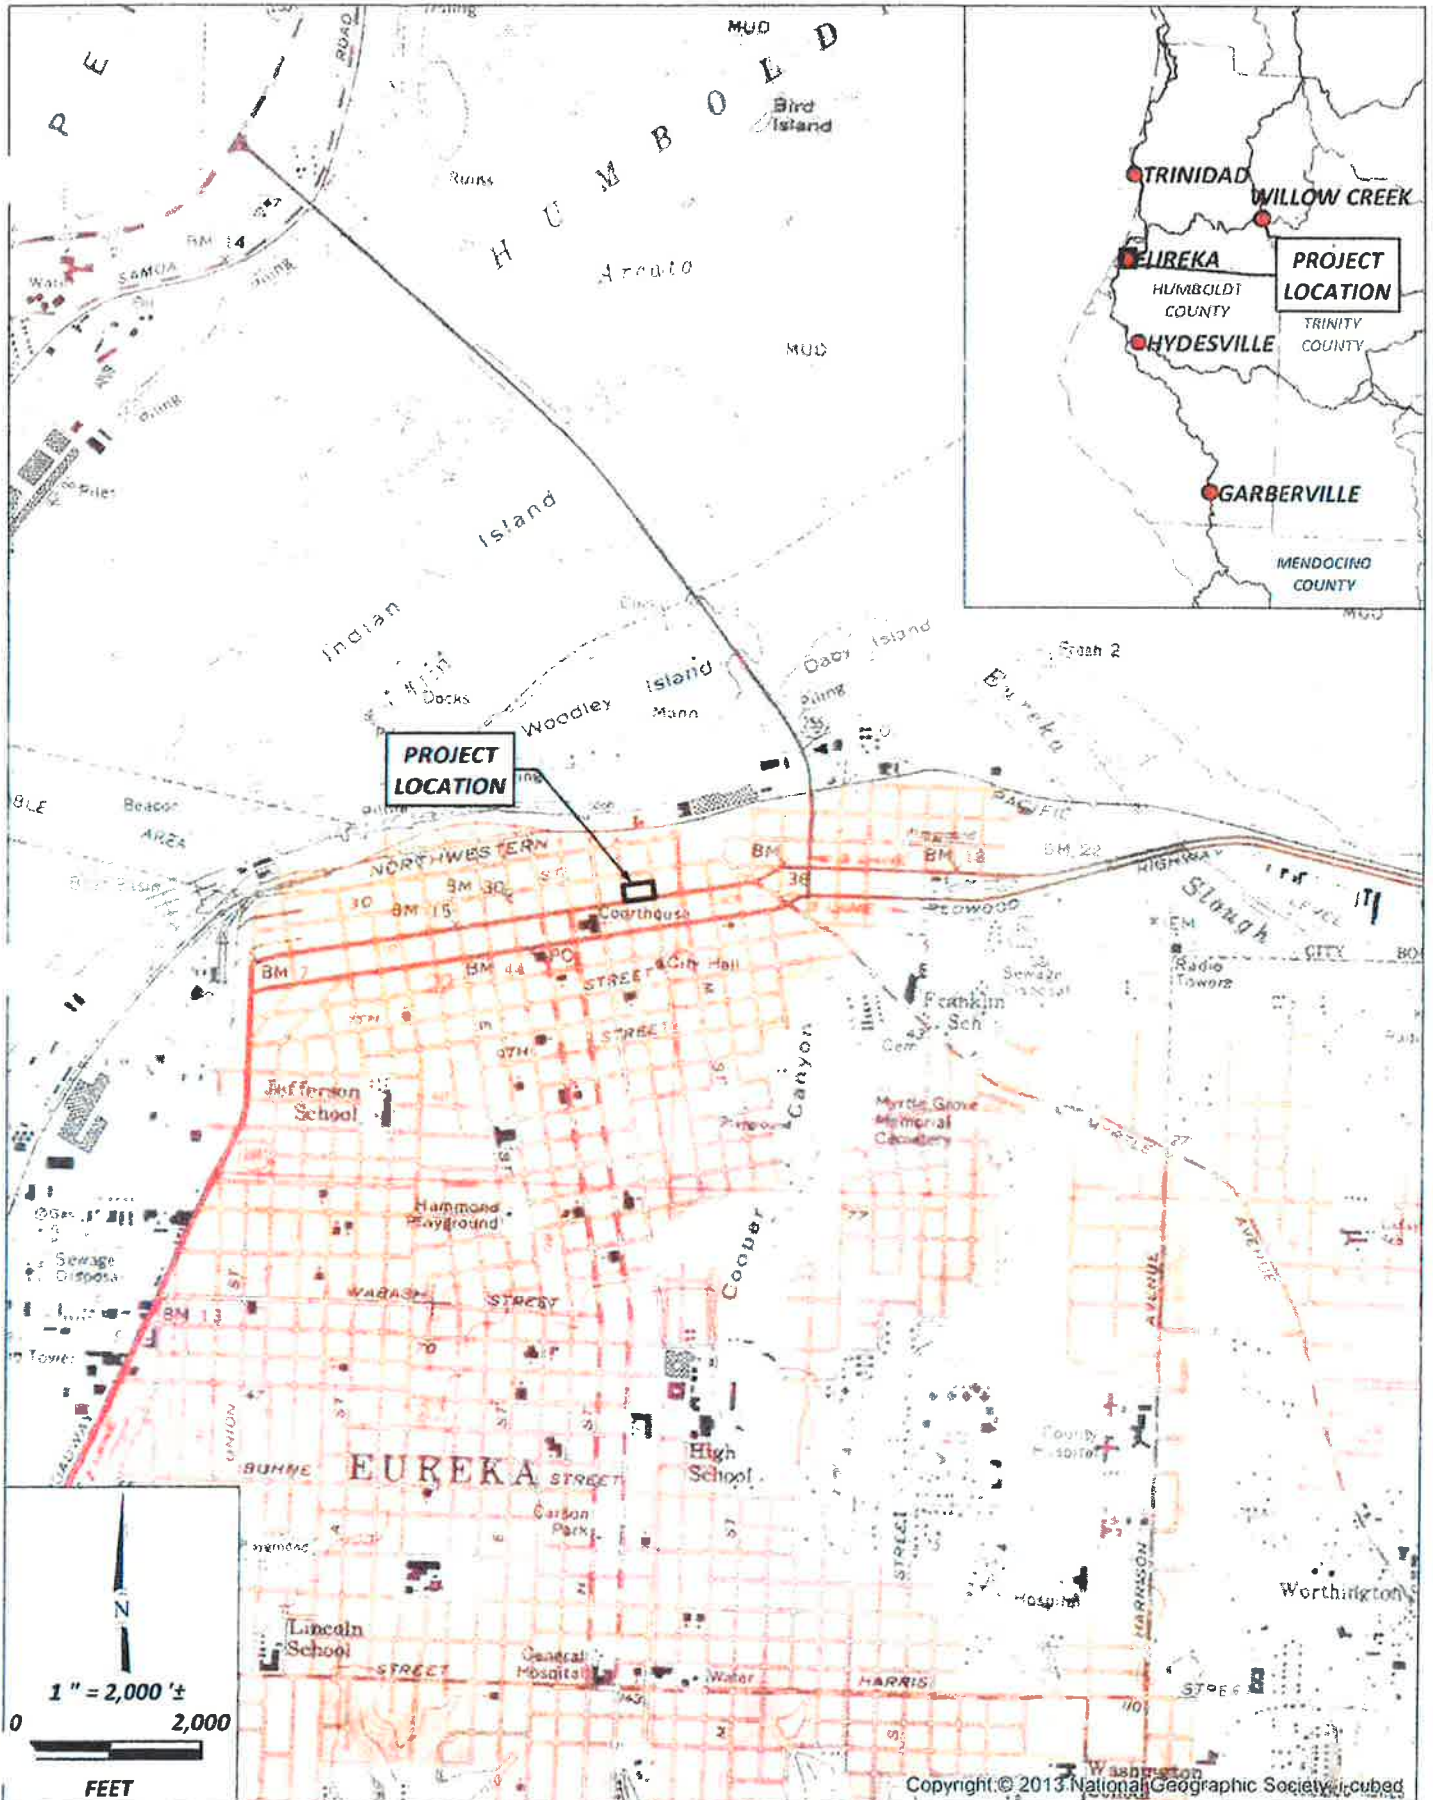

# Exhibit B – Site Plan

redh:\eureka\projects\2017\017242-4th-L-Phase\GIS\PROJ\_WXND\Figure1\_VicinityMap.mxd User Name: psurderberg

Copyright © 2013 National Geographic Society, Inc.

**HCDPW**  
**4th Street Acquisition**  
**Eureka, California**

November 2017

**Vicinity Map**  
 SHN 017242

Figure 1

©2018 Google

Imagery Date: 6/3/2018 40°49'13.87" N