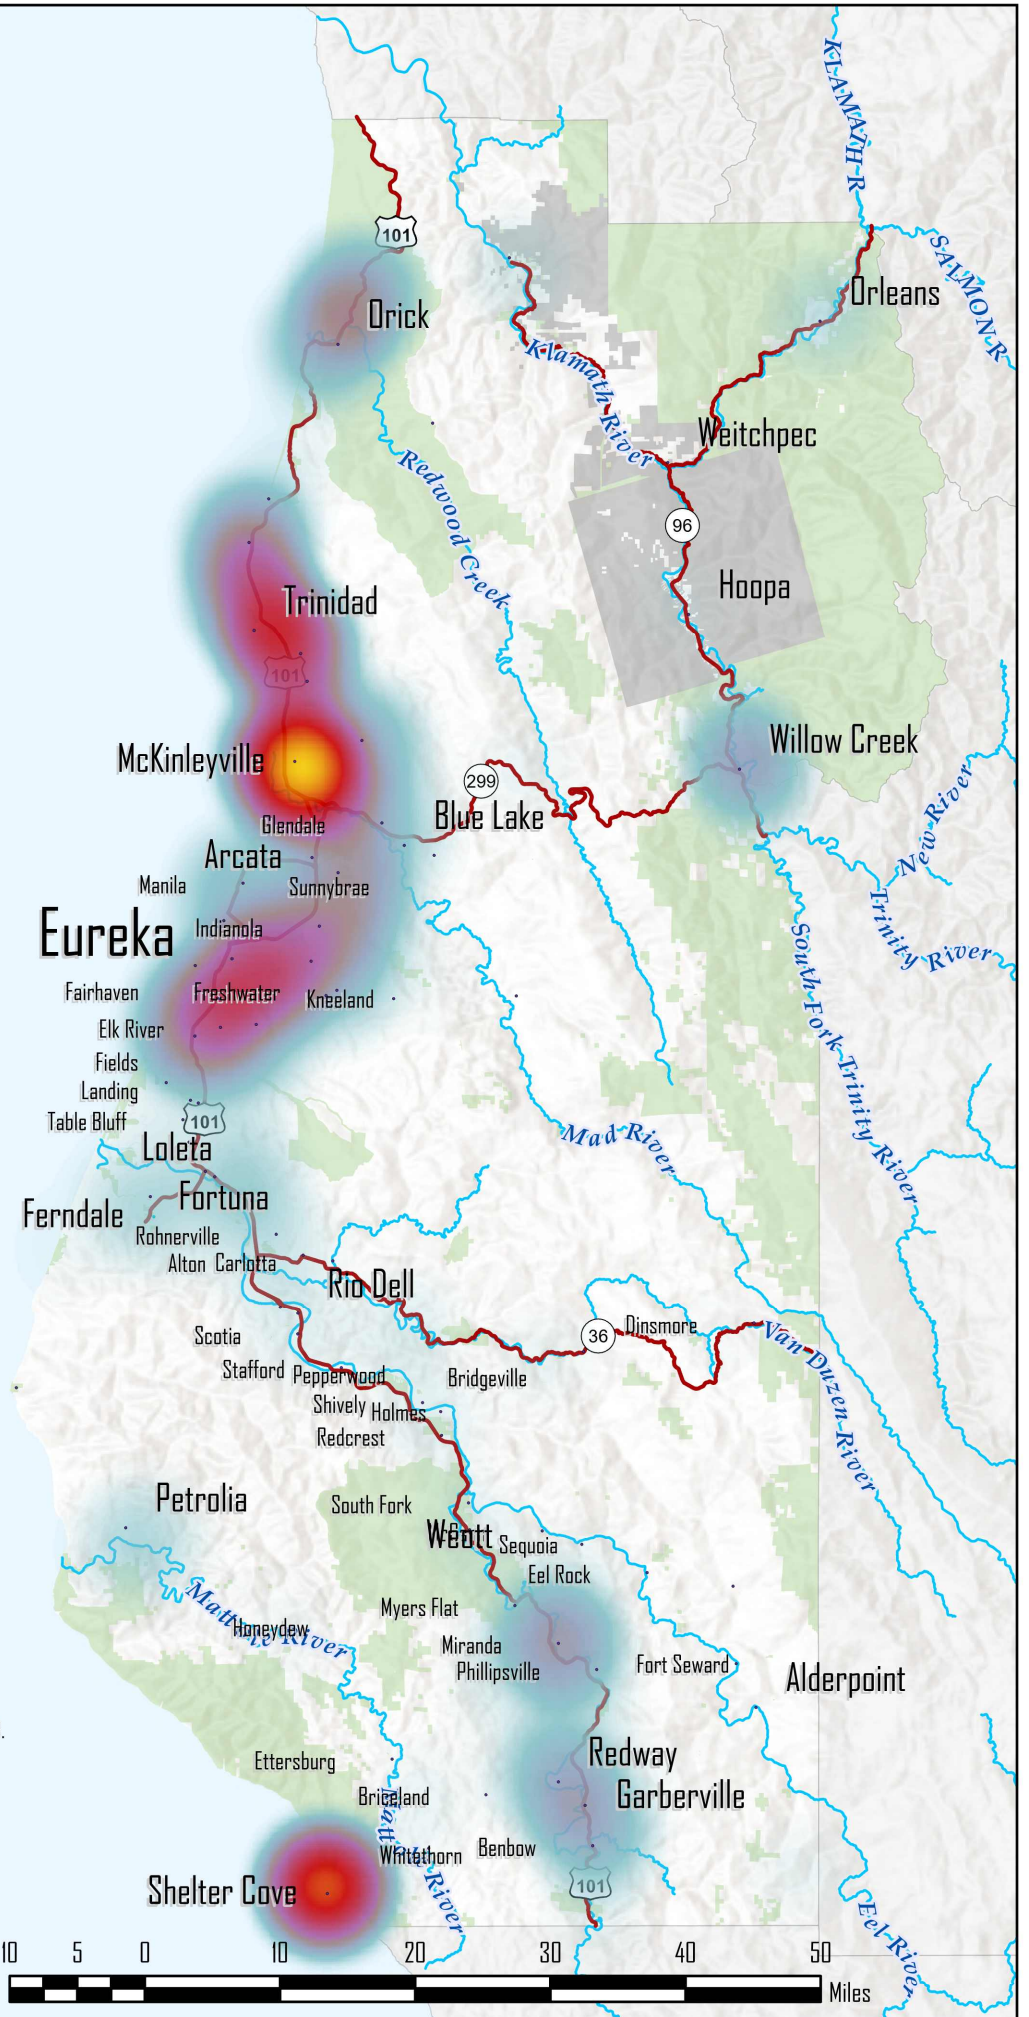

Humboldt County

Short Term Rentals Density

Legend

Advertised STR Density

- Sparse
- Dense
- State HWY
- Major River or Stream
- Public Lands
- Native American Reservation
- County Boundary