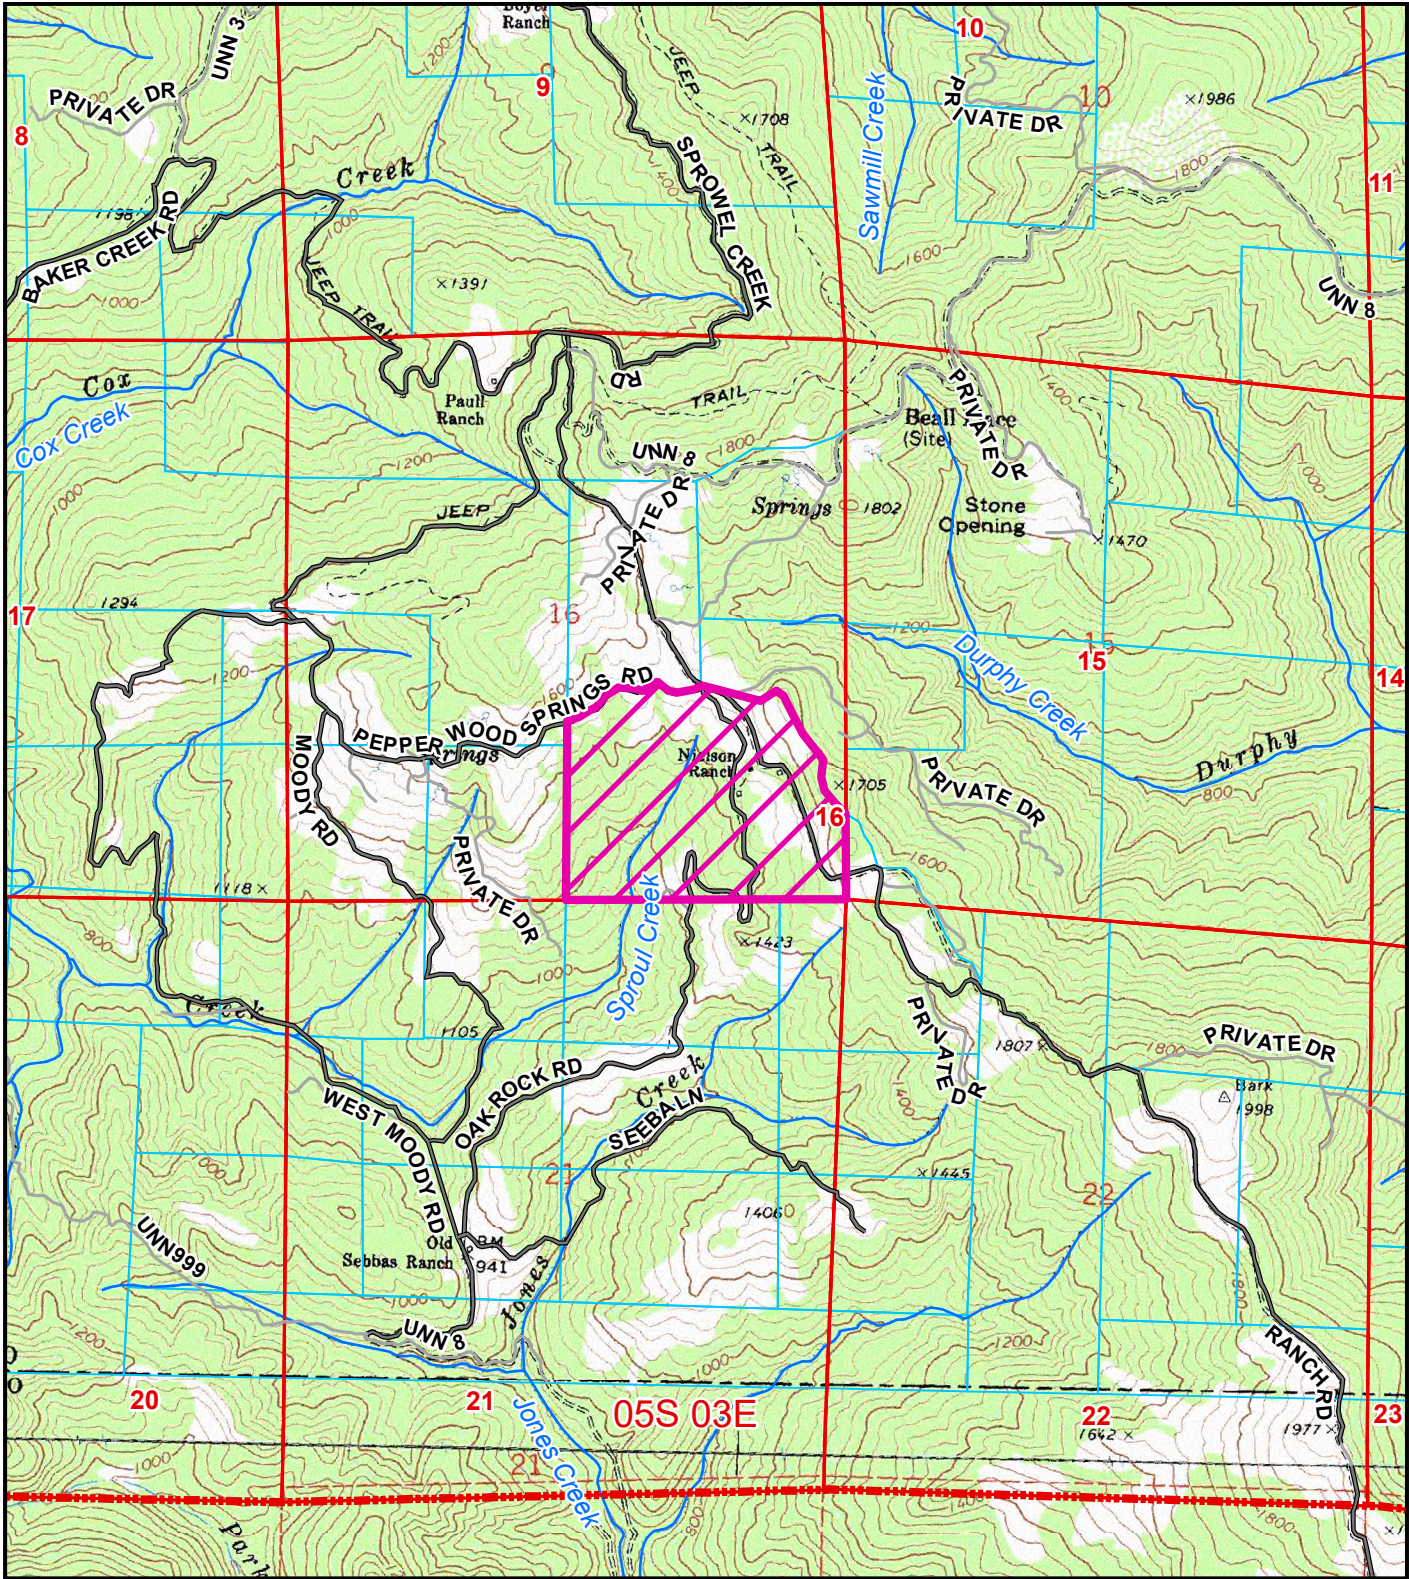

Project Area = 

**AERIAL MAP  
 HUMBOLDT SPIRIT, INC.  
 GARBERVILLE AREA  
 PLN-12244-CUP  
 APN: 222-071-030  
 T05S R03E S16 HB&M  
 (GARBERVILLE)**

This map is intended for display purposes and should not be used for precise measurement or navigation. Data has not been completely checked for accuracy.

Project Area = 

**TOPO MAP  
 HUMBOLDT SPIRIT, INC.  
 GARBERVILLE AREA  
 PLN-12244-CUP  
 APN: 222-071-030  
 T05S R03E S16 HB&M  
 (GARBERVILLE)**

This map is intended for display purposes and should not be used for precise measurement or navigation. Data has not been completely checked for accuracy.

Project Area = 

**ZONING MAP  
 HUMBOLDT SPIRITIT, INC.  
 GARBERVILLE AREA  
 PLN-12244-CUP  
 APN: 222-071-030  
 T05S R03E S16 HB&M  
 (GARBERVILLE)**

This map is intended for display purposes and should not be used for precise measurement or navigation. Data has not been completely checked for accuracy.