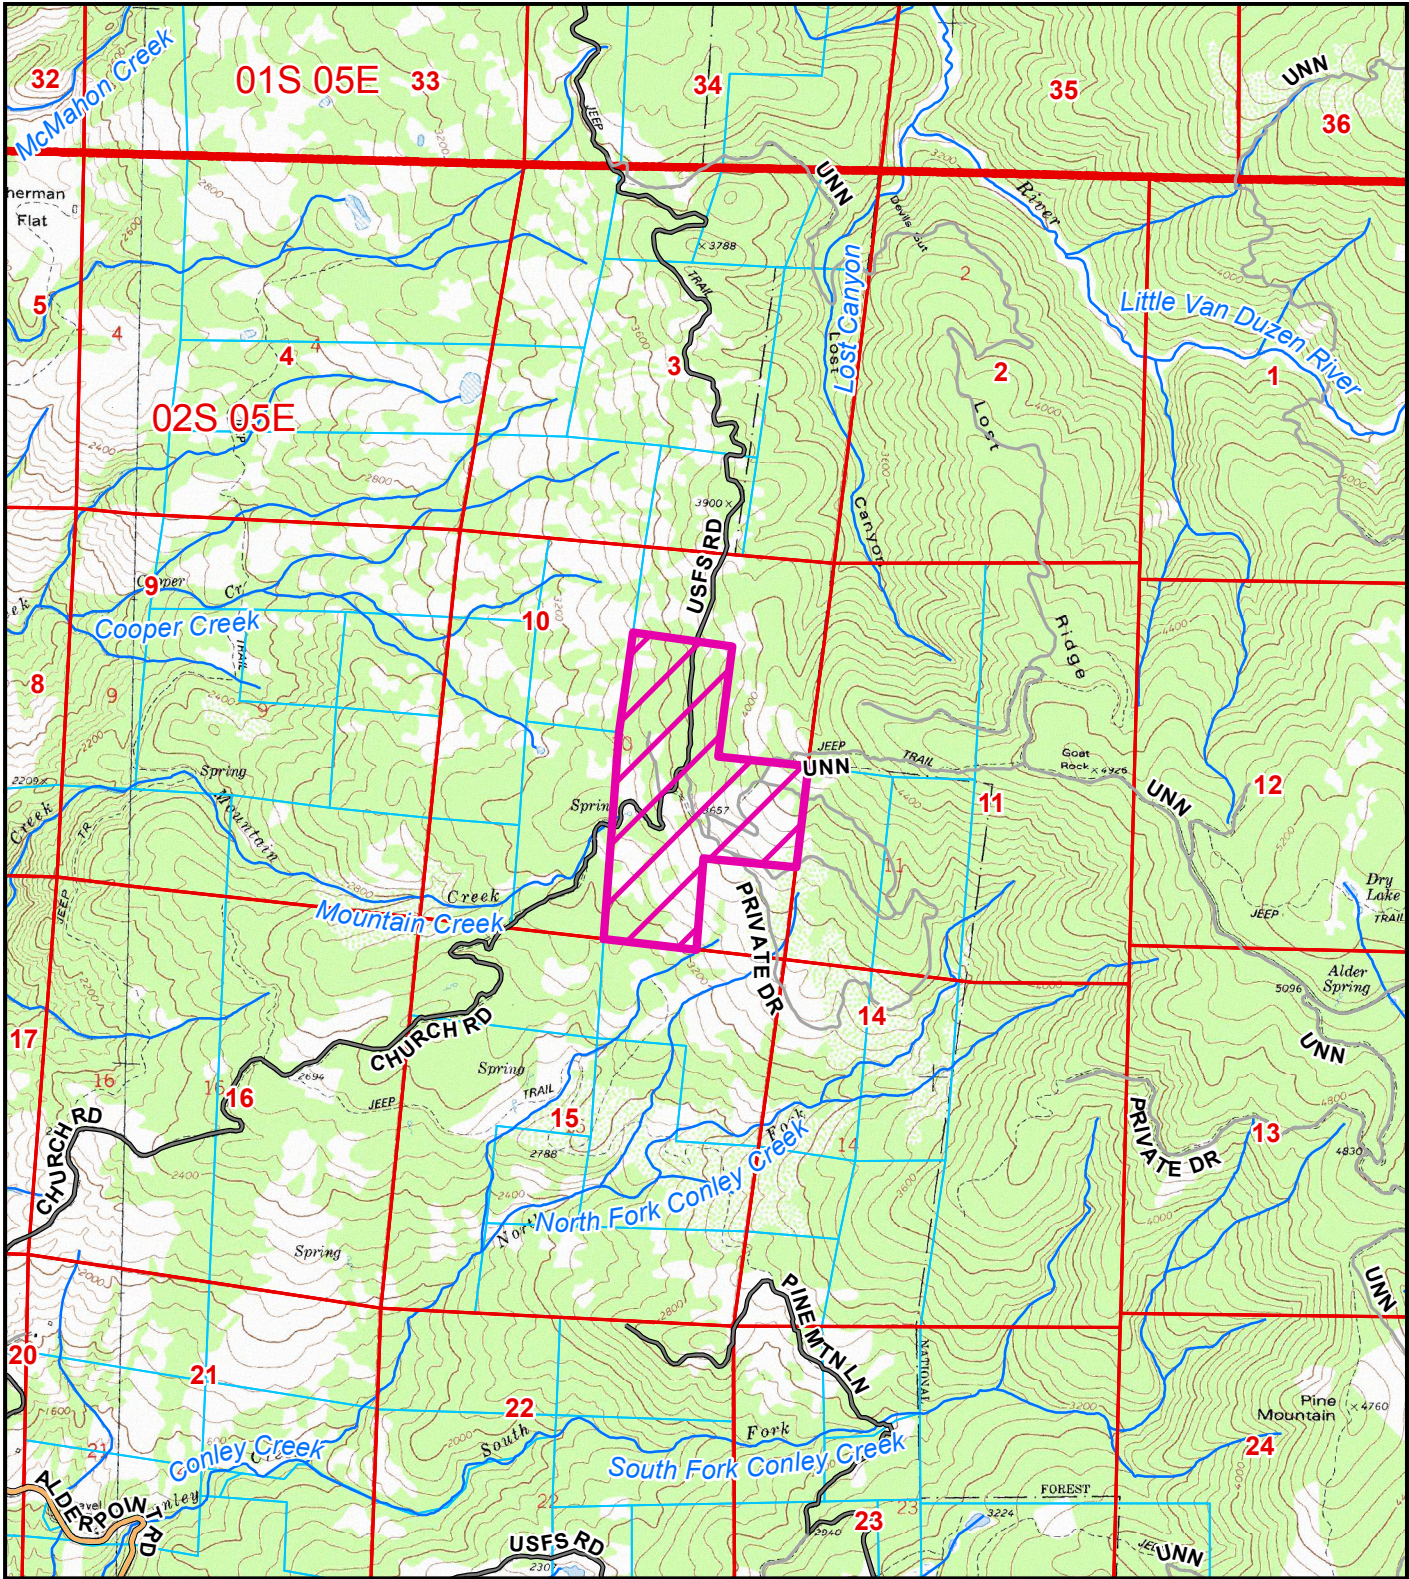

AERIAL MAP
PROPOSED MYSTIC MOUNTAIN FARMS LLC
BLOCKSBURG AREA
CUP-16-502
APN: 217-244-008-000
T02S R05E S10 HB&M (BLACK LASSIC)

Project Area = 

This map is intended for display purposes and should not be used for precise measurement or navigation. Data has not been completely checked for accuracy.

TOPO MAP
PROPOSED MYSTIC MOUNTAIN FARMS LLC
BLOCKSBURG AREA
CUP-16-502
APN: 217-244-008-000
T02S R05E S10 HB&M (BLACK LASSIC)

Project Area = 

This map is intended for display purposes and should not be used for precise measurement or navigation. Data has not been completely checked for accuracy.

ZONING MAP
PROPOSED MYSTIC MOUNTAIN FARMS LLC
BLOCKSBURG AREA
CUP-16-502
APN: 217-244-008-000
T02S R05E S10 HB&M (BLACK LASSIC)

Project Area = 

This map is intended for display purposes and should not be used for precise measurement or navigation. Data has not been completely checked for accuracy.