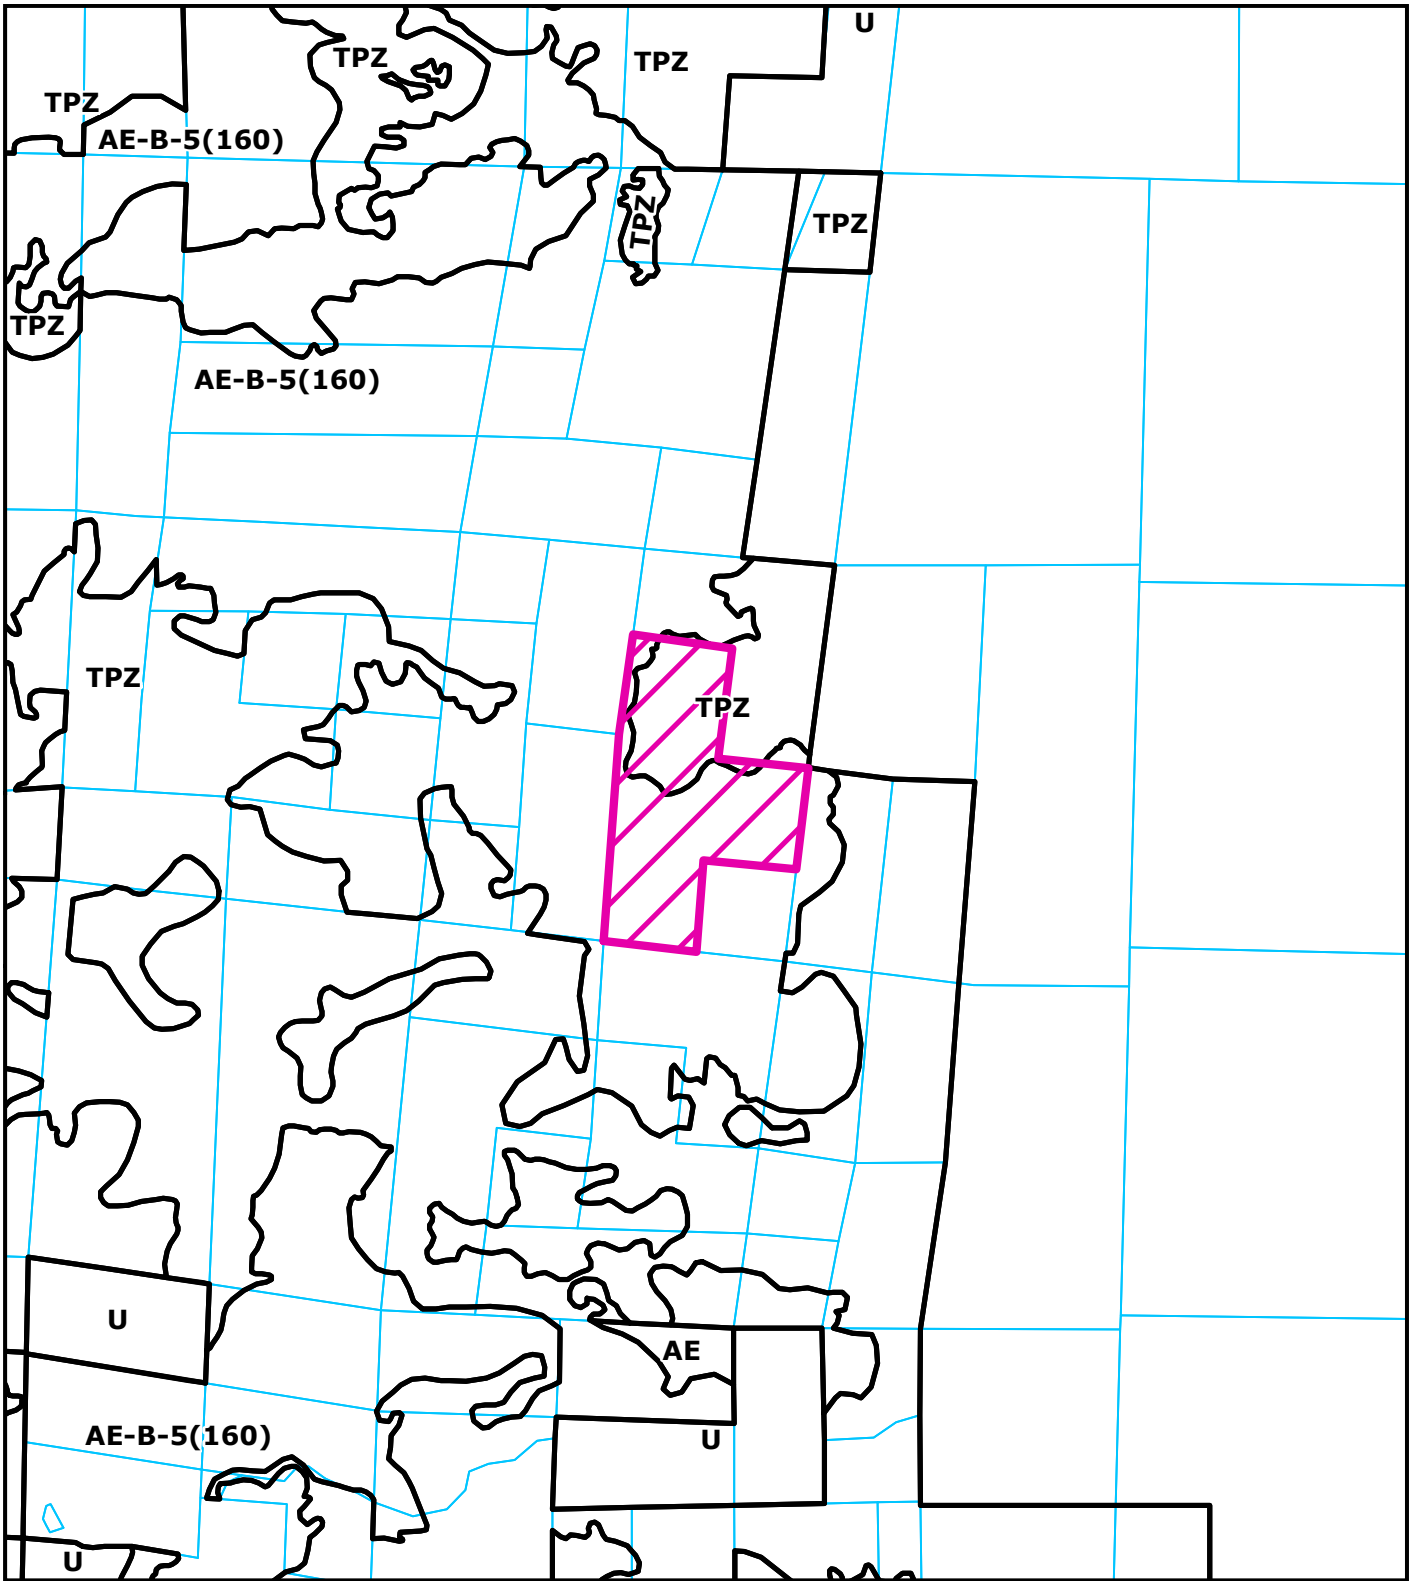

AERIAL MAP
PROPOSED MYSTIC MOUNTAIN FARMS LLC
BLOCKSBURG AREA
CUP-16-502
APN: 217-244-008-000
T02S R05E S10 HB&M (BLACK LASSIC)

Project Area = 

This map is intended for display purposes and should not be used for precise measurement or navigation. Data has not been completely checked for accuracy.

TOPO MAP
PROPOSED MYSTIC MOUNTAIN FARMS LLC
BLOCKSBURG AREA
CUP-16-502
APN: 217-244-008-000
T02S R05E S10 HB&M (BLACK LASSIC)

Project Area = 

This map is intended for display purposes and should not be used for precise measurement or navigation. Data has not been completely checked for accuracy.

ZONING MAP
PROPOSED MYSTIC MOUNTAIN FARMS LLC
BLOCKSBURG AREA
CUP-16-502
APN: 217-244-008-000
T02S R05E S10 HB&M (BLACK LASSIC)

Project Area = 

This map is intended for display purposes and should not be used for precise measurement or navigation. Data has not been completely checked for accuracy.