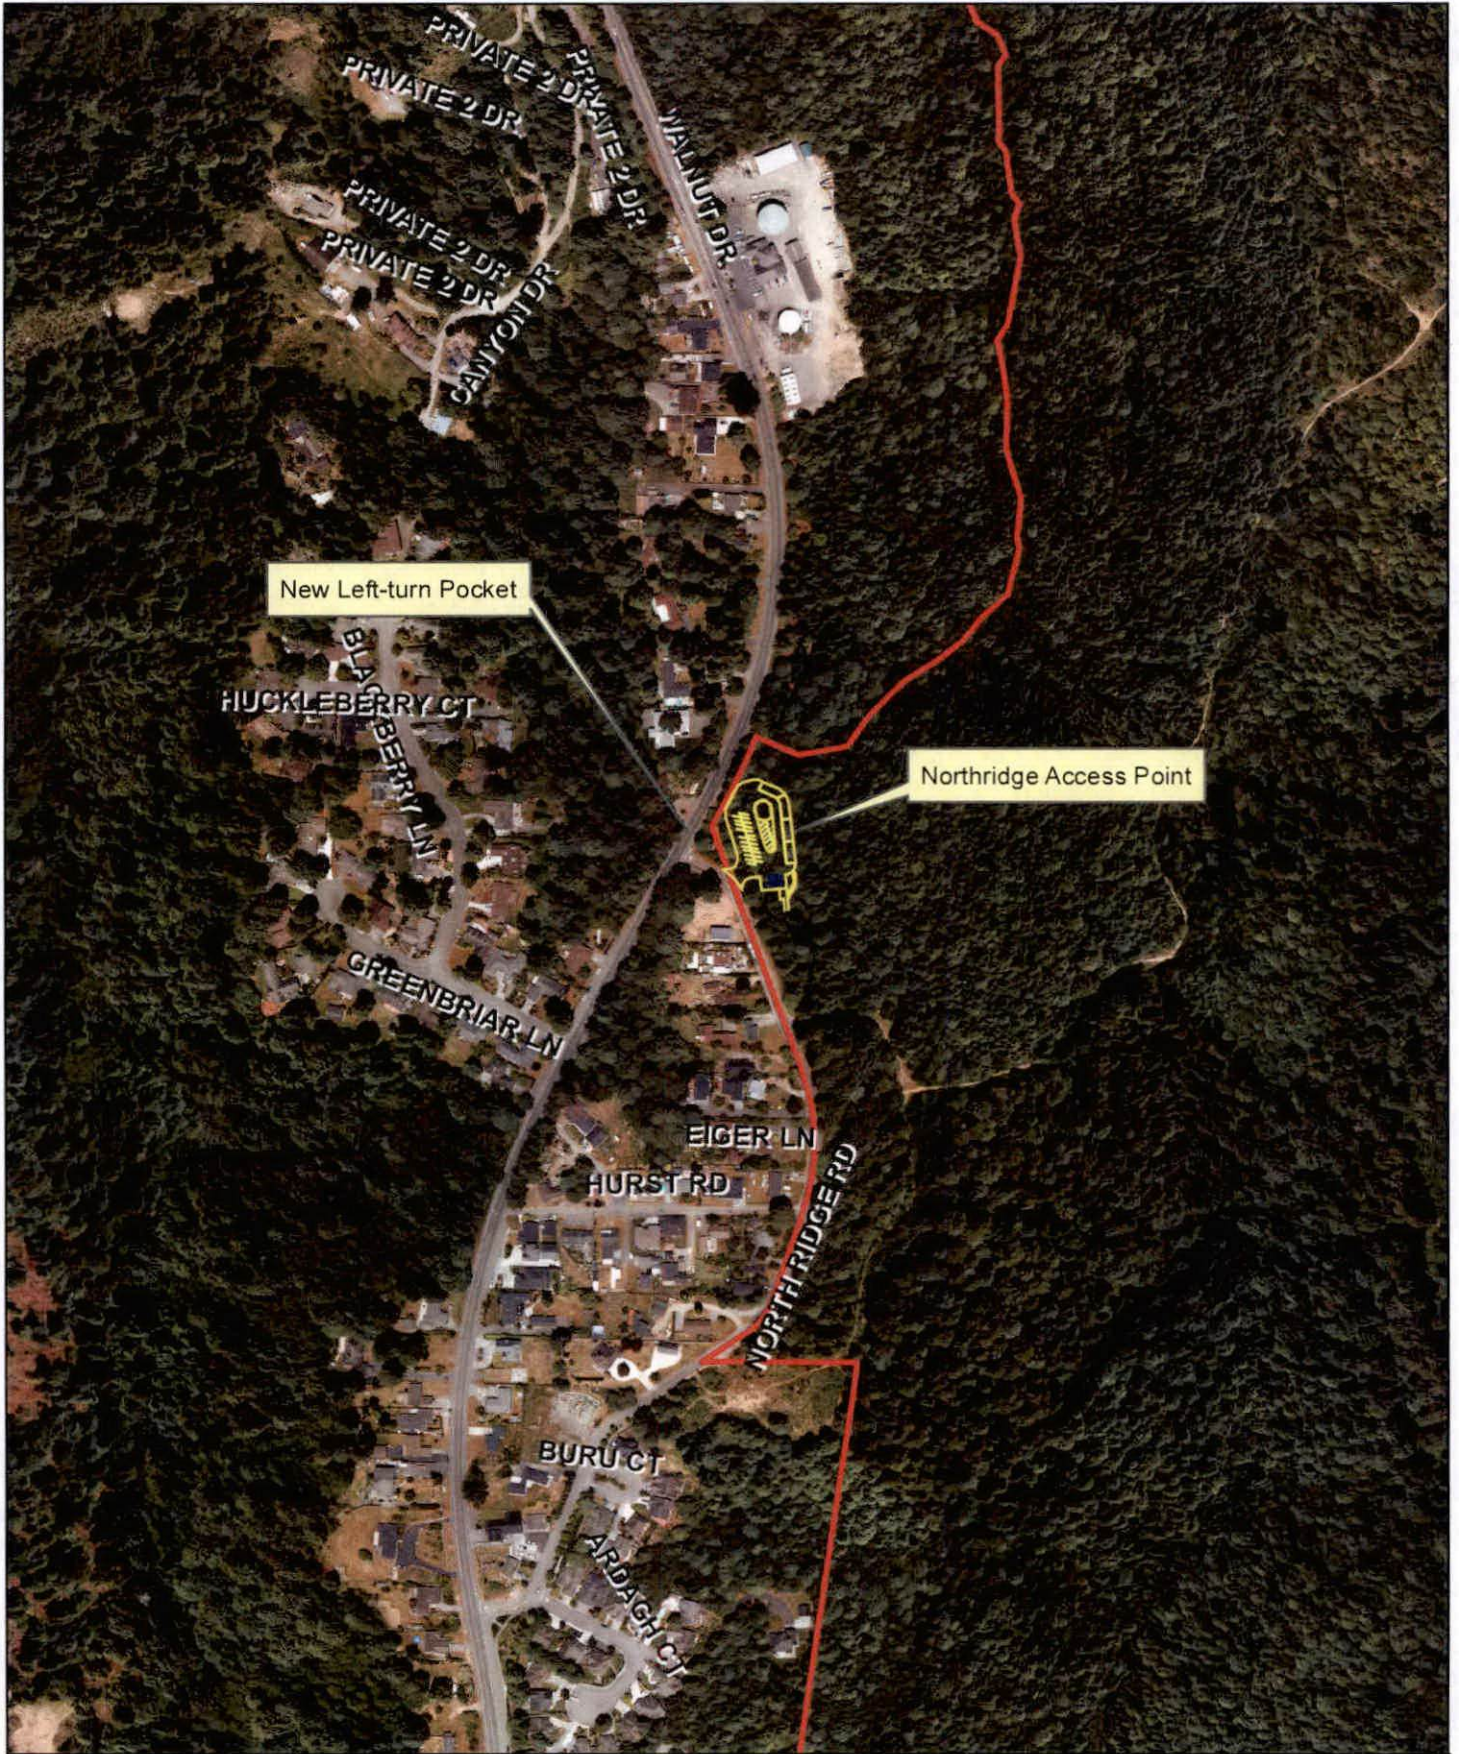

ATTACHMENT 1

New Left-turn Pocket

Northridge Access Point

Walnut Drive-Northridge Road Left-turn Pocket and Northridge Access Point

Imagery: 2014
 Created: January 23, 2018
 Humboldt County Public Works

— Community Forest Boundary
Map 1 - Site Location Map

New Left-turn Pocket

Northridge Access Point

Walnut Drive-Northridge Road Left-turn Pocket and Northridge Access Point

Imagery: 2014
 Created: January 23, 2018
 Humboldt County Public Works

— Community Forest Boundary
 Map 2 - Site Location Map