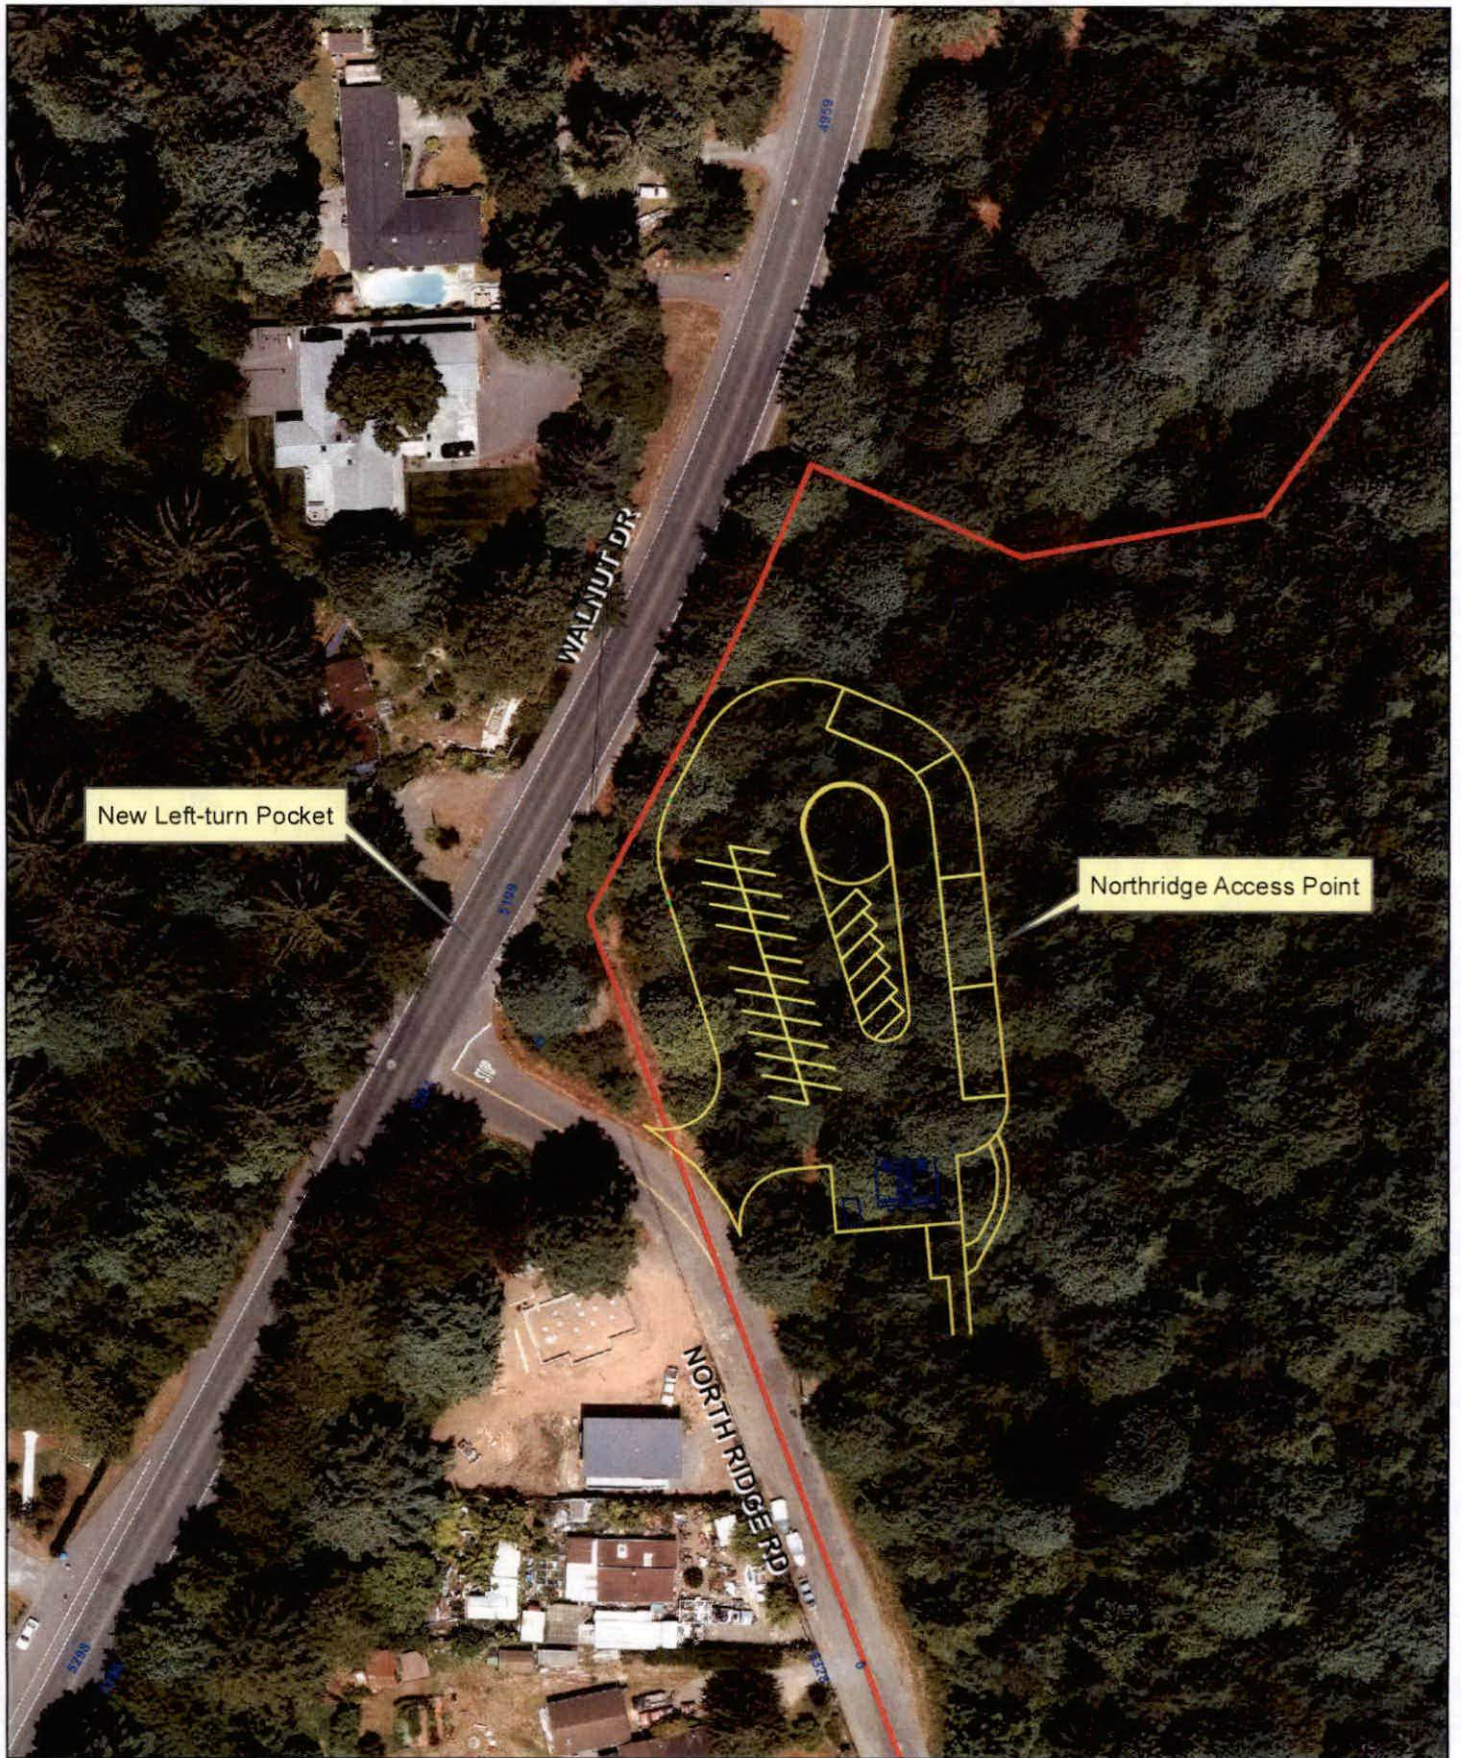

ATTACHMENT 1

New Left-turn Pocket

Northridge Access Point

Walnut Drive-Northridge Road Left-turn Pocket and Northridge Access Point

Imagery: 2014
 Created: January 23, 2018
 Humboldt County Public Works

— Community Forest Boundary
Map 1 - Site Location Map

New Left-turn Pocket

Northridge Access Point

Walnut Drive-Northridge Road Left-turn Pocket and Northridge Access Point

Imagery: 2014
 Created: January 23, 2018
 Humboldt County Public Works

— Community Forest Boundary
 Map 2 - Site Location Map