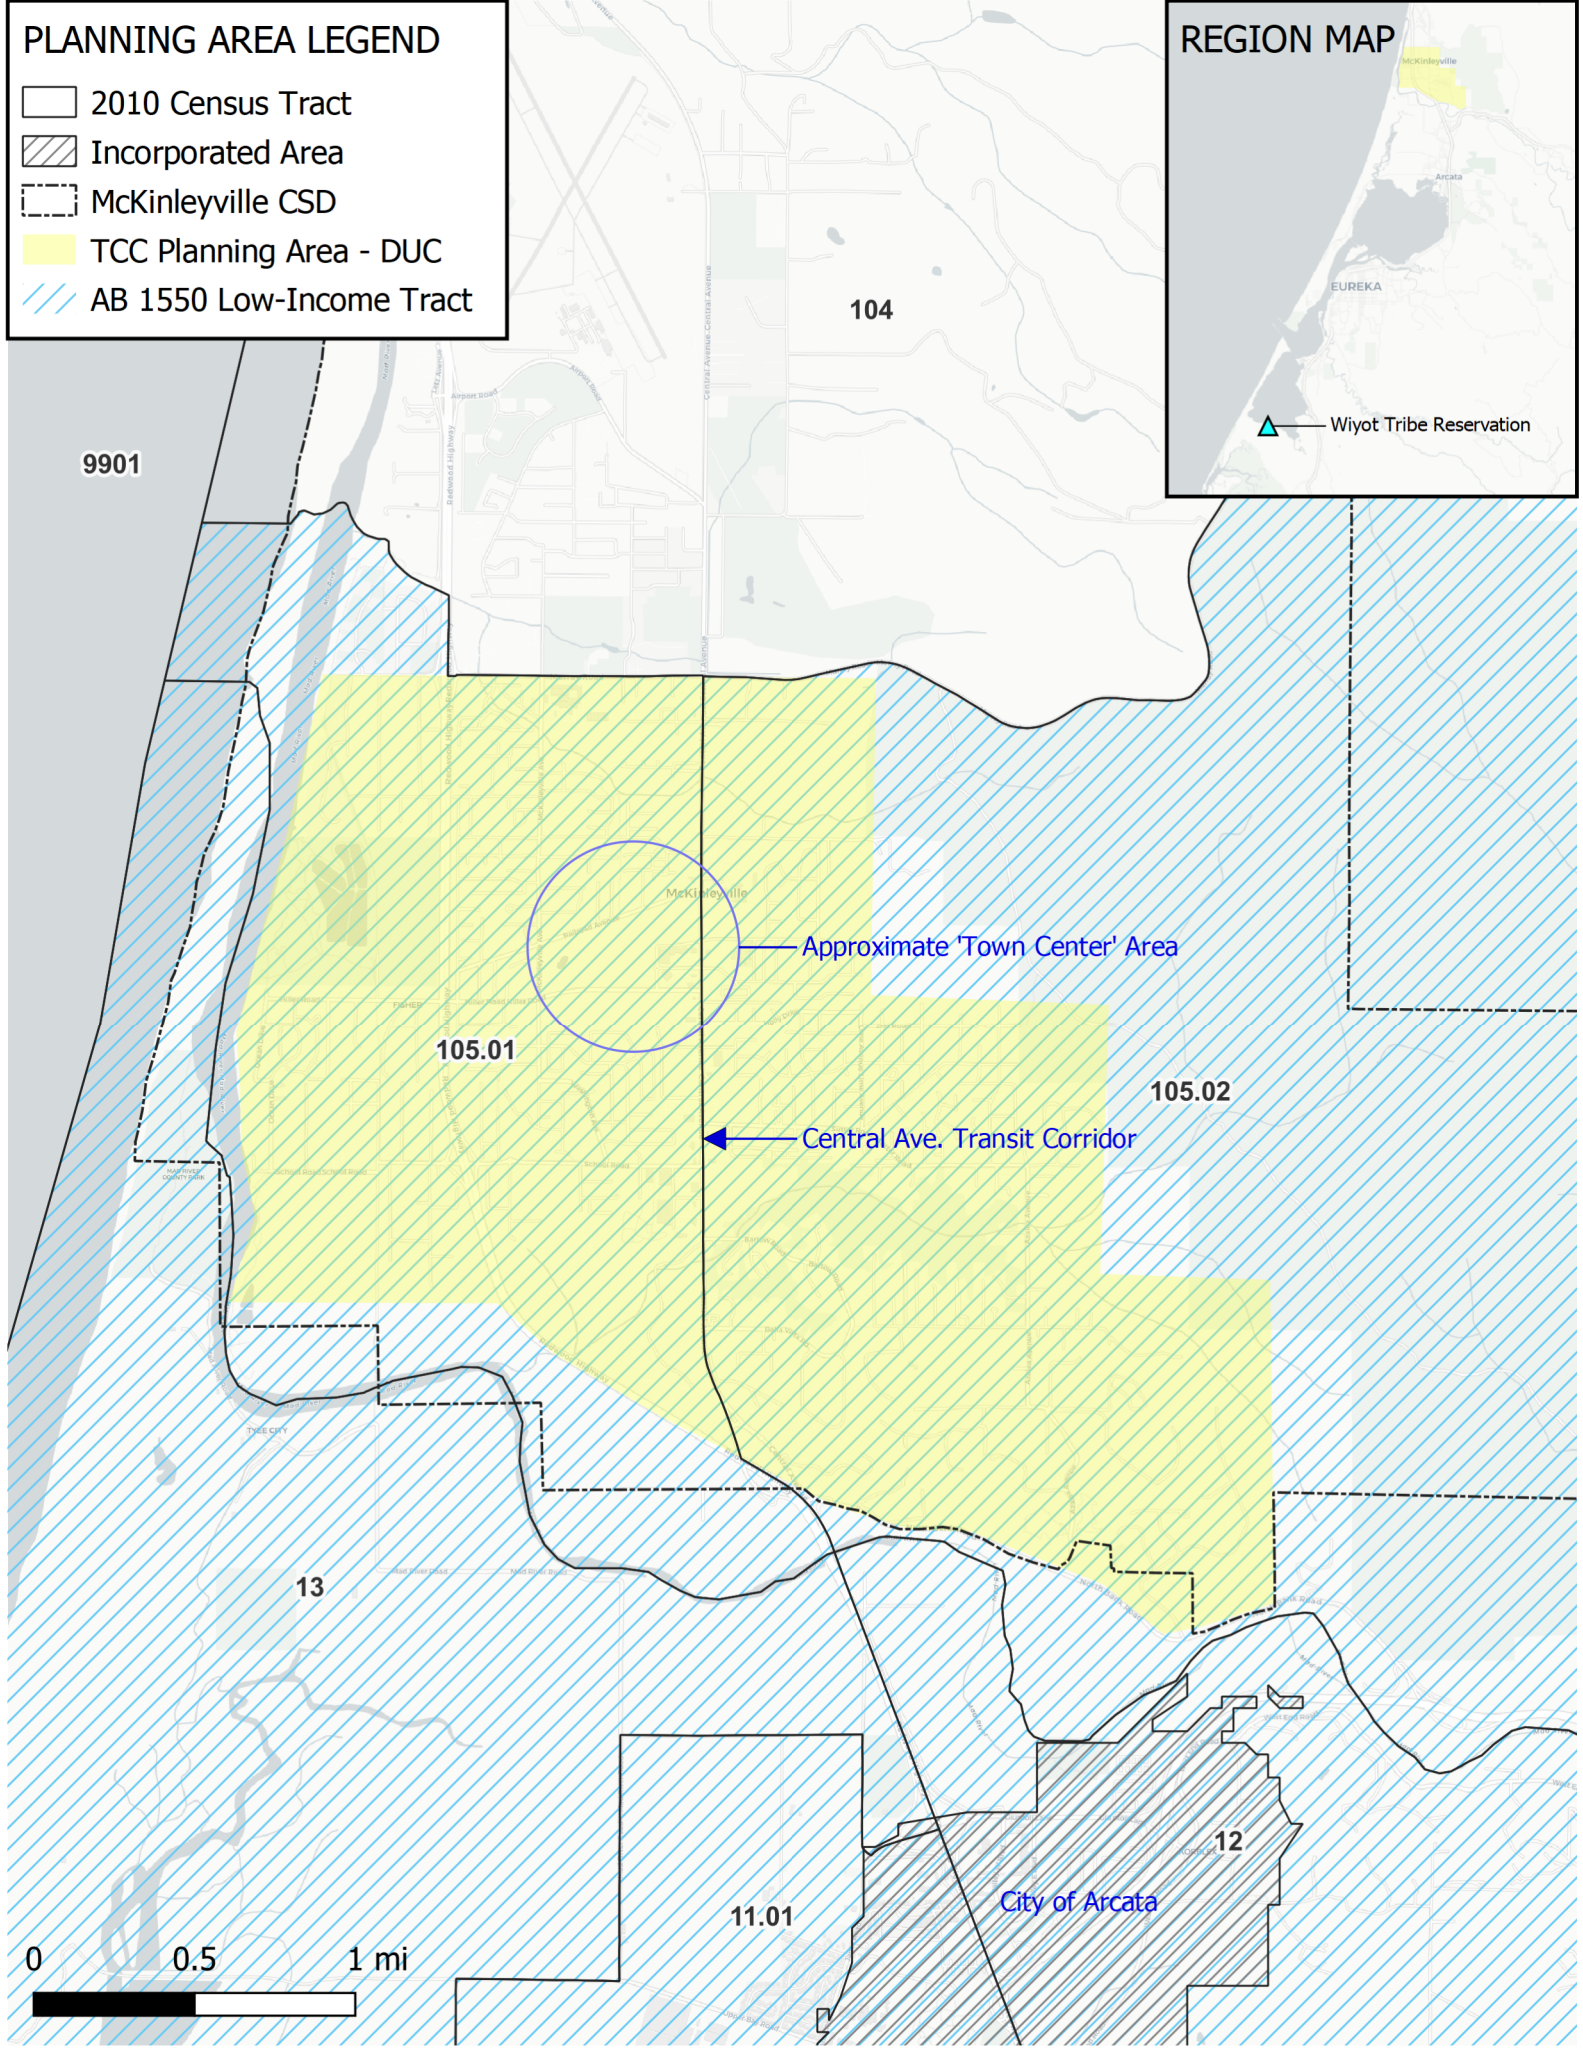

PLANNING AREA LEGEND

- 2010 Census Tract
- Incorporated Area
- McKinleyville CSD
- TCC Planning Area - DUC
- AB 1550 Low-Income Tract

REGION MAP

104

9901

105.01

105.02

13

11.01

12

City of Arcata

0 0.5 1 mi

Approximate 'Town Center' Area

Central Ave. Transit Corridor