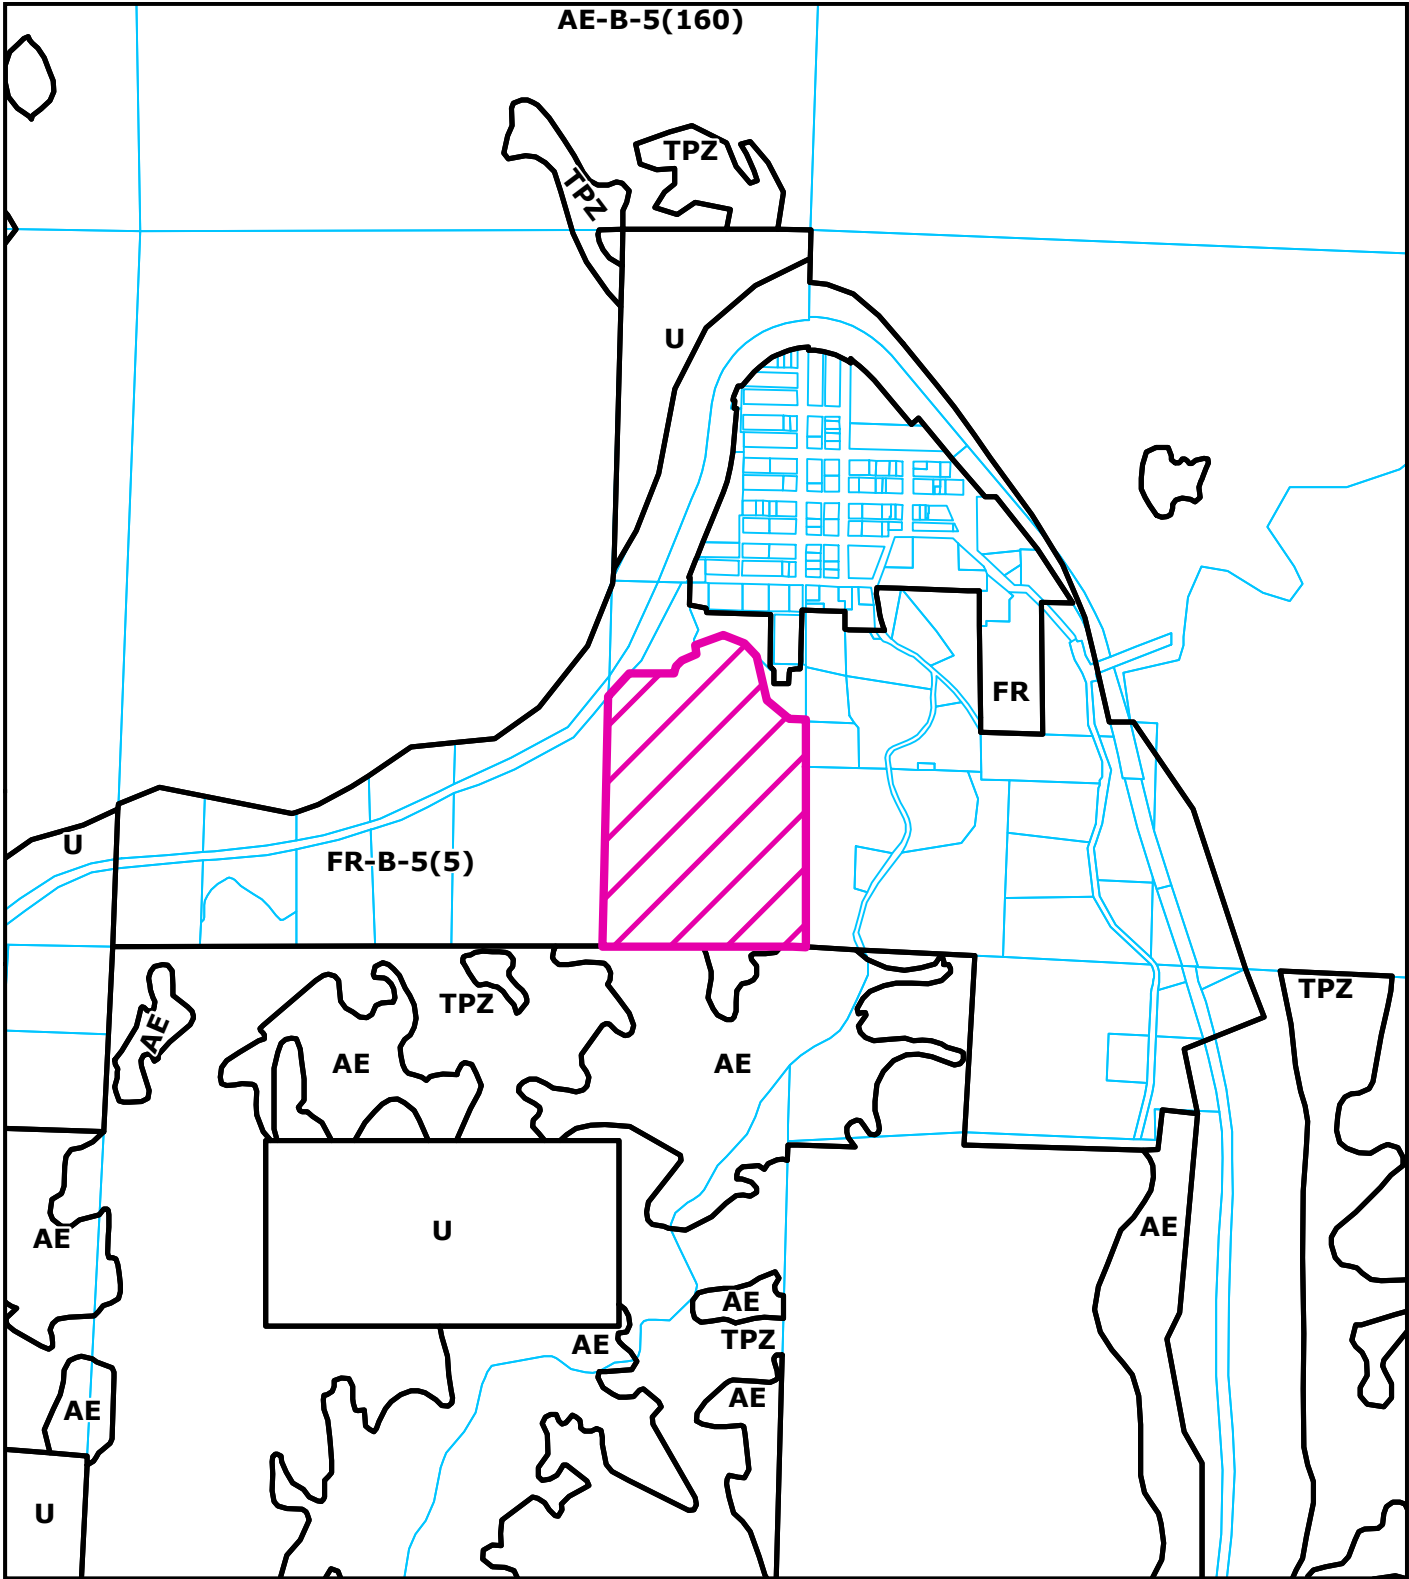

TOPO MAP
PROPOSED HUMBOLDT HERITAGE FARM
Alderpoint AREA
PLN--2018-15264
APN: 216-281-015-000
T03S R05E S28; S27 HB&M (ALDERPOINT)

Project Area =

This map is intended for display purposes and should not be used for precise measurement or navigation. Data has not been completely checked for accuracy.

AERIAL MAP
PROPOSED HUMBOLDT HERITAGE FARM
Alderpoint AREA
PLN--2018-15264
APN: 216-281-015-000
T03S R05E S28; S27 HB&M (ALDERPOINT)

Project Area = 

This map is intended for display purposes and should not be used for precise measurement or navigation. Data has not been completely checked for accuracy.

ZONING MAP
PROPOSED HUMBOLDT HERITAGE FARM
Alderpoint AREA
PLN--2018-15264
APN: 216-281-015-000
T03S R05E S28; S27 HB&M (ALDERPOINT)

Project Area = 

This map is intended for display purposes and should not be used for precise measurement or navigation. Data has not been completely checked for accuracy.