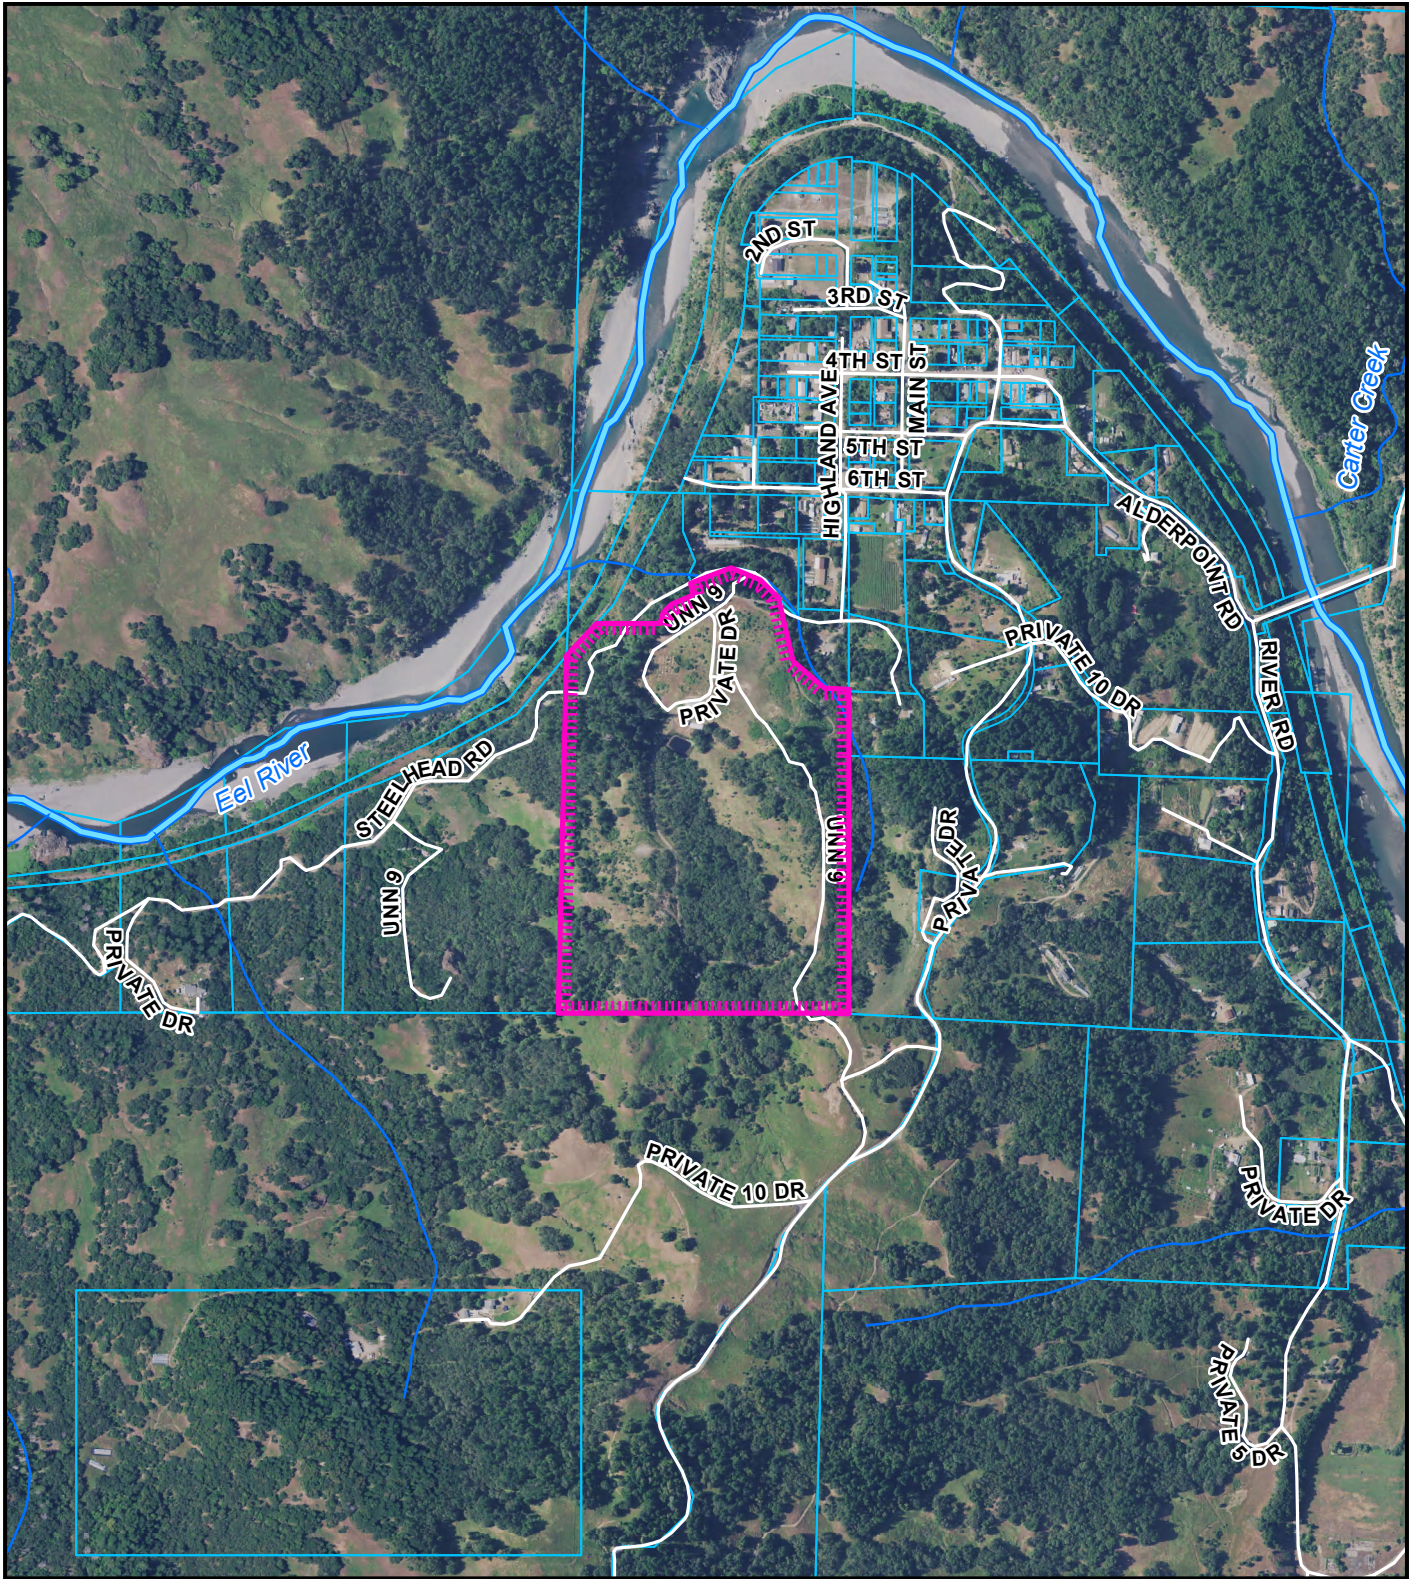

TOPO MAP
PROPOSED HUMBOLDT HERITAGE FARM
Alderpoint AREA
PLN--2018-15264
APN: 216-281-015-000
T03S R05E S28; S27 HB&M (ALDERPOINT)

Project Area =

This map is intended for display purposes and should not be used for precise measurement or navigation. Data has not been completely checked for accuracy.

AERIAL MAP
PROPOSED HUMBOLDT HERITAGE FARM
Alderpoint AREA
PLN--2018-15264
APN: 216-281-015-000
T03S R05E S28; S27 HB&M (ALDERPOINT)

Project Area = 

This map is intended for display purposes and should not be used for precise measurement or navigation. Data has not been completely checked for accuracy.

ZONING MAP
PROPOSED HUMBOLDT HERITAGE FARM
Alderpoint AREA
PLN--2018-15264
APN: 216-281-015-000
T03S R05E S28; S27 HB&M (ALDERPOINT)

Project Area = 

This map is intended for display purposes and should not be used for precise measurement or navigation. Data has not been completely checked for accuracy.