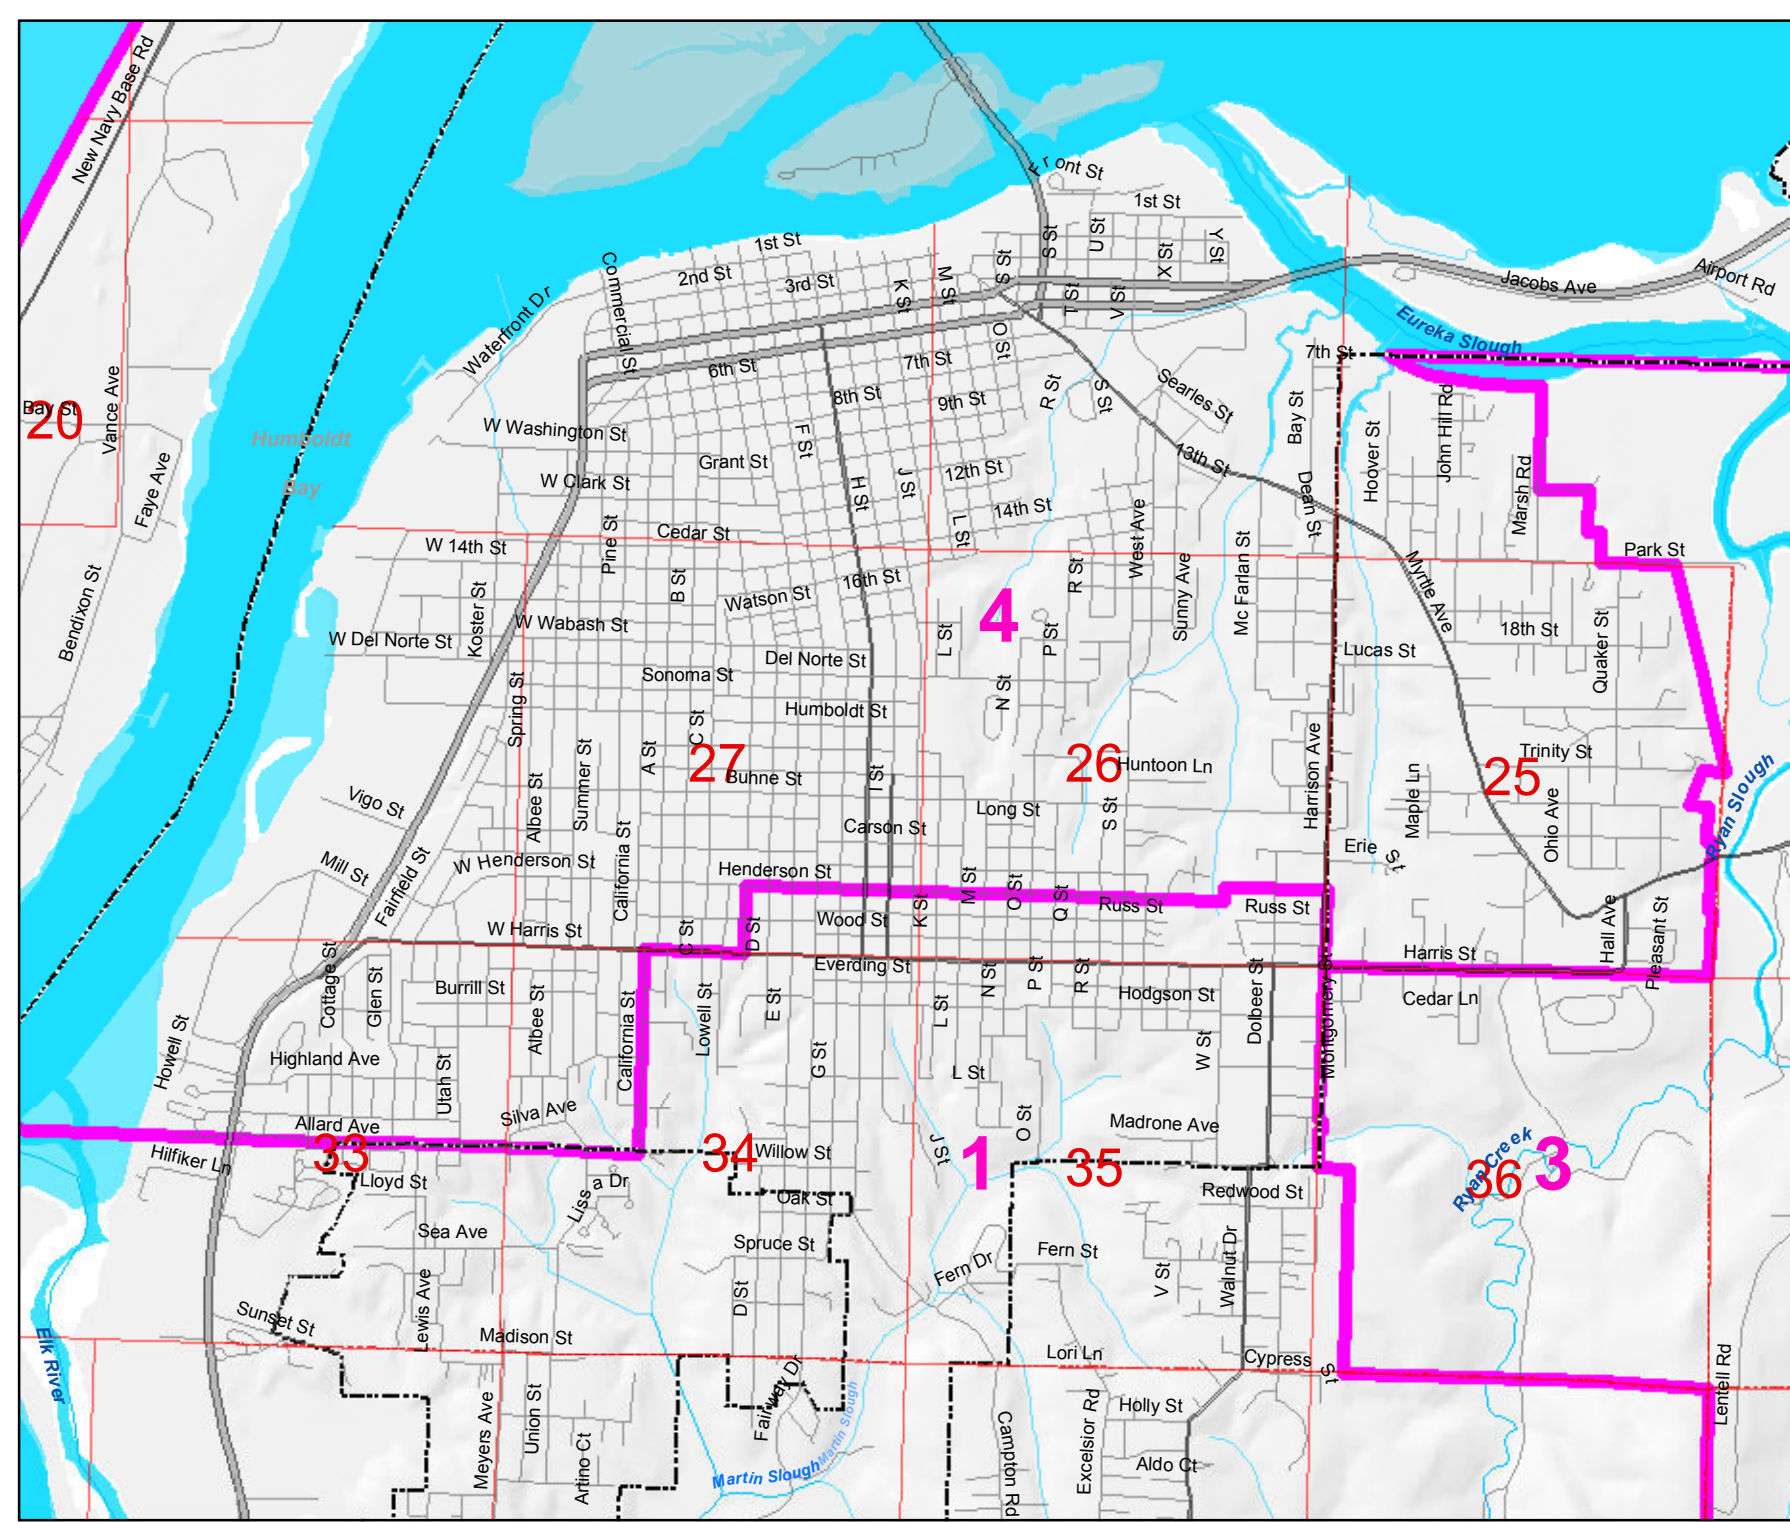

Humboldt County Supervisorial Districts

2021

Humboldt County Supervisors

- District 1: Rex Bohn
- District 2: Michelle Bushnell
- District 3: Mike Wilson
- District 4: Virginia Bass
- District 5: Steve Madrone

Eureka Area Detail