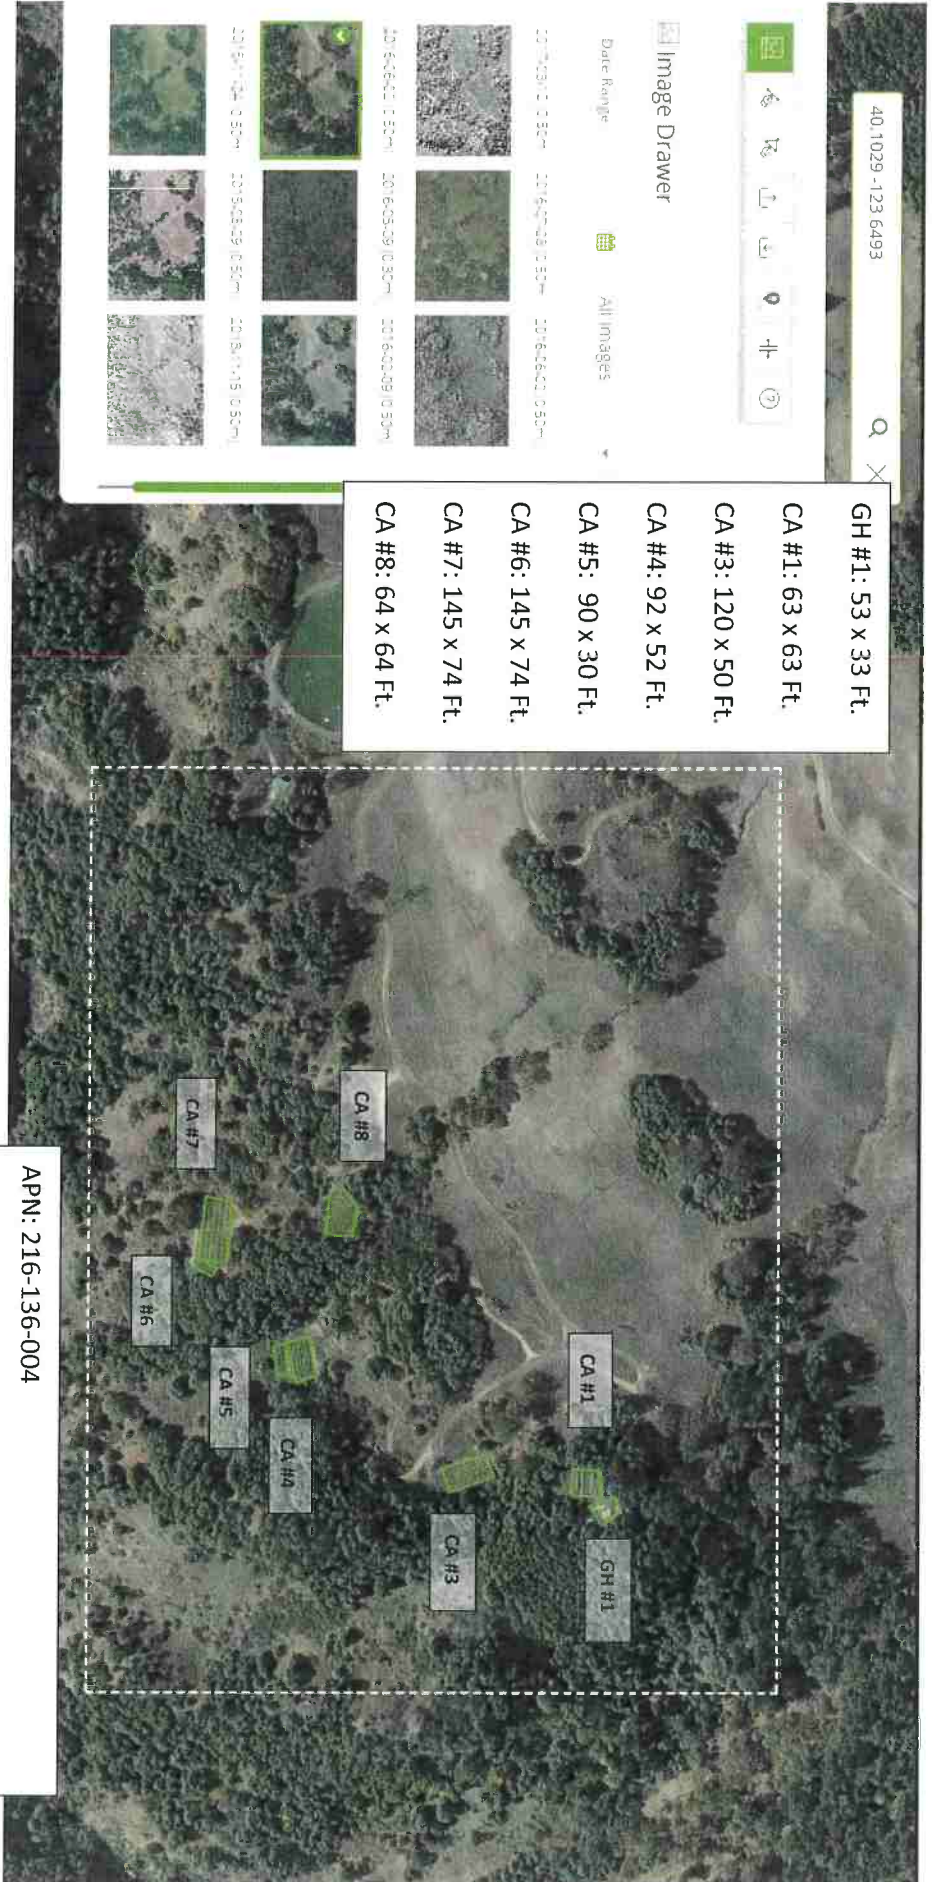

2) Enter amount of verified cultivation area:

Existing Outdoor Square Footage: 35,483 Sq. Ft.

Existing Mixed Light Square Footage: 1,749 Sq. Ft.

3) Enter base year date and source (e.g. 10/27/15 – TerraServer or May 28, 2014 – Google Earth etc)

7) Write “CAV” on the outside of the project file.

8) Please note any observed expansions, relocations, timber conversions, or ground disturbances:

Notes: Original existing cultivation calculations included open space between cultivations. There is no evidence of expansion from 11/04/2015 to 02/08/2018.

40 1029 -123 6493

Image Drawer

Date Range

All Images

GH #1: 53 X 33 Ft.

CA #1: 63 X 63 Ft.

CA #3: 120 X 50 Ft.

CA #4: 92 X 52 Ft.

CA #5: 90 X 30 Ft.

CA #6: 145 X 74 Ft.

CA #7: 145 X 74 Ft.

CA #8: 64 X 64 Ft.

APN: 216-136-004

Existing Outdoor Cultivation Approximately:
35,483 Sq. Ft.

Existing Mixed Light Cultivation Approximately:
1,749 Sq. Ft.