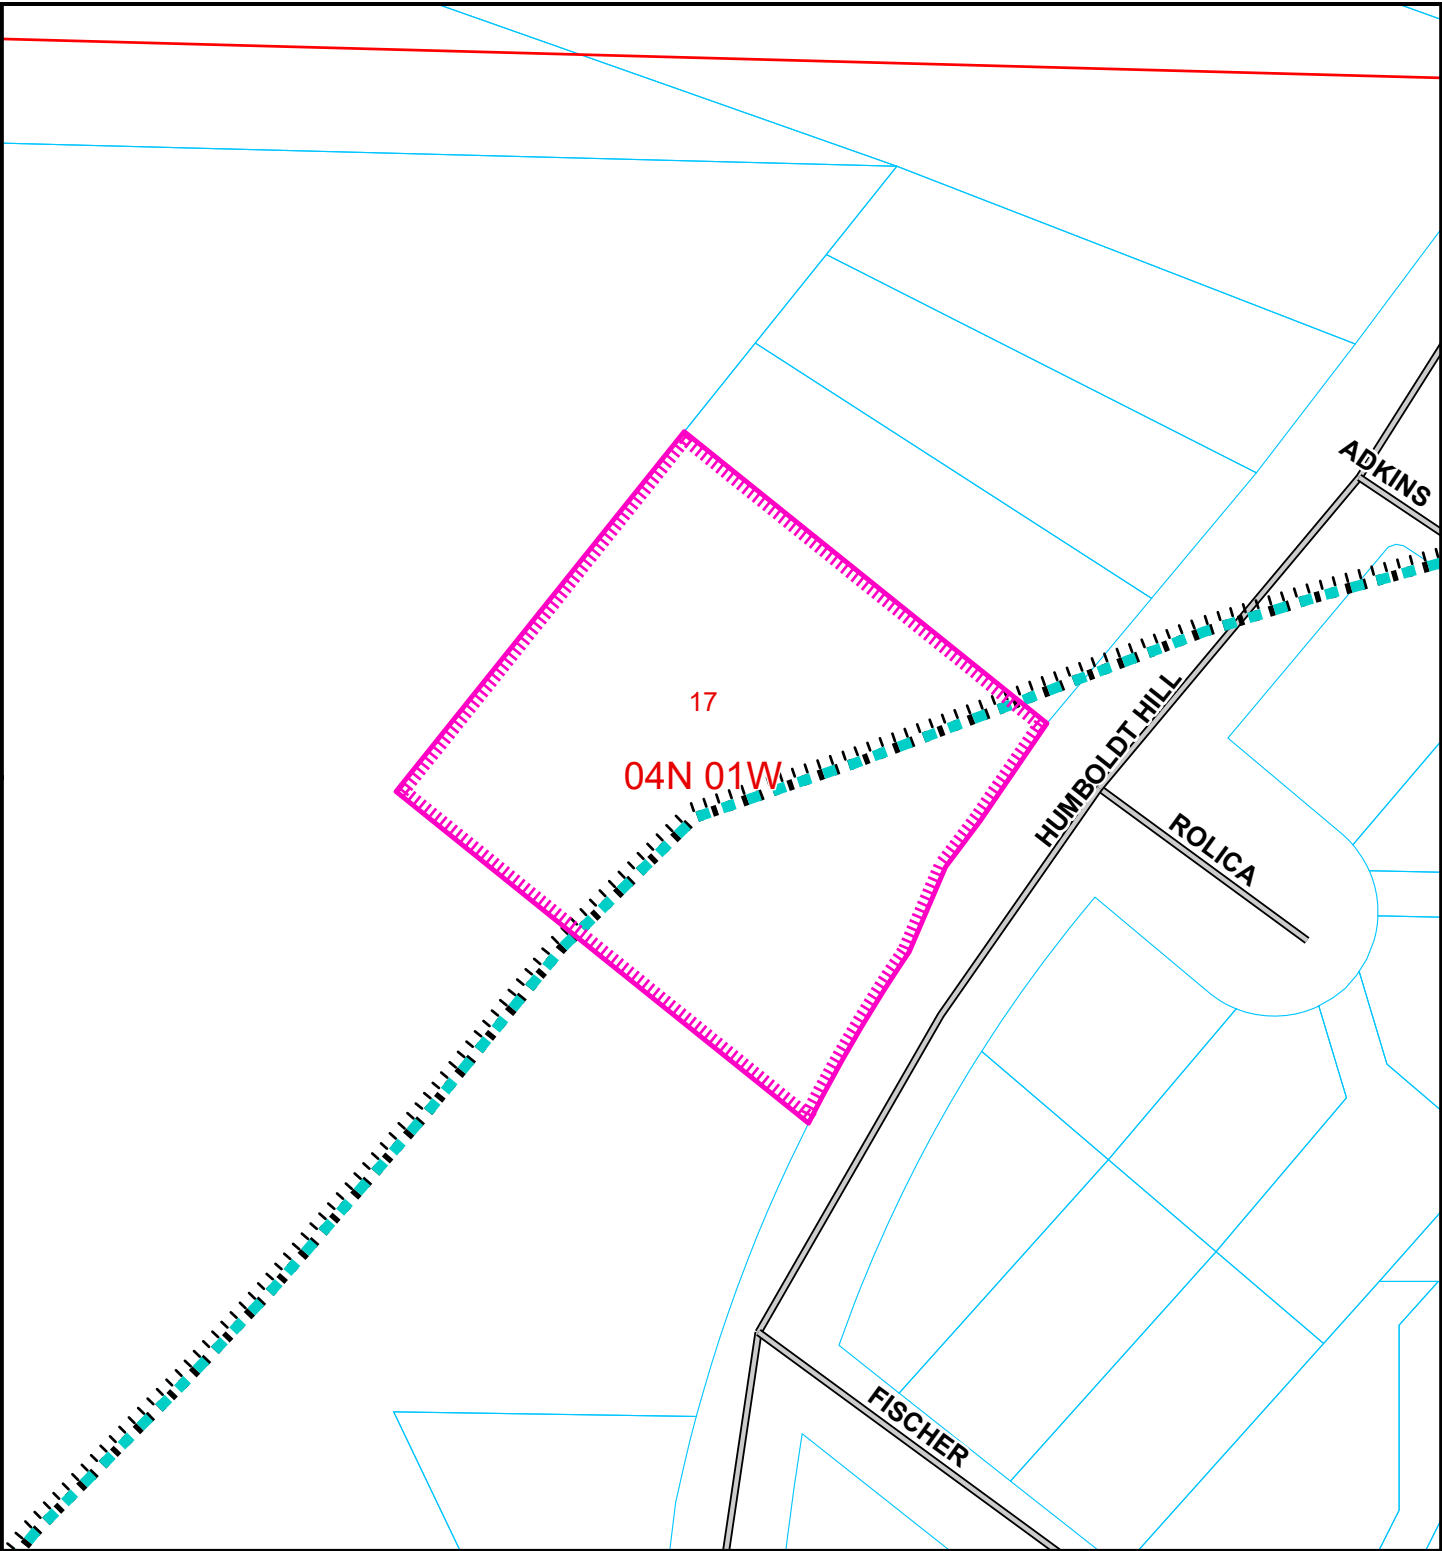

ATTACHMENT 2

LOCATION MAP, PHOTOS OF CURRENT & PRIOR SIGNS

LOCATION MAP

**PROPOSED ALLPOINTS ADVERTISING INC
MODIFICATION**

HUMBOLDT HILL AREA

PLN-2022-17994

APN: 306-391-004

T04N R01W S17 HB&M (FIELDS LANDING)

Coastal Zone Boundary 

Project Area = 

This map is intended for display purposes and should not be used for precise measurement or navigation. Data has not been completely checked for accuracy.

PRIOR SIGN

CURRENT SIGN

PRIOR SIGN

CURRENT SIGN