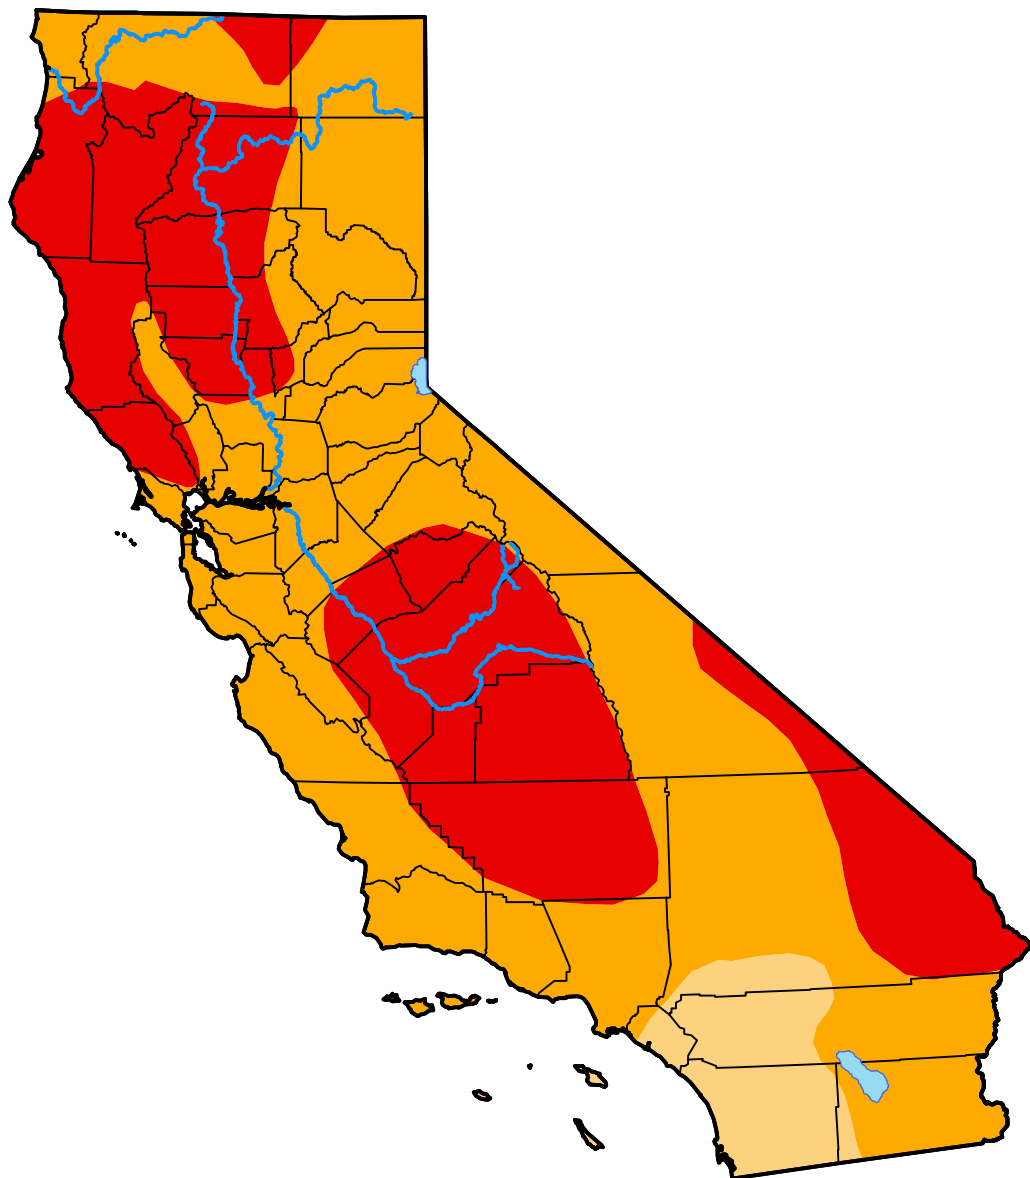

U.S. Drought Monitor California

March 22, 2022
(Released Thursday, Mar. 24, 2022)
Valid 8 a.m. EDT

Intensity:

-  None
-  D0 Abnormally Dry
-  D1 Moderate Drought
-  D2 Severe Drought
-  D3 Extreme Drought
-  D4 Exceptional Drought

The Drought Monitor focuses on broad-scale conditions. Local conditions may vary. For more information on the Drought Monitor, go to <https://droughtmonitor.unl.edu/About.aspx>

Author:

Adam Hartman
NOAA/NWS/NCEP/CPC